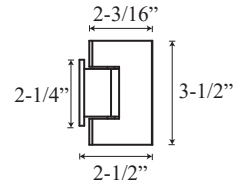

See website or call for detailed information.

• Specifications

Model Number: GW-70
Door Type: Single door
Opening Style: Hinged
Stock door widths: 24" - 30" (3/8" thickness)
Glass thickness: 3/8" or 1/2"
Assembly: Read installation guide
Country of origin: United States of America

• For residential and hospitality use

GW 70 - Glasstec Frameless Hinged Door

Top View

Section or Side view

Wall Mount Hinge

C-Pull Handle

Deflector sweep

"L" Vinyl