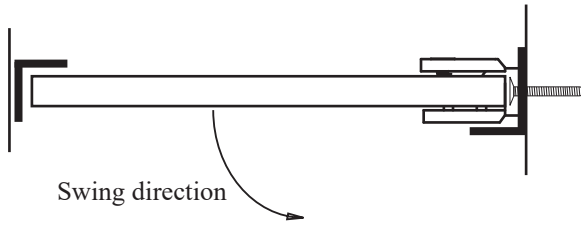

See website or call for detailed information.

• Specifications

Model Number: GW-70
Door Type: Single door
Opening Style: Hinged
Stock door widths: 24" - 30" (3/8" thickness)
Glass thickness: 3/8" or 1/2"
Assembly: Read installation guide
Country of origin: United States of America

• For residential and hospitality use

GW 70 - Glasstec Frameless Hinged Door

Top View

Section or Side view

Wall Mount Hinge

C-Pull Handle

Deflector sweep

"L" Vinyl