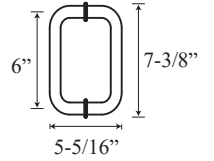

GW 70 - Frameless Hinged Door

Features:

- Dual swing option available. (Swing out standard)
- 6" C-pull handle included. (Upgrades available)
- 3/8" and 1/2" clear tempered glass standard.
- Deflector sweep standard included. "L" vinyl to seal the unit door.
- Heavy duty hinges for large doors required (32"+).
- Standard unit heights - 72" and 76"

See website or call for detailed information.

• Specifications

Model Number: GW-70
Door Type: Single door
Opening Style: Hinged
Stock door widths: 24" - 30" (3/8" thickness)
Glass thickness: 3/8" or 1/2"
Assembly: Read installation guide
Country of origin: United States of America

• For residential and hospitality use

GW 70 - Glasstec Frameless Hinged Door

Top View

Section or Side view

Wall Mount Hinge

C-Pull Handle

Deflector sweep

"L" Vinyl