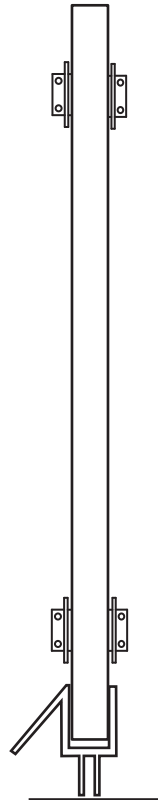

Section or Side view

Wall Mount Hinge

C-Pull Handle

Deflector sweep

"L" Vinyl