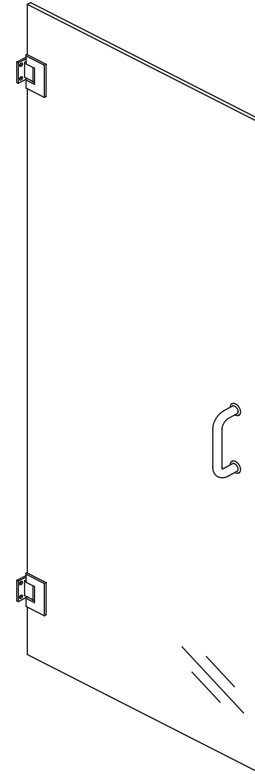

GW 70 - Frameless Hinged Door

Features:

- Dual swing option available. (Swing out standard)
- 6" C-pull handle included. (Upgrades available)
- 3/8" and 1/2" clear tempered glass standard.
- Deflector sweep standard included. "L" vinyl to seal the unit door.
- Heavy duty hinges for large doors required (32"+).
- Standard unit heights - 72" and 76"

Configurations:

- Consists of single door.

Glass coating option:

- Diamon-Fusion treatment helps protect the build up of soap scum and hard water deposits and reduces cleaning time by 50%. Simply wipe down with a washcloth or squeegee after showering.

Codes/Standards

Tempered Glass
ANSI Z97.1
16 CFR 1201

• Material

High polished anodized aluminum.

• Colors

Available in Silver Aluminium, Satin Nickel, Gold, Painted colors (6), available upon request

• Century Bathworks 3 year Limited Warranty

See website or call for detailed information.

• Specifications

Model Number: GW-70
Door Type: Single door
Opening Style: Hinged
Stock door widths: 24" - 30" (3/8" thickness)
Glass thickness: 3/8" or 1/2"
Assembly: Read installation guide
Country of origin: United States of America

• For residential and hospitality use