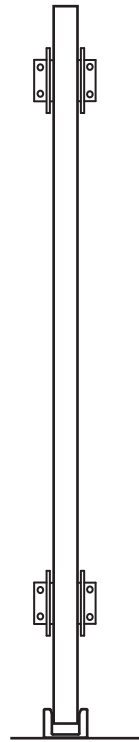

Section or Side view