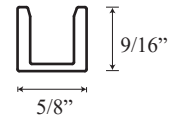

See website or call for detailed information.

• Specifications

Model Number: GW-1631
Door Type: Single door, inline panel and return panel
Opening Style: Hinged
Stock Door widths: 24" - 30" (3/8" thickness)
Glass thickness: 3/8" or 1/2"
Assembly: Read installation guide
Country of origin: United States of America

• For residential and hospitality use

GW 1631 - Frameless Hinged Door and Panels

Section or Side view

Wall Mount Hinge

C-Pull Handle

Wall Channel

Deflector sweep

"L" Vinyl