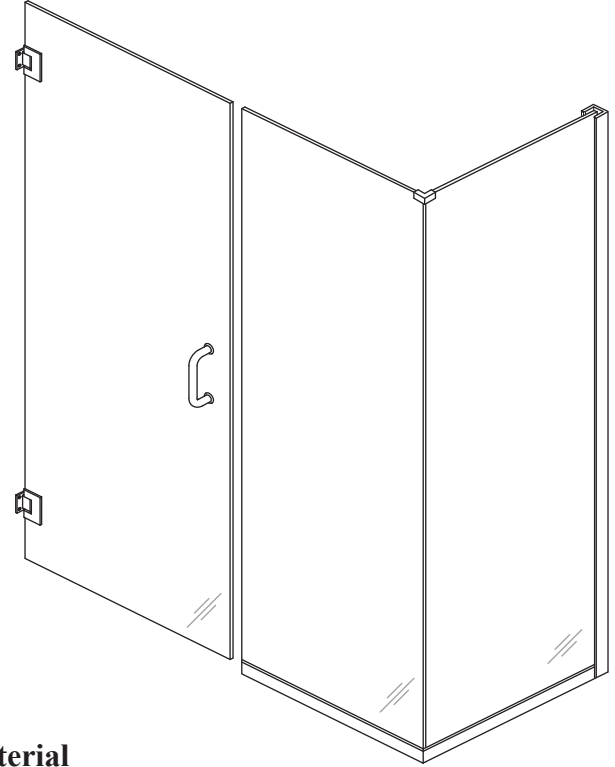

GW 1631 - Frameless Hinged Door and Panels

Features:

- Dual swing option available. (Swing out standard)
- 6" C-pull handle included. (Upgrades available)
- 9/16" X 5/8" standard wall channels.
- Delfector sweep and "L" vinyl to seal the unit door.
- Heavy duty hinges for large doors required (30"+) .
- Stock unit height - 72" & 76"
- Clips can be used in place of wall channels. Contact for more info.

Configurations:

- Consists of single door, inline panel and return panel.

Glass coating option:

- Diamon-Fusion treatment helps protect the build up of soap scum and hard water deposits and reduces cleaning time by 50%. Simply wipe down with a washcloth or squeegee after showering.

Codes/Standards

Tempered Glass
ANSI Z97.1
16 CFR 1201

• Material

High polished anodized aluminum.

• Colors

Available in Silver Aluminium, Satin Nickel, Gold, Painted colors (6), available upon request

• Century Bathworks 3 year Limited Warranty

See website or call for detailed information.

• Specifications

Model Number: GW-1631
Door Type: Single door, inline panel and return panel
Opening Style: Hinged
Stock Door widths: 24" - 30" (3/8" thickness)
Glass thickness: 3/8" or 1/2"
Assembly: Read installation guide
Country of origin: United States of America

• For residential and hospitality use