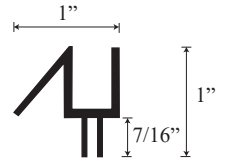

See website or call for detailed information.

• Specifications

Model Number: GW-1631
Door Type: Single door, inline panel and return panel
Opening Style: Hinged
Stock Door widths: 24" - 30" (3/8" thickness)
Glass thickness: 3/8" or 1/2"
Assembly: Read installation guide
Country of origin: United States of America

• For residential and hospitality use

GW 1631 - Frameless Hinged Door and Panels

Section or Side view

Wall Mount Hinge

C-Pull Handle

Wall Channel

Deflector sweep

"L" Vinyl