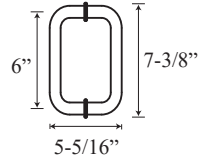

GW 1631 - Frameless Hinged Door and Panels

Features:

- Dual swing option available. (Swing out standard)
- 6" C-pull handle included. (Upgrades available)
- 9/16" X 5/8" standard wall channels.
- Delfector sweep and "L" vinyl to seal the unit door.
- Heavy duty hinges for large doors required (30"+) .
- Stock unit height - 72" & 76"
- Clips can be used in place of wall channels. Contact for more info.

See website or call for detailed information.

• Specifications

Model Number: GW-1631
Door Type: Single door, inline panel and return panel
Opening Style: Hinged
Stock Door widths: 24" - 30" (3/8" thickness)
Glass thickness: 3/8" or 1/2"
Assembly: Read installation guide
Country of origin: United States of America

• For residential and hospitality use

GW 1631 - Frameless Hinged Door and Panels

Section or Side view

Wall Mount Hinge

C-Pull Handle

Wall Channel

Deflector sweep

"L" Vinyl