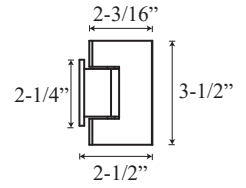

See website or call for detailed information.

• Specifications

Model Number: GW-1631
Door Type: Single door, inline panel and return panel
Opening Style: Hinged
Stock Door widths: 24" - 30" (3/8" thickness)
Glass thickness: 3/8" or 1/2"
Assembly: Read installation guide
Country of origin: United States of America

• For residential and hospitality use

GW 1631 - Frameless Hinged Door and Panels

Section or Side view

Wall Mount Hinge

C-Pull Handle

Wall Channel

Deflector sweep

"L" Vinyl