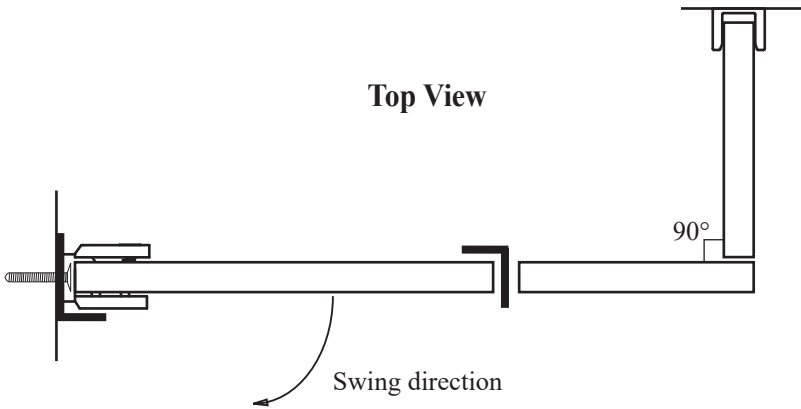

GW 1631 - Frameless Hinged Door and Panels

Section or Side view