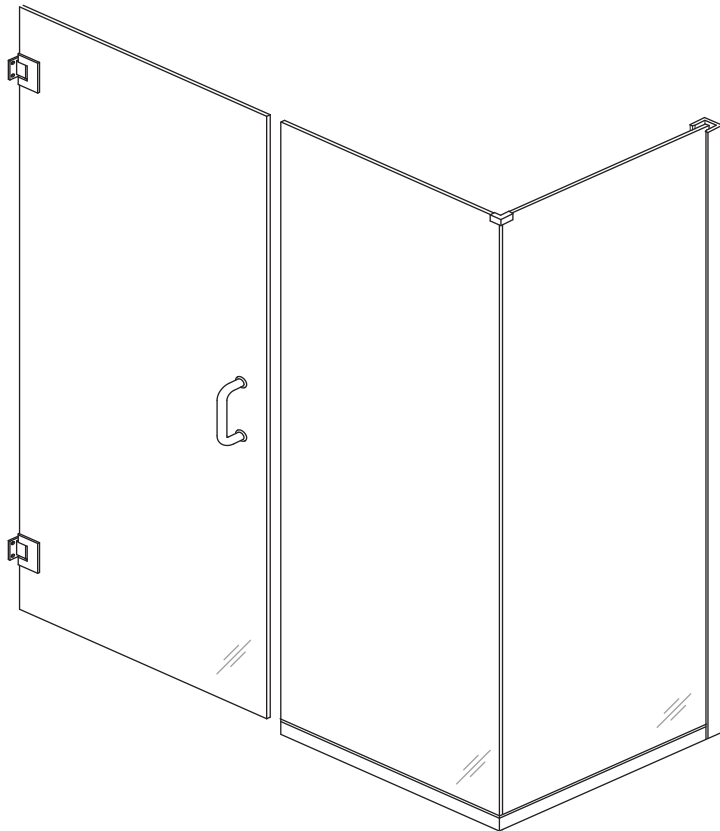

GW 1631 - Frameless Hinged Door and Panels

Section or Side view