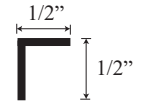

GW 1631 - Frameless Hinged Door and Panels

Wall Mount Hinge

C-Pull Handle

Wall Channel

Deflector sweep

"L" Vinyl

Top corner clip