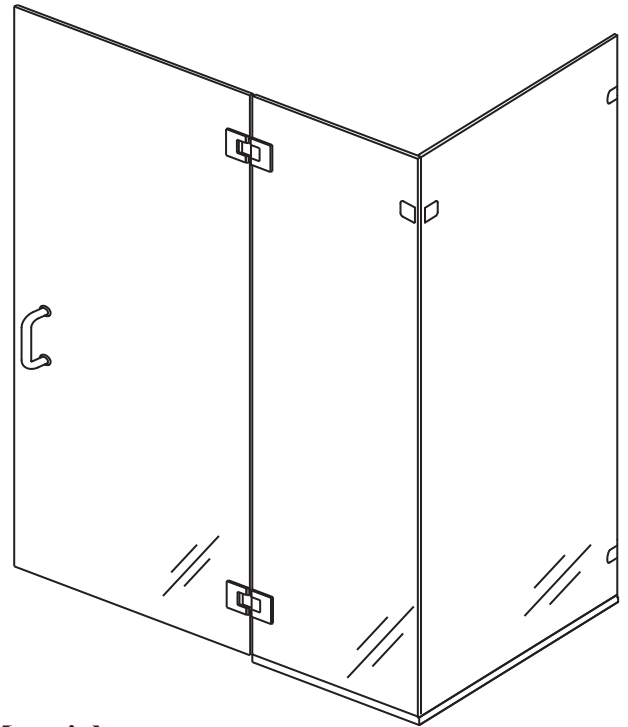

GG 1631 - Frameless Glass to Glass Hinged Door and Panels

Features:

- Dual swing option available. (Swing out standard)
- 6" C-pull handle included. (Upgrades available)
- 9/16" X 5/8" standard wall channels.
- Delfector sweep and "L" vinyl to seal the unit door.
- Heavy duty hinges for large doors required (30"+).
- Corner clip can be replaced with top corner clip.
- Wall channel can be replaced with clips (contact for more info).

Configurations:

- Consists of single door, inline panel and return panel.

Glass coating option:

- Diamon-Fusion treatment helps protect the build up of soap scum and hard water deposits and reduces cleaning time by 50%. Simply wipe down with a washcloth or squeegee after showering.

Codes/Standards

Tempered Glass
ANSI Z97.1
16 CFR 1201

• Material

High polished anodized aluminum.

• Colors

Available in Polished Chrome, Satin Nickel, Gold, Painted colors (6), available upon request

• Century Bathworks 3 year Limited Warranty

See website or call for detailed information.

• Specifications

Model Number: GG-1628
Door Type: Single door and panels.
Opening Style: Hinged
Glass thickness: 3/8" or 1/2"
Assembly: Read installation guide
Country of origin: United States of America

• For residential and hospitality use