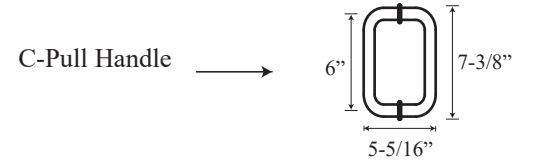

GG 1631 - Frameless Glass to Glass Hinged Door and Panels