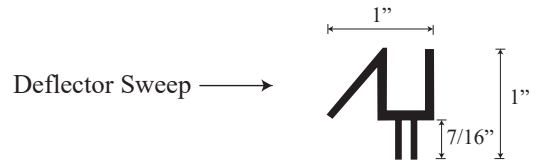

GG 1631 - Frameless Glass to Glass Hinged Door and Panels