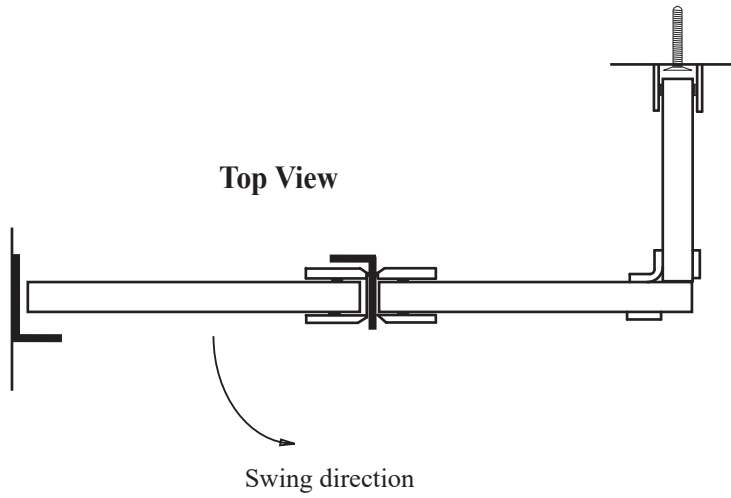

GG 1631 - Frameless Glass to Glass Hinged Door and Panels