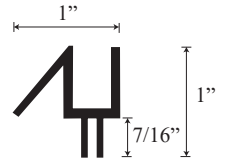

See website or call for detailed information.

• Specifications

Model Number: GG-1628
Door Type: Single door and inline panels.
Opening Style: Hinged
Glass thickness: 3/8" or 1/2"
Assembly: Read installation guide
Country of origin: United States of America

• For residential and hospitality use

GG 1628 - Frameless Glass to Glass Hinged Door and Panels

Top View

Glass to glass Hinge →

C-Pull Handle →

Wall Channel →

Deflector Sweep →

Section or Side view