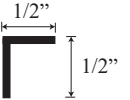

GG 1628 - Frameless Glass to Glass Hinged Door and Panels

Glass to glass Hinge →

C-Pull Handle →

Wall Channel →

Deflector Sweep →

"L" Vinyl →

Wall Clip →