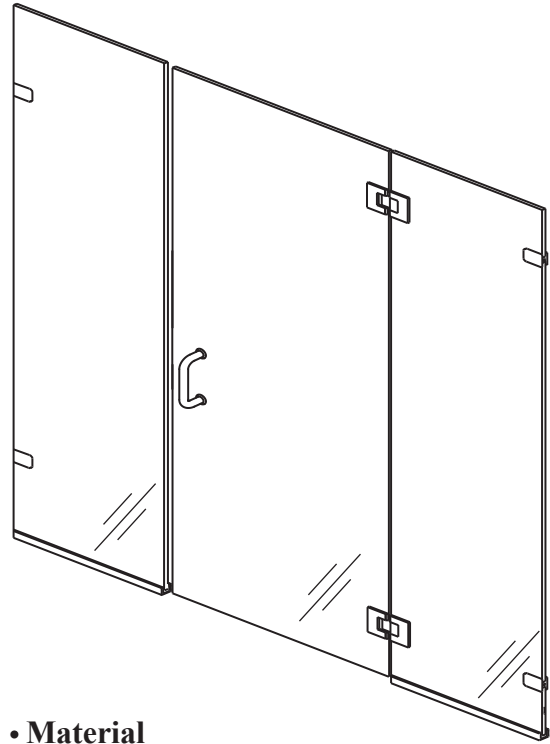

GG 1628 - Frameless Glass to Glass Hinged Door and Panels

Features:

- Dual swing option available. (Swing out standard)
- 6" C-pull handle included. (Upgrades available)
- 9/16" X 5/8" standard wall channels.
- Delfector sweep and "L" vinyl to seal the unit door.
- Heavy duty hinges for large doors required (30"+).
- Wall channel can be replaced with clips (contact for more info).

Configurations:

- Consists of single door and inline panels.

Glass coating option:

- Diamon-Fusion treatment helps protect the build up of soap scum and hard water deposits and reduces cleaning time by 50%. Simply wipe down with a washcloth or squeegee after showering.

Codes/Standards

Tempered Glass
ANSI Z97.1
16 CFR 1201

• Material

High polished anodized aluminum.

• Colors

Available in Polished Chrome, Satin Nickel, Gold, Painted colors (6), available upon request

• Century Bathworks 3 year Limited Warranty

See website or call for detailed information.

• Specifications

Model Number: GG-1628
Door Type: Single door and inline panels.
Opening Style: Hinged
Glass thickness: 3/8" or 1/2"
Assembly: Read installation guide
Country of origin: United States of America

• For residential and hospitality use