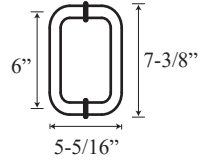

GG 1628 - Frameless Glass to Glass Hinged Door and Panels

Features:

- Dual swing option available. (Swing out standard)
- 6" C-pull handle included. (Upgrades available)
- 9/16" X 5/8" standard wall channels.
- Delfector sweep and "L" vinyl to seal the unit door.
- Heavy duty hinges for large doors required (30"+).
- Wall channel can be replaced with clips (contact for more info).

See website or call for detailed information.

• Specifications

Model Number: GG-1628
Door Type: Single door and inline panels.
Opening Style: Hinged
Glass thickness: 3/8" or 1/2"
Assembly: Read installation guide
Country of origin: United States of America

• For residential and hospitality use

GG 1628 - Frameless Glass to Glass Hinged Door and Panels

Top View

Glass to glass Hinge →

C-Pull Handle →

Wall Channel →

Deflector Sweep →

Section or Side view