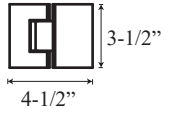

Glass to glass Hinge →