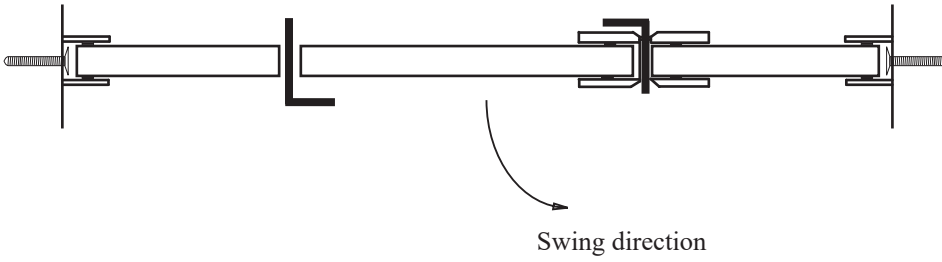

GG 1628 - Frameless Glass to Glass Hinged Door and Panels

Features:

- Dual swing option available. (Swing out standard)
- 6" C-pull handle included. (Upgrades available)
- 9/16" X 5/8" standard wall channels.
- Delfector sweep and "L" vinyl to seal the unit door.
- Heavy duty hinges for large doors required (30"+).
- Wall channel can be replaced with clips (contact for more info).

See website or call for detailed information.

• Specifications

Model Number: GG-1628
Door Type: Single door and inline panels.
Opening Style: Hinged
Glass thickness: 3/8" or 1/2"
Assembly: Read installation guide
Country of origin: United States of America

• For residential and hospitality use

GG 1628 - Frameless Glass to Glass Hinged Door and Panels

Top View

Glass to glass Hinge →

C-Pull Handle →

Wall Channel →

Deflector Sweep →

Section or Side view