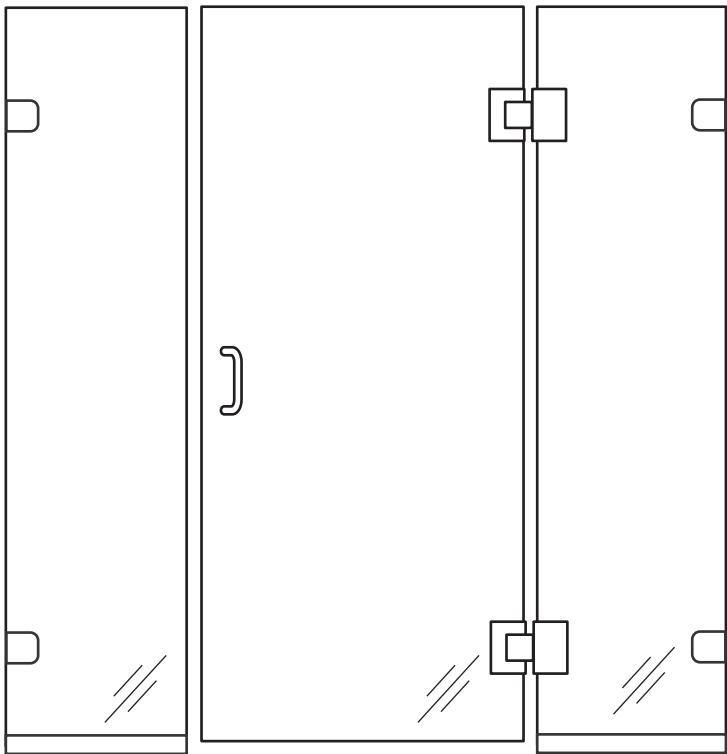

GG 1628 - Frameless Glass to Glass Hinged Door and Panels

Features:

- Dual swing option available. (Swing out standard)
- 6" C-pull handle included. (Upgrades available)
- 9/16" X 5/8" standard wall channels.
- Delfector sweep and "L" vinyl to seal the unit door.
- Heavy duty hinges for large doors required (30"+).
- Wall channel can be replaced with clips (contact for more info).

See website or call for detailed information.

• Specifications

Model Number: GG-1628
Door Type: Single door and inline panels.
Opening Style: Hinged
Glass thickness: 3/8" or 1/2"
Assembly: Read installation guide
Country of origin: United States of America

• For residential and hospitality use

GG 1628 - Frameless Glass to Glass Hinged Door and Panels

Top View

Glass to glass Hinge →

C-Pull Handle →

Wall Channel →

Deflector Sweep →

Section or Side view