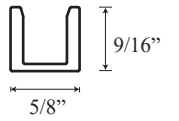

See website or call for detailed information.

• Specifications

Model Number: GG-1628
Door Type: Single door and inline panels.
Opening Style: Hinged
Glass thickness: 3/8" or 1/2"
Assembly: Read installation guide
Country of origin: United States of America

• For residential and hospitality use

GG 1628 - Frameless Glass to Glass Hinged Door and Panels

Top View

Glass to glass Hinge →

C-Pull Handle →

Wall Channel →

Deflector Sweep →

Section or Side view