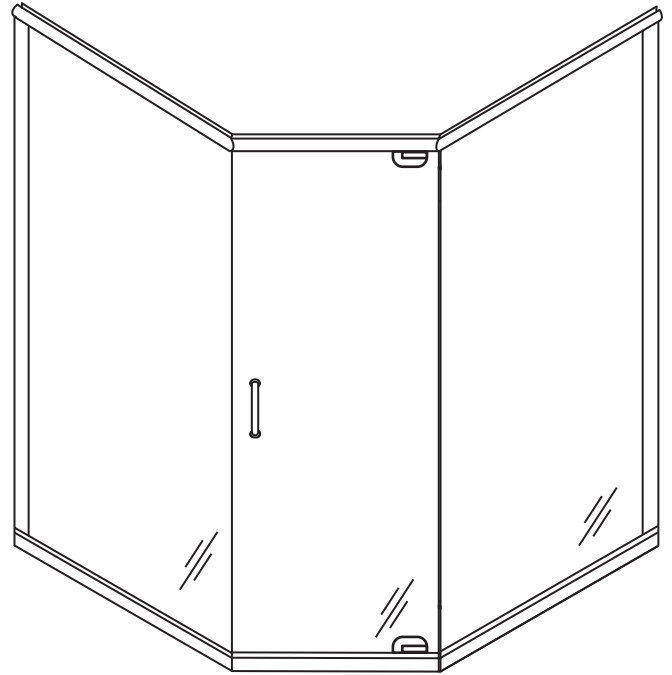

GAP 1669 - Frameless Glass to Glass Hinged Door and Panels

Features:

- Dual swing option available. (Swing out standard)
- 6" C-pull handle included. (Upgrades available)
- 9/16" X 5/8" standard wall channels.
- Delfector sweep and "L" vinyl to seal the unit door.
- Wall channel can be replaced with clips (contact for more info).

Configurations:

- Consists of single door and two neo return panels.

Glass coating option:

- Diamon-Fusion treatment helps protect the build up of soap scum and hard water deposits and reduces cleaning time by 50%. Simply wipe down with a washcloth or squeegee after showering.

Codes/Standards

Tempered Glass
ANSI Z97.1
16 CFR 1201

• Material

High polished anodized aluminum.

• Colors

Available in Polished Chrome, Satin Nickel, Gold, Painted colors (6), available upon request

• Century Bathworks 3 year Limited Warranty

See website or call for detailed information.

• Specifications

Model Number: GAP-1669
Door Type: Single door and panels.
Opening Style: Hinged
Glass thickness: 3/8" or 1/2"
Assembly: Read installation guide
Country of origin: United States of America

• For residential and hospitality use