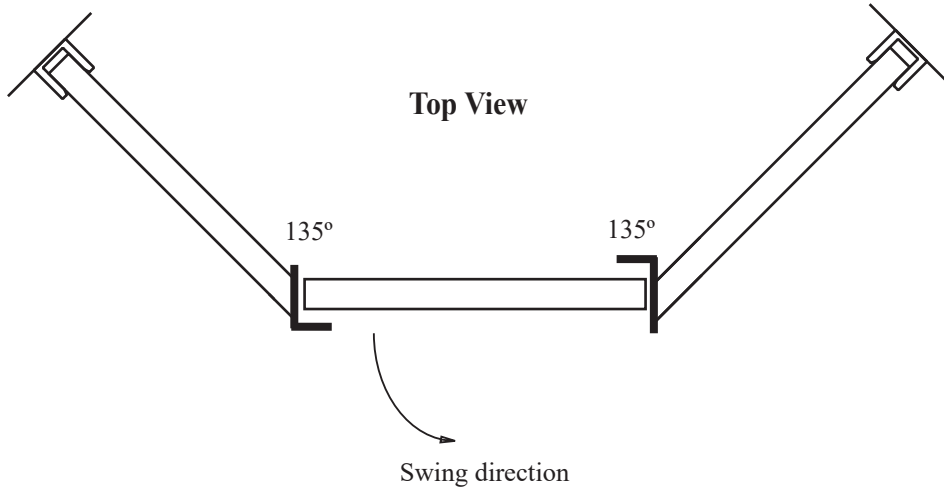

GAP 1669 - Frameless Glass to Glass Hinged Door and Panels

Features:

- Dual swing option available. (Swing out standard)
- 6" C-pull handle included. (Upgrades available)
- 9/16" X 5/8" standard wall channels.
- Delfector sweep and "L" vinyl to seal the unit door.
- Wall channel can be replaced with clips (contact for more info).

See website or call for detailed information.

• Specifications

Model Number: GAP-1669
Door Type: Single door and panels.
Opening Style: Hinged
Glass thickness: 3/8" or 1/2"
Assembly: Read installation guide
Country of origin: United States of America

• For residential and hospitality use

GAP 1669 - Frameless Glass to Glass Hinged Door and Panels

Section or Side view