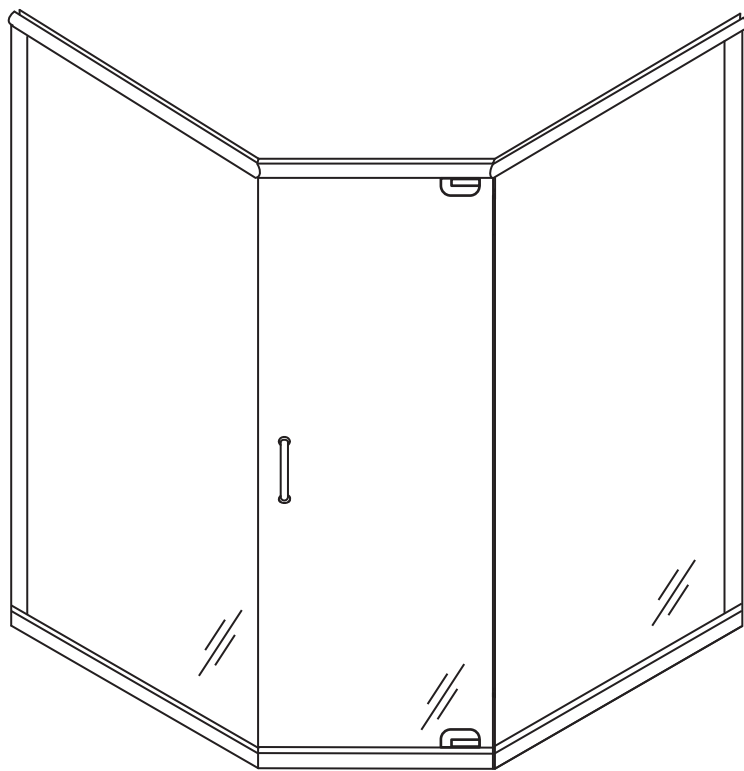

GAP 1669 - Frameless Glass to Glass Hinged Door and Panels

Features:

- Dual swing option available. (Swing out standard)
- 6" C-pull handle included. (Upgrades available)
- 9/16" X 5/8" standard wall channels.
- Delfector sweep and "L" vinyl to seal the unit door.
- Wall channel can be replaced with clips (contact for more info).

See website or call for detailed information.

• Specifications

Model Number: GAP-1669
Door Type: Single door and panels.
Opening Style: Hinged
Glass thickness: 3/8" or 1/2"
Assembly: Read installation guide
Country of origin: United States of America

• For residential and hospitality use

GAP 1669 - Frameless Glass to Glass Hinged Door and Panels

Section or Side view