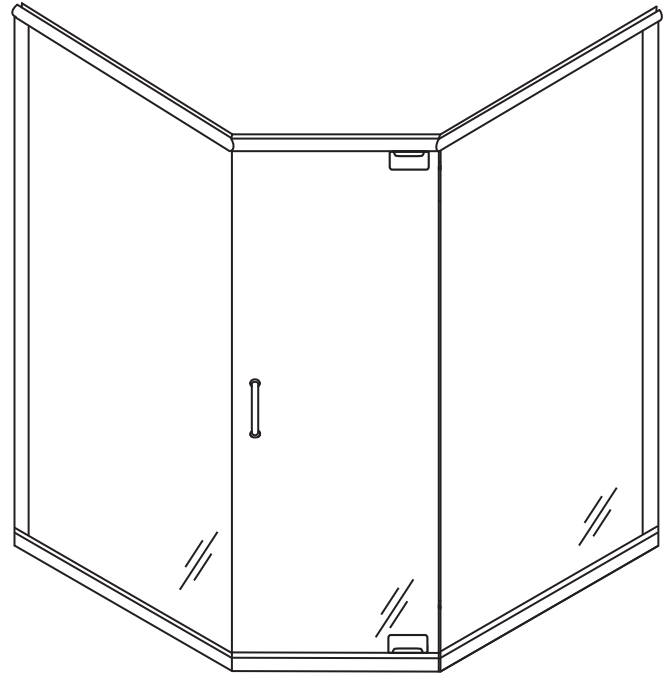

GAP 1669 - Frameless Glass to Glass Hinged Door and Panels

Features:

- Dual swing option available. (Swing out standard)
- 6" C-pull handle included. (Upgrades available)
- 9/16" X 5/8" standard wall channels.
- Delfector sweep and "L" vinyl to seal the unit door.
- Wall channel can be replaced with clips (contact for more info).

Configurations:

- Consists of single door and two neo return panels.

Glass coating option:

- Diamon-Fusion treatment helps protect the build up of soap scum and hard water deposits and reduces cleaning time by 50%. Simply wipe down with a washcloth or squeegee after showering.

Codes/Standards

Tempered Glass
ANSI Z97.1
16 CFR 1201

• Material

High polished anodized aluminum.

• Colors

Available in Polished Chrome, Satin Nickel, Gold, Painted colors (6), available upon request

• Century Bathworks 3 year Limited Warranty

See website or call for detailed information.

• Specifications

Model Number: GAP-1669
Door Type: Single door and panels.
Opening Style: Hinged
Glass thickness: 3/8" or 1/2"
Assembly: Read installation guide
Country of origin: United States of America

• For residential and hospitality use