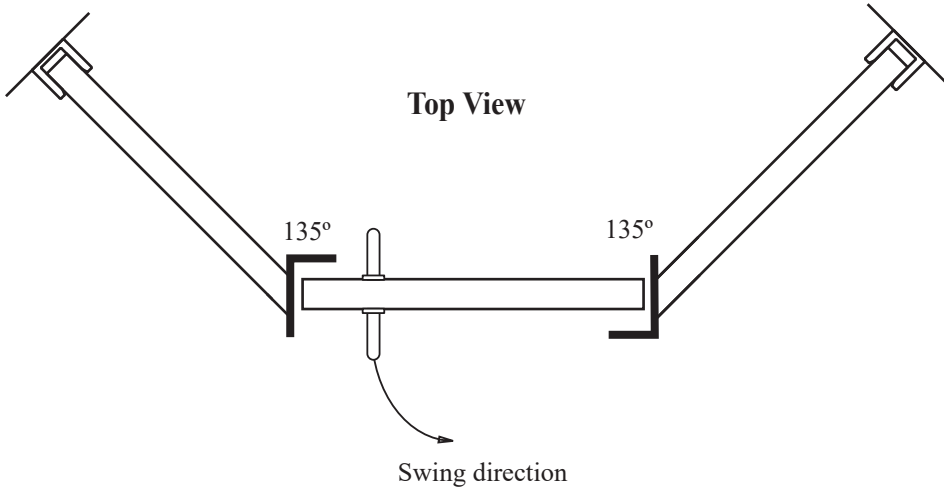

GAP 1669 - Frameless Glass to Glass Hinged Door and Panels

Section or Side view