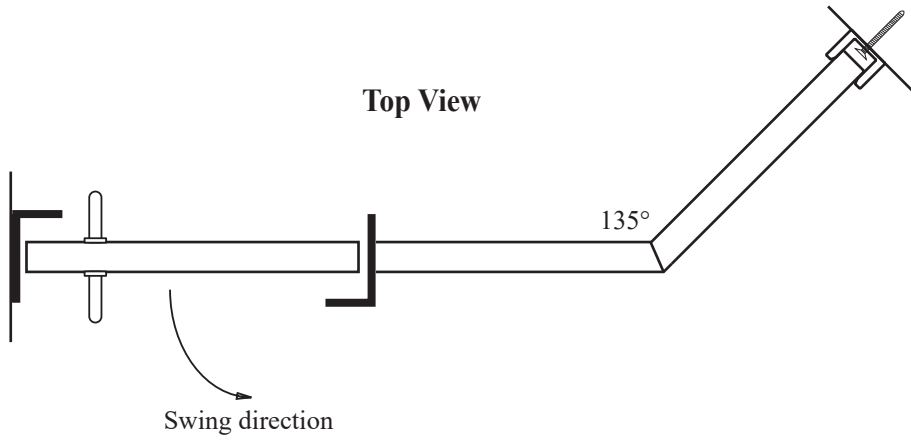

See website or call for detailed information.

• Specifications

Model Number: GAP-1631NB
Door Type: Single door and panels
Opening Style: Pivot
Glass thickness: 3/8" or 1/2"
Assembly: Read installation guide
Country of origin: United States of America

• For residential and hospitality use

GAP 1631NB - Frameless Glass to Glass Pivot Door and Panels

Top View

Section or Side view