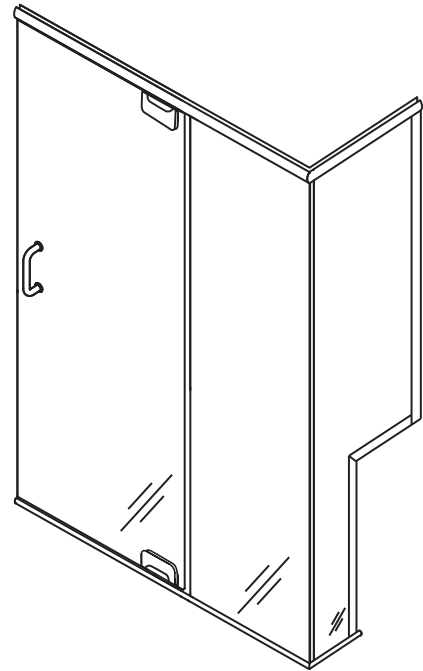

GAP 1631NB - Frameless Pivot Pivot Door and Panels

Features:

- Dual swing option available. (Swing out standard)
- 6" C-pull handle included. (Upgrades available)
- 9/16" X 5/8" standard wall channels.
- Delfector sweep and "L" vinyl to seal the unit door.
- Mounts to header and base or direct mount.
- Aluminium round designer header and base included. (Direct mount available)

Configurations:

- Consists of single door and 2 panels.

Glass coating option:

- Diamon-Fusion treatment helps protect the build up of soap scum and hard water deposits and reduces cleaning time by 50%. Simply wipe down with a washcloth or squeegee after showering.

Codes/Standards

Tempered Glass
ANSI Z97.1
16 CFR 1201

• Material

High polished anodized aluminum.

• Colors

Available in silver aluminum, Satin Nickel, Gold, Painted colors (6), available upon request

• Century Bathworks 3 year Limited Warranty

See website or call for detailed information.

• Specifications

Model Number: GAP-1631NB
Door Type: Single door and panels
Opening Style: Pivot
Glass thickness: 3/8" or 1/2"
Assembly: Read installation guide
Country of origin: United States of America

• For residential and hospitality use