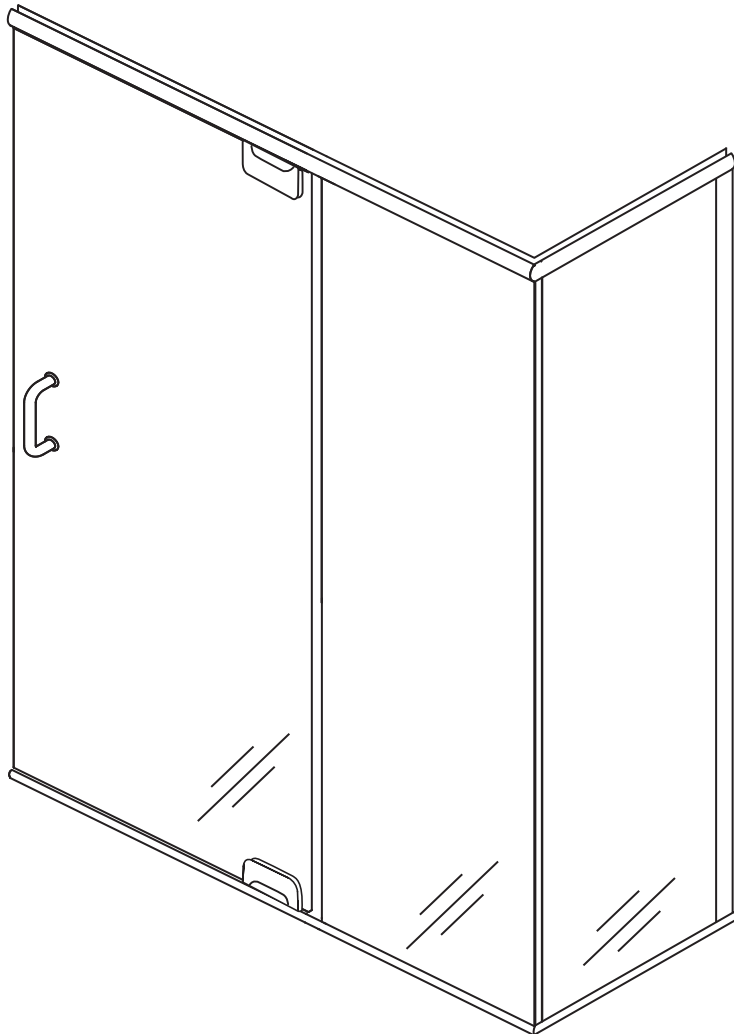

GAP 1631NB - Frameless Pivot Pivot Door and Panels

Features:

- Dual swing option available. (Swing out standard)
- 6" C-pull handle included. (Upgrades available)
- 9/16" X 5/8" standard wall channels.
- Delfector sweep and "L" vinyl to seal the unit door.
- Mounts to header and base or direct mount.
- Aluminium round designer header and base included. (Direct mount available)

See website or call for detailed information.

• Specifications

Model Number: GAP-1631NB
Door Type: Single door and panels
Opening Style: Pivot
Glass thickness: 3/8" or 1/2"
Assembly: Read installation guide
Country of origin: United States of America

• For residential and hospitality use

GAP 1631NB - Frameless Glass to Glass Pivot Door and Panels

Top View

Section or Side view