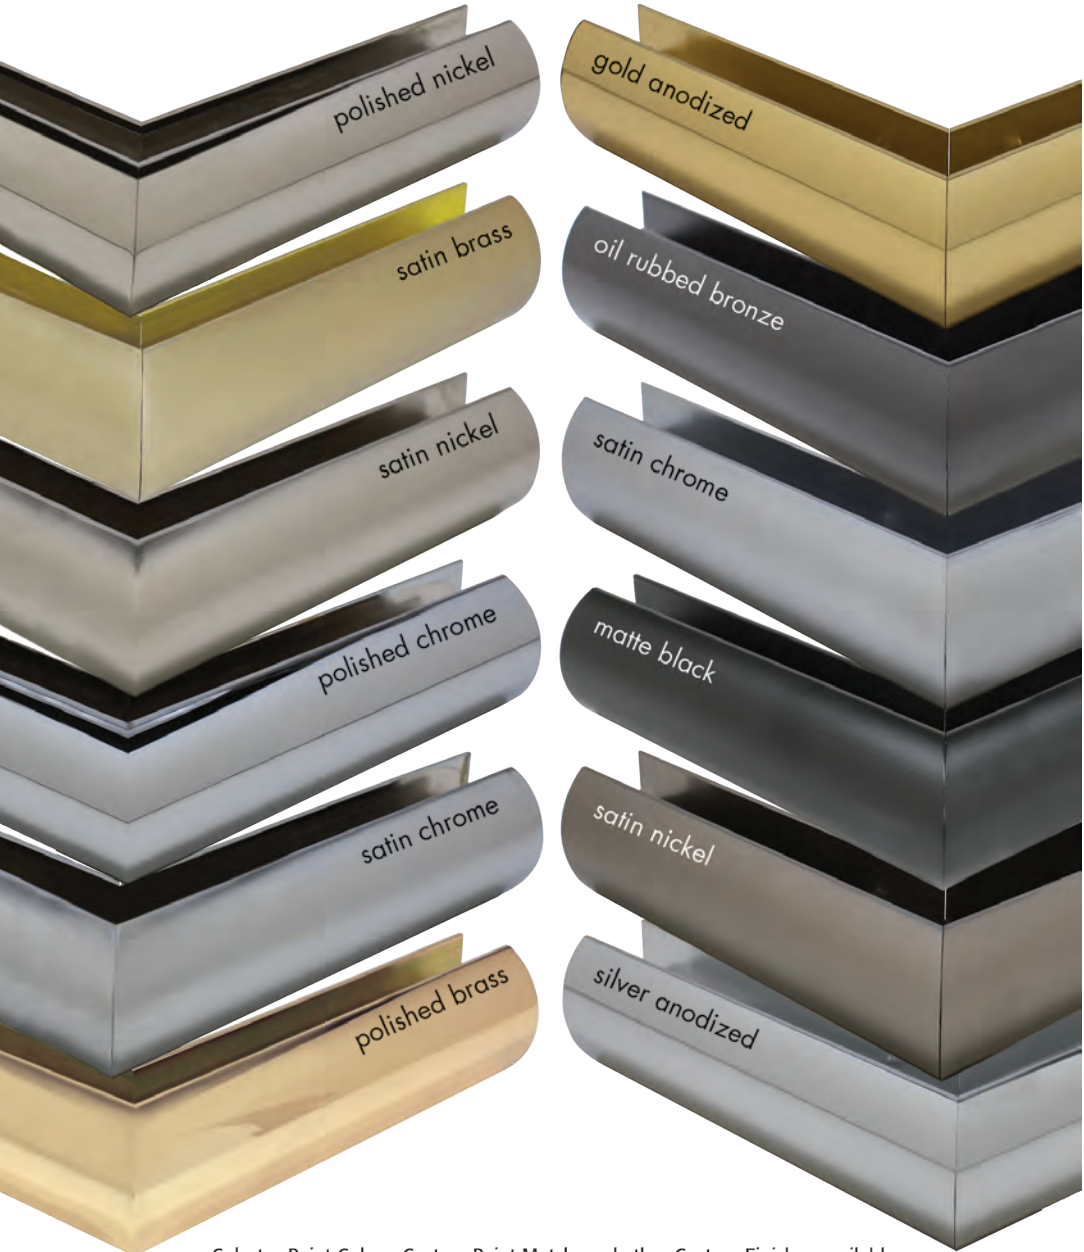

The optional Diamon-Fusion treatment helps protect the glass from the buildup of soap scum and hard water deposits and reduces cleaning time by 50%. When added during manufacturing, a vapor mist fills the natural microscopic peaks and valleys in the glass with a ultra thin optically clear durable material making it easier to clean. Simply wipe down with a washcloth or squeegee after showering.

FINISHES

Solid Brass

Aluminum

Colortec Paint Colors, Custom Paint Match, and other Custom Finishes available

MEDICINE CABINETS

2 Medicine Cabinets with Arched Wall Mirror and Shelf Centered Between the Cabinets. Cabinets are Flat with Polished Edges and Electric.