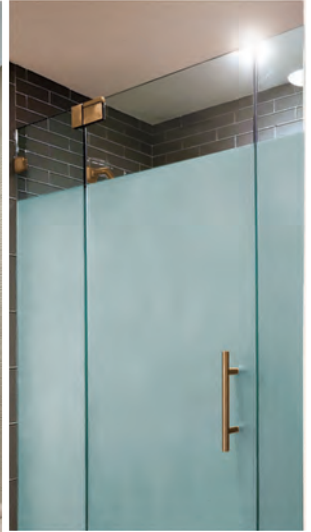

GSP-100

GGP-1628

GW-1627

GSP-100 Stationary Spray Panels Framed 3/8" Low Iron Glass. Fixed Transom Stationary Clips. Picture Perfect Room Divider.

GGP-1628 Door with 2 Adjacent Side Panels. Glass-to-Glass Dual Acting Pivot Hinges. Sandblasted Clear Glass, Ladder Pull Handle, Copper Finish.

GW-1627 Door with Adjacent Side Panel Wall Mount Hinges and Operable Transom. Matte Black with 3/8" Clear Glass. Silhouette Gridscape Model with 8" Square Handle.

GLASSTEC

FRAMELESS ENCLOSURES

Header System & Barn Door Style