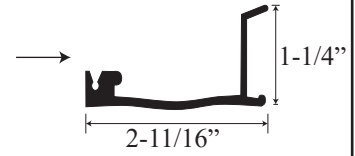

# P 70 - Framed Hinged Door

Top View

Swing direction

Section or Side view

Height (H)  
(70 1/2")

Width (W)  
min 21 3/4"  
max 36 1/4"

Wall pivot upright

Pivot bar

Magnetic striker upright

Glass door hinge

Threshold

Drip pan

Glass door frame

Magnetic glass door frame