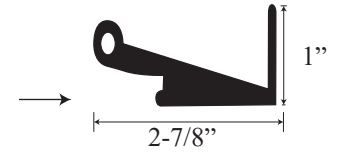

# P 70 - Framed Hinged Door

Top View

Swing direction

Section or Side view

Height (H)  
(70 1/2")

Width (W)  
min 21 3/4"  
max 36 1/4"

Wall pivot upright

Pivot bar