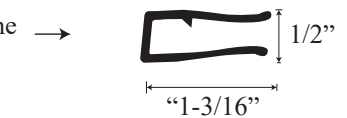

# P 70 - Framed Hinged Door

Top View

Swing direction

Section or Side view

Height (H)  
(70 1/2")

Width (W)  
min 21 3/4"  
max 36 1/4"

Wall pivot upright

Pivot bar

Magnetic striker upright

Glass door hinge

Threshold

Drip pan

Glass door frame

Magnetic glass door frame