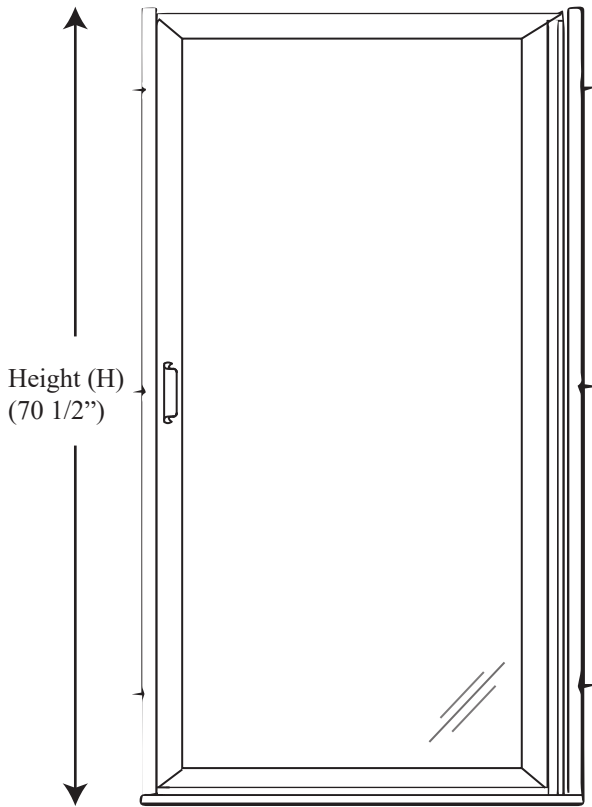

- **Century Bathworks 3 year Limited Warranty**

See website or call for detailed information.

- **Specifications**

Model Number: P-70  
Door Type: Single door  
Opening Style: Hinged  
Opening widths: 21 3/4" - 36 1/4"  
Walk through: 19 7/8" - 34 3/8", depending on opening  
Glass thickness: 5/32"  
Assembly: Read installation guide  
Country of origin: United States of America

# P 70 - Framed Hinged Door

Top View

Swing direction

Section or Side view

Height (H)  
(70 1/2")

Width (W)  
min 21 3/4"  
max 36 1/4"

Wall pivot upright

Pivot bar