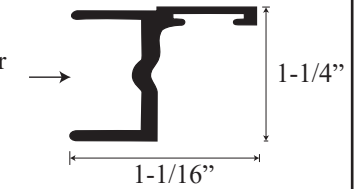

- **Century Bathworks 3 year Limited Warranty**

See website or call for detailed information.

- **Specifications**

Model Number: P-70  
Door Type: Single door  
Opening Style: Hinged  
Opening widths: 21 3/4" - 36 1/4"  
Walk through: 19 7/8" - 34 3/8", depending on opening  
Glass thickness: 5/32"  
Assembly: Read installation guide  
Country of origin: United States of America

# P 70 - Framed Hinged Door

Top View

Swing direction

Section or Side view

Height (H)  
(70 1/2")

Width (W)  
min 21 3/4"  
max 36 1/4"

Wall pivot upright

Pivot bar

Magnetic striker upright

Glass door hinge

Threshold

Drip pan

Glass door frame

Magnetic glass door frame