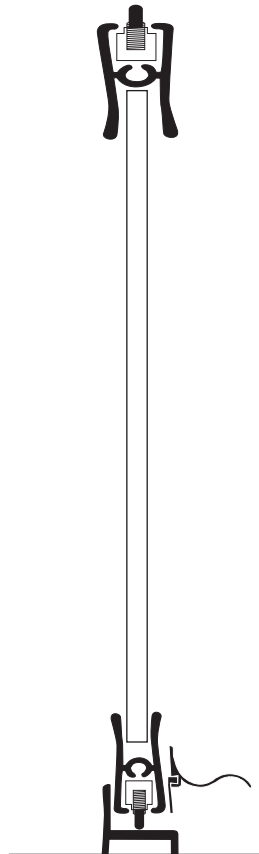

### Features:

- Choice of 5/32" clear or spraylite/obscure glass, fully glazed and framed for this model.
- Built-in aluminum drip pan with vinyl or vinyl deflector.
- Magnetic striker allows superior performance with water leakage.
- Fillers available for wall or base outages greater than 1/4".
- Can be installed to hinge from left or right, though best to specify hinge location when ordering.

- **Century Bathworks 3 year Limited Warranty**

See website or call for detailed information.

- **Specifications**

Model Number: P-70  
Door Type: Single door  
Opening Style: Hinged  
Opening widths: 21 3/4" - 36 1/4"  
Walk through: 19 7/8" - 34 3/8", depending on opening  
Glass thickness: 5/32"  
Assembly: Read installation guide  
Country of origin: United States of America

# P 70 - Framed Hinged Door

Top View

Swing direction

Section or Side view

Height (H)  
(70 1/2")

Width (W)  
min 21 3/4"  
max 36 1/4"

Wall pivot upright

Pivot bar