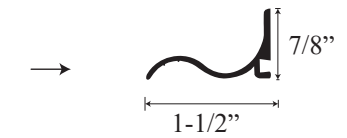

# P 70 - Framed Hinged Door

Top View

Swing direction

Section or Side view

Height (H)  
(70 1/2")

Width (W)  
min 21 3/4"  
max 36 1/4"

Wall pivot upright

Pivot bar

Magnetic striker upright

Glass door hinge

Threshold

Drip pan

Glass door frame

Magnetic glass door frame