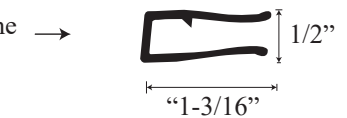

Glass door frame