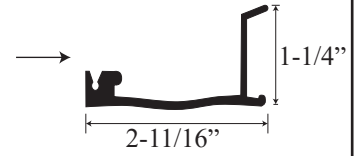

See website or call for detailed information.

- **Specifications**

Model Number: P-70
Door Type: Single door
Opening Style: Hinged
Opening widths: 21 3/4" - 36 1/4"
Walk through: 19 7/8" - 34 3/8", depending on opening
Glass thickness: 5/32"
Assembly: Read installation guide
Country of origin: United States of America

- **For residential and hospitality use**

P 70 - Framed Hinged Door

Top View

Section or Side view

Wall pivot upright

Pivot bar

Magnetic striker upright

Glass door hinge

Threshold

Drip pan

Glass door frame

Magnetic glass door frame