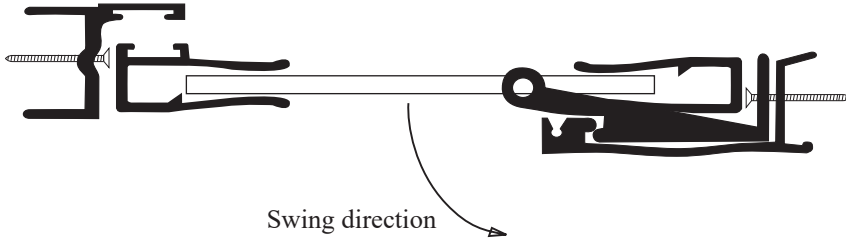

See website or call for detailed information.

- **Specifications**

Model Number: P-70
Door Type: Single door
Opening Style: Hinged
Opening widths: 21 3/4" - 36 1/4"
Walk through: 19 7/8" - 34 3/8", depending on opening
Glass thickness: 5/32"
Assembly: Read installation guide
Country of origin: United States of America

- **For residential and hospitality use**

P 70 - Framed Hinged Door

Top View

Section or Side view

Wall pivot upright

Pivot bar

Magnetic striker upright

Glass door hinge