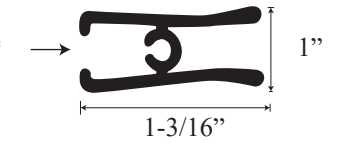

See website or call for detailed information.

- **Specifications**

Model Number: P-70
Door Type: Single door
Opening Style: Hinged
Opening widths: 21 3/4" - 36 1/4"
Walk through: 19 7/8" - 34 3/8", depending on opening
Glass thickness: 5/32"
Assembly: Read installation guide
Country of origin: United States of America

- **For residential and hospitality use**

P 70 - Framed Hinged Door

Top View

Section or Side view

Wall pivot upright

Pivot bar

Magnetic striker upright

Glass door hinge

Threshold

Drip pan

Glass door frame

Magnetic glass door frame