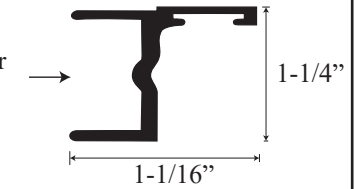

See website or call for detailed information.

- **Specifications**

Model Number: P-70
Door Type: Single door
Opening Style: Hinged
Opening widths: 21 3/4" - 36 1/4"
Walk through: 19 7/8" - 34 3/8", depending on opening
Glass thickness: 5/32"
Assembly: Read installation guide
Country of origin: United States of America

- **For residential and hospitality use**

P 70 - Framed Hinged Door

Top View

Section or Side view

Wall pivot upright

Pivot bar

Magnetic striker upright

Glass door hinge

Threshold

Drip pan

Glass door frame

Magnetic glass door frame