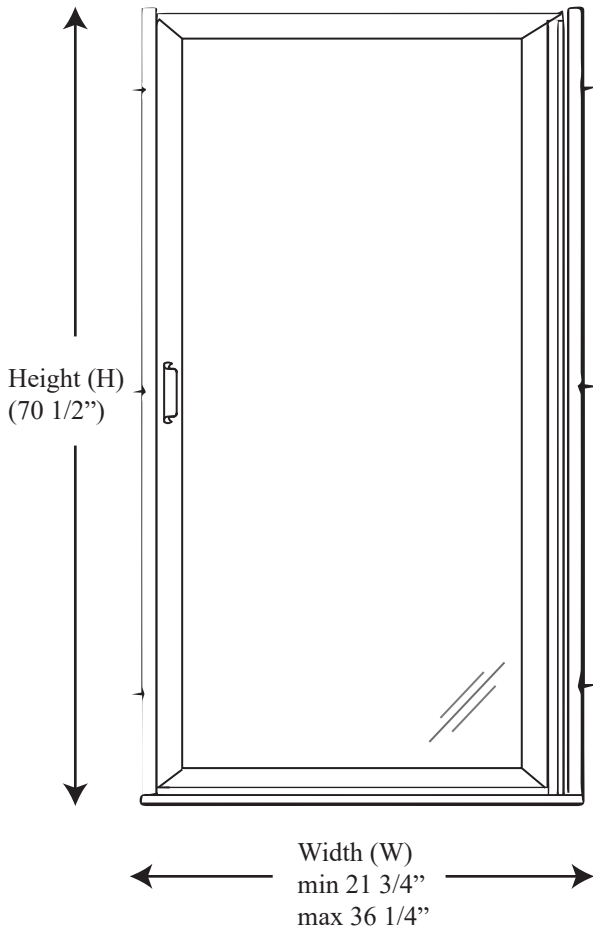

P 70 - Framed Hinged Door

Features:

- Choice of 5/32" clear or spraylite/obscure glass, fully glazed and framed for this model.
- Built-in aluminum drip pan with vinyl or vinyl deflector.
- Magnetic striker allows superior performance with water leakage.
- Fillers available for wall or base outages greater than 1/4".
- Can be installed to hinge from left or right, though best to specify hinge location when ordering.
- Continuous piano hinges for door swing.
- Round and flat header option available.

See website or call for detailed information.

- **Specifications**

Model Number: P-70
Door Type: Single door
Opening Style: Hinged
Opening widths: 21 3/4" - 36 1/4"
Walk through: 19 7/8" - 34 3/8", depending on opening
Glass thickness: 5/32"
Assembly: Read installation guide
Country of origin: United States of America

- **For residential and hospitality use**

P 70 - Framed Hinged Door

Top View

Section or Side view

Wall pivot upright

Pivot bar

Magnetic striker upright

Glass door hinge