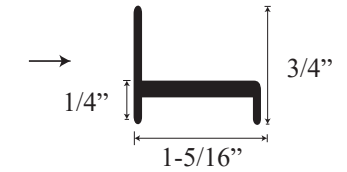

See website or call for detailed information.

- **Specifications**

Model Number: P-70
Door Type: Single door
Opening Style: Hinged
Opening widths: 21 3/4" - 36 1/4"
Walk through: 19 7/8" - 34 3/8", depending on opening
Glass thickness: 5/32"
Assembly: Read installation guide
Country of origin: United States of America

- **For residential and hospitality use**

P 70 - Framed Hinged Door

Top View

Section or Side view

Wall pivot upright

Pivot bar

Magnetic striker upright

Glass door hinge

Threshold

Drip pan

Glass door frame

Magnetic glass door frame