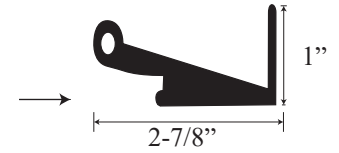

See website or call for detailed information.

- **Specifications**

Model Number: P-70
Door Type: Single door
Opening Style: Hinged
Opening widths: 21 3/4" - 36 1/4"
Walk through: 19 7/8" - 34 3/8", depending on opening
Glass thickness: 5/32"
Assembly: Read installation guide
Country of origin: United States of America

- **For residential and hospitality use**

P 70 - Framed Hinged Door

Top View

Section or Side view

Wall pivot upright

Pivot bar

Magnetic striker upright

Glass door hinge

Threshold

Drip pan

Glass door frame

Magnetic glass door frame