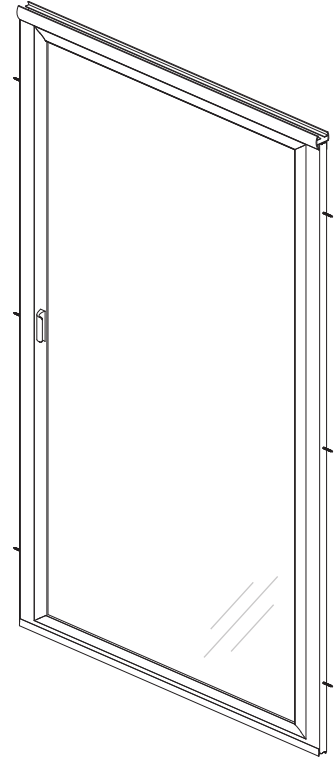

L 70 - Lucette Framed Hinged Door

Features:

- Choice of 5/32" clear or spraylite/obscure glass, fully glazed and framed for this model.
- Built-in aluminum drip pan with vinyl or vinyl deflector.
- Magnetic striker allows superior performance with water leakage.
- Fillers available for wall or base outages greater than 1/4".
- Can be installed to hinge from left or right, though best to specify hinge location when ordering.
- Continuous piano hinges for door swing.
- Round and flat header option available.

Configurations:

- Consists of single door panel

Glass coating option:

- Diamon-Fusion treatment helps protect the build up of soap scum and hard water deposits and reduces cleaning time by 50%. Simply wipe down with a washcloth or squeegee after showering.

Codes/Standards

Tempered Glass
ANSI Z97.1
16 CFR 1201

• Material

High polished anodized aluminum.

• Colors

Available in Polished Chrome, Satin Nickel, Gold, Painted colors.

• Century Bathworks 3 year Limited Warranty

See website or call for detailed information.

• Specifications

Model Number: L-70
Door Type: Single door
Opening Style: Hinged
Opening widths: 20 1/2" - 32 1/2"
Door widths: 18 3/4" - 31 1/2"
Walk through: 18" - 30 3/4", depending on opening
Glass thickness: 5/32"
Assembly: Read installation guide
Country of origin: United States of America

• For residential and hospitality use