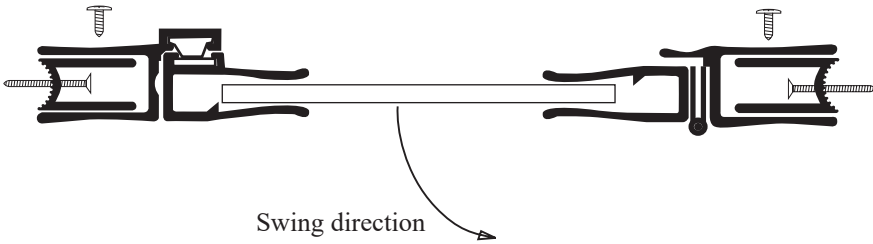

L 70 - Lucette Framed Hinged Door

Top View