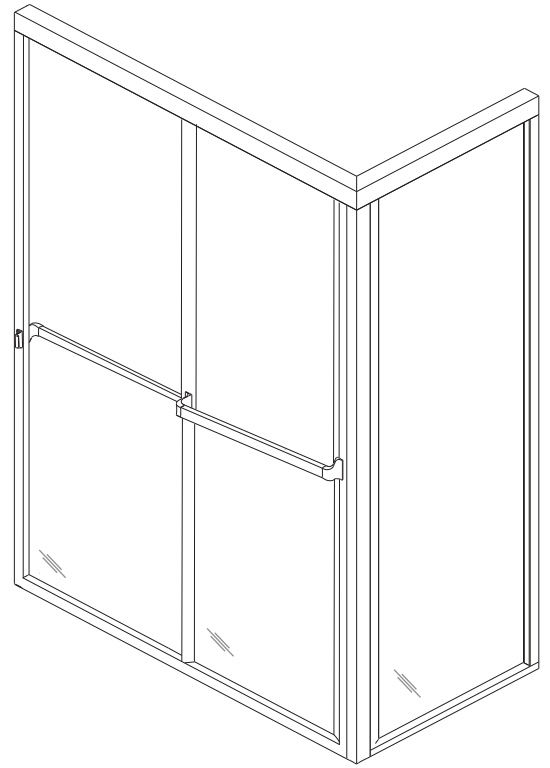

L 636 - Lucette Framed Sliding Door

Features:

- Choice of 5/32" clear or spraylite/obscure glass fully, glazed and framed for this model.
- Fillers available for wall or base outages greater than 3/16".
- Round and crown header option available.
- Easy to clean bottom track.
- Vinyl wall seals eliminate the need for caulking.
- Adjustable rollers with ball bearings and nylon tires.

Configurations:

- Consists of two sliding doors and one return panel.

Glass coating option:

- Diamon-Fusion treatment helps protect the build up of soap scum and hard water deposits and reduces cleaning time by 50%. Simply wipe down with a washcloth or squeegee after showering.

Codes/Standards

Tempered Glass
ANSI Z97.1
16 CFR 1201

• Material

High polished anodized aluminum.

• Colors

Available in Polished Chrome, Satin Nickel, Gold, Painted colors.

• Century Bathworks 3 year Limited Warranty

See website or call for detailed information.

• Specifications

Model Number: L-636
Door Type: Two sliding doors and one return panel
Opening Style: Sliding
Opening widths: 38"- 72"
Stock Glass Door: 19"- 36"
Walk through: 16 1/2"- 33 1/2", based stock glass door
Glass thickness: 5/32"
Assembly: Read installation guide
Country of origin: United States of America

• For residential and hospitality use