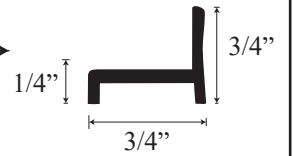

### • Specifications

Model Number:	L-1669
Door Type:	Single door with two neo panels
Opening Style:	Hinged
Opening widths:	30"-60"
Door sizes:	24 1/4"- 30"
Walk through:	23 1/2"- 29 1/4", depending on opening
Glass thickness:	5/32"
Assembly:	Read installation guide
Country of origin:	United States of America

# L 1669 - Lucette Framed Hinged Neo Door

**Top View**

**Section or Side view**

Header

Wall channel upright

Inner upright  
Striker side

Glass door  
hinge

Threshold