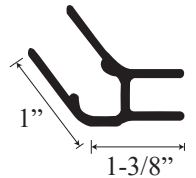

### • Specifications

Model Number:	L-1669
Door Type:	Single door with two neo panels
Opening Style:	Hinged
Opening widths:	30"-60"
Door sizes:	24 1/4"- 30"
Walk through:	23 1/2"- 29 1/4", depending on opening
Glass thickness:	5/32"
Assembly:	Read installation guide
Country of origin:	United States of America

# L 1669 - Lucette Framed Hinged Neo Door

**Top View**

**Section or Side view**

Header

Wall channel upright

Inner upright  
Striker side

Glass door  
hinge

Threshold

Drip pan

Corner channel  
upright

Glass door  
frame

Magnetic glass  
door frame