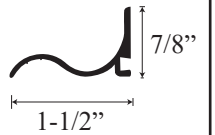

L 1669 - Lucette Framed Hinged Neo Door

Header

Wall channel upright

Inner upright
Striker side

Glass door
hinge

Threshold

Drip pan

Corner channel
upright

Glass door
frame

Magnetic glass
door frame