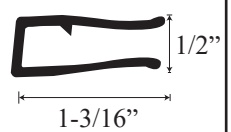

Glass door
frame