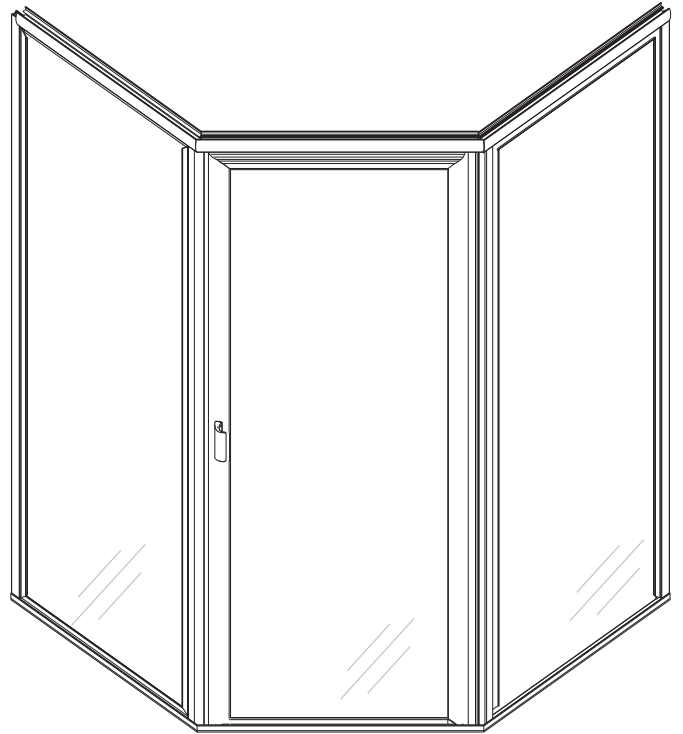

L1669 - Lucette Framed Hinged Neo Door

Features:

- Choice of 5/32" clear or spraylite/obscure glass, fully glazed and framed for this model.
- Built-in aluminum drip pan with vinyl or vinyl deflector.
- Magnetic striker allows superior performance with water leakage.
- Fillers available for wall or base outages greater than 1/4".
- Can be installed to hinge from left or right, though best to specify hinge location when ordering.
- Continuous piano hinges for door swing.
- Round and flat header option available.

Configurations:

- Consists of single door panel and two neo panels.

Glass coating option:

- Diamon-Fusion treatment helps protect the build up of soap scum and hard water deposits and reduces cleaning time by 50%. Simply wipe down with a washcloth or squeegee after showering.

Codes/Standards

Tempered Glass
ANSI Z97.1
16 CFR 1201

• Material

High polished anodized aluminum.

• Colors

Available in Polished Chrome, Satin Nickel, Gold, Painted colors.

• Century Bathworks 3 year Limited Warranty

See website or call for detailed information.

• Specifications

Model Number:	L-1669
Door Type:	Single door with two neo panels
Opening Style:	Hinged
Opening widths:	30"-60"
Door sizes:	24 1/4"- 30"
Walk through:	23 1/2"- 29 1/4", depending on opening
Glass thickness:	5/32"
Assembly:	Read installation guide
Country of origin:	United States of America

• For residential and hospitality use