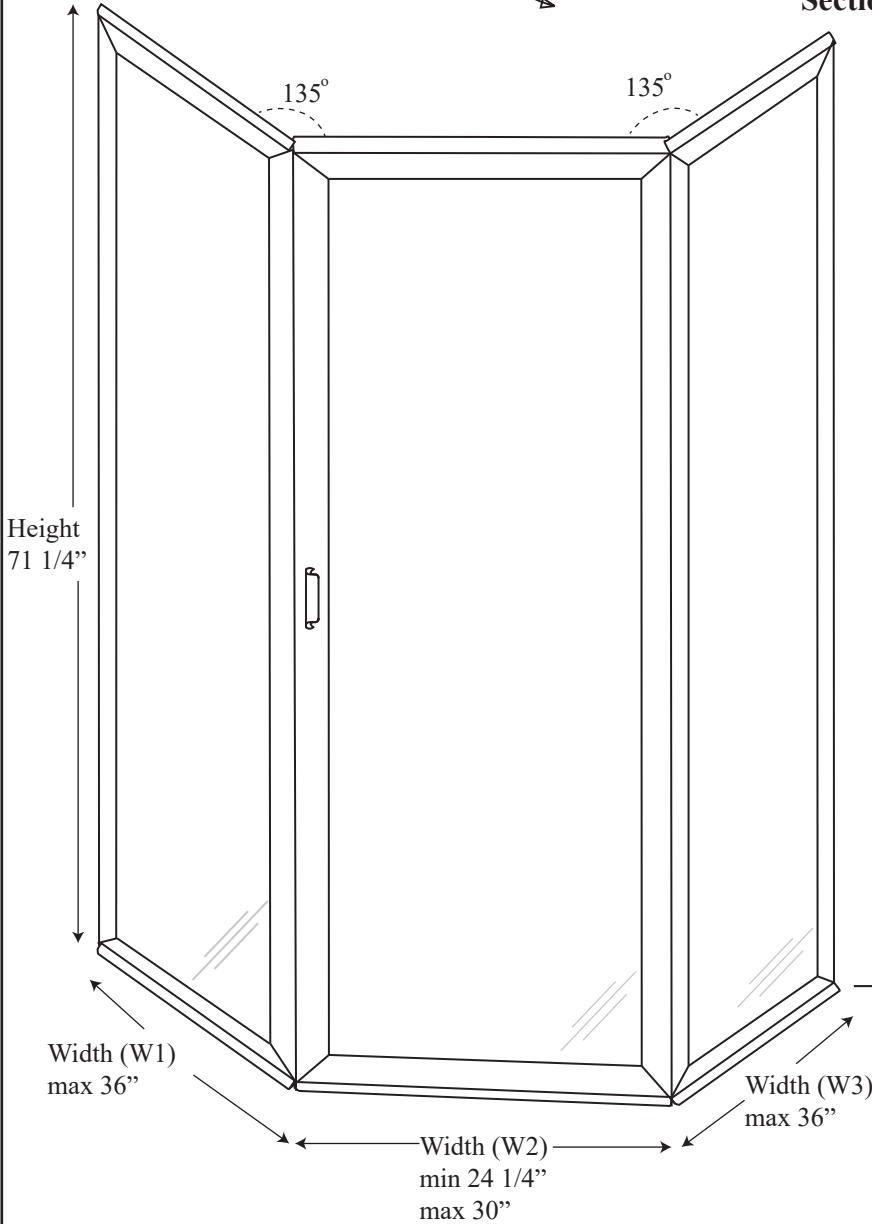

### • Specifications

Model Number:	L-1669
Door Type:	Single door with two neo panels
Opening Style:	Hinged
Opening widths:	30"-60"
Door sizes:	24 1/4"- 30"
Walk through:	23 1/2"- 29 1/4", depending on opening
Glass thickness:	5/32"
Assembly:	Read installation guide
Country of origin:	United States of America

# L 1669 - Lucette Framed Hinged Neo Door

**Top View**

**Section or Side view**

Header

Wall channel upright

Inner upright  
Striker side

Glass door  
hinge

Threshold