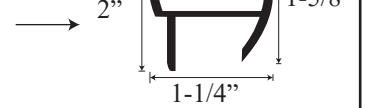

# L 1669 - Lucette Framed Hinged Neo Door

**Top View**

**Section or Side view**

Header

Wall channel upright

Inner upright  
Striker side

Glass door  
hinge

Threshold