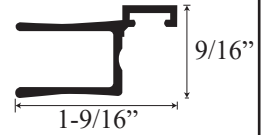

### • Specifications

Model Number:	L-1669
Door Type:	Single door with two neo panels
Opening Style:	Hinged
Opening widths:	30"-60"
Door sizes:	24 1/4"- 30"
Walk through:	23 1/2"- 29 1/4", depending on opening
Glass thickness:	5/32"
Assembly:	Read installation guide
Country of origin:	United States of America

# L 1669 - Lucette Framed Hinged Neo Door

**Top View**

**Section or Side view**

Header

Wall channel upright

Inner upright  
Striker side

Glass door  
hinge

Threshold