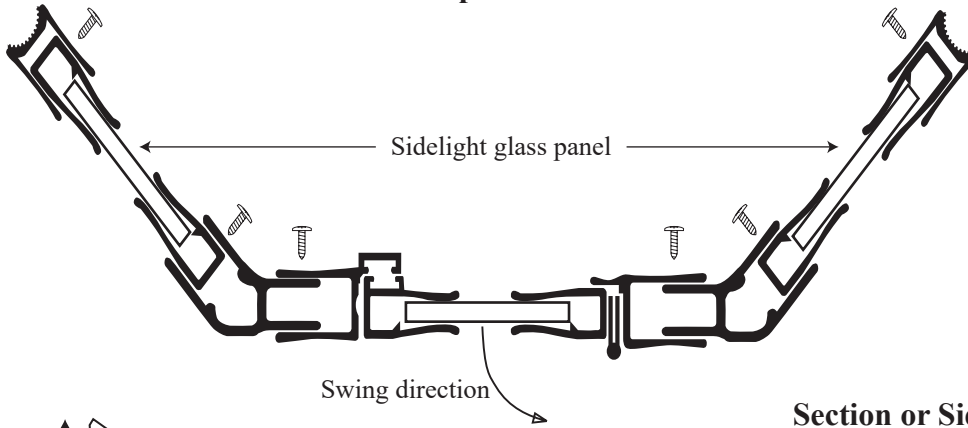

L 1669 - Lucette Framed Hinged Neo Door

Top View