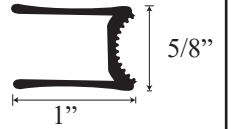

### • Specifications

Model Number:	L-1669
Door Type:	Single door with two neo panels
Opening Style:	Hinged
Opening widths:	30"-60"
Door sizes:	24 1/4"- 30"
Walk through:	23 1/2"- 29 1/4", depending on opening
Glass thickness:	5/32"
Assembly:	Read installation guide
Country of origin:	United States of America

# L 1669 - Lucette Framed Hinged Neo Door

**Top View**

**Section or Side view**

Header

Wall channel upright

Inner upright  
Striker side

Glass door  
hinge

Threshold