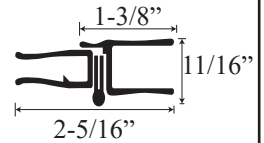

### • Specifications

Model Number:	L-1669
Door Type:	Single door with two neo panels
Opening Style:	Hinged
Opening widths:	30"-60"
Door sizes:	24 1/4"- 30"
Walk through:	23 1/2"- 29 1/4", depending on opening
Glass thickness:	5/32"
Assembly:	Read installation guide
Country of origin:	United States of America

# L 1669 - Lucette Framed Hinged Neo Door

**Top View**

**Section or Side view**

Header

Wall channel upright

Inner upright  
Striker side

Glass door  
hinge

Threshold