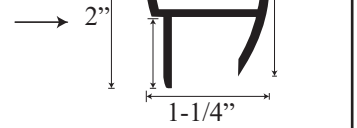

See website or call for detailed information.

• Specifications

Model Number: L-1631
Door Type: Single door with one return & sidelight panel
Opening Style: Hinged
Opening widths: 34 1/2"- 60"
Door sizes: 18 3/4"- 31 1/2"
Walk through: 18 1/8"- 30 7/8", depending on opening
Glass thickness: 5/32"
Assembly: Read installation guide
Country of origin: United States of America

• For residential and hospitality use

L 1631 - Lucette Framed Hinged Door

Top View

Section or Side view

Header

Wall
channel upright

Inner upright
Striker side

Glass door hinge

Threshold

Drip pan

Glass door frame

Magnetic glass
door frame

Outer striker
upright

Corner channel
upright

Corner striker
upright