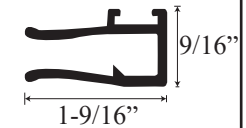

See website or call for detailed information.

• Specifications

Model Number: L-1631
Door Type: Single door with one return & sidelight panel
Opening Style: Hinged
Opening widths: 34 1/2"- 60"
Door sizes: 18 3/4"- 31 1/2"
Walk through: 18 1/8"- 30 7/8", depending on opening
Glass thickness: 5/32"
Assembly: Read installation guide
Country of origin: United States of America

Threshold

Drip pan

Glass door frame

Magnetic glass
door frame

Outer striker
upright

Corner channel
upright

Corner striker
upright