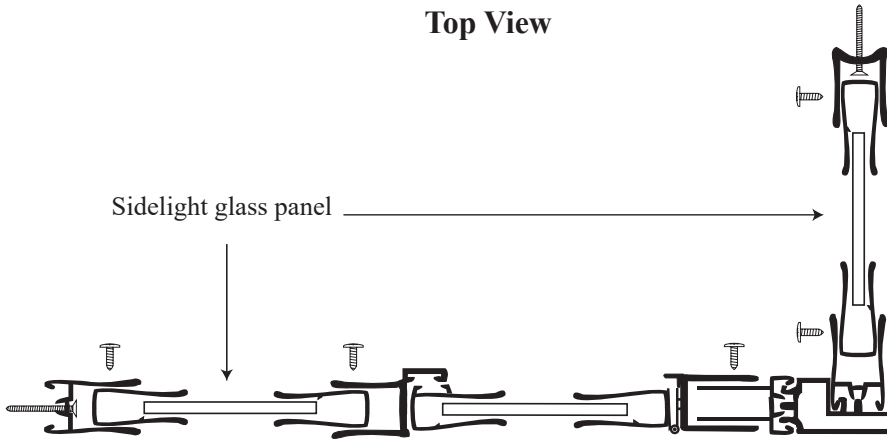

See website or call for detailed information.

• Specifications

Model Number: L-1631
Door Type: Single door with one return & sidelight panel
Opening Style: Hinged
Opening widths: 34 1/2"- 60"
Door sizes: 18 3/4"- 31 1/2"
Walk through: 18 1/8"- 30 7/8", depending on opening
Glass thickness: 5/32"
Assembly: Read installation guide
Country of origin: United States of America

• For residential and hospitality use

L 1631 - Lucette Framed Hinged Door

Top View

Section or Side view

Header

Wall
channel upright

Inner upright
Striker side

Glass door hinge

Threshold

Drip pan

Glass door frame

Magnetic glass
door frame

Outer striker
upright

Corner channel
upright

Corner striker
upright