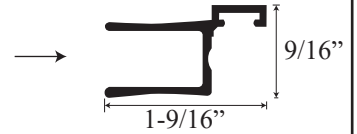

See website or call for detailed information.

• Specifications

Model Number: L-1631
Door Type: Single door with one return & sidelight panel
Opening Style: Hinged
Opening widths: 34 1/2"- 60"
Door sizes: 18 3/4"- 31 1/2"
Walk through: 18 1/8"- 30 7/8", depending on opening
Glass thickness: 5/32"
Assembly: Read installation guide
Country of origin: United States of America

• For residential and hospitality use

L 1631 - Lucette Framed Hinged Door

Top View

Section or Side view

Header

Wall
channel upright

Inner upright
Striker side

Glass door hinge

Threshold

Drip pan

Glass door frame

Magnetic glass
door frame

Outer striker
upright

Corner channel
upright

Corner striker
upright