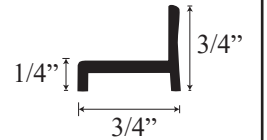

See website or call for detailed information.

• Specifications

Model Number: L-1631
Door Type: Single door with one return & sidelight panel
Opening Style: Hinged
Opening widths: 34 1/2"- 60"
Door sizes: 18 3/4"- 31 1/2"
Walk through: 18 1/8"- 30 7/8", depending on opening
Glass thickness: 5/32"
Assembly: Read installation guide
Country of origin: United States of America

• For residential and hospitality use

L 1631 - Lucette Framed Hinged Door

Top View

Section or Side view

Header

Wall
channel upright

Inner upright
Striker side

Glass door hinge

Threshold

Drip pan

Glass door frame

Magnetic glass
door frame

Outer striker
upright

Corner channel
upright

Corner striker
upright