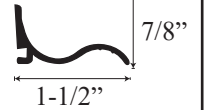

See website or call for detailed information.

• Specifications

Model Number: L-1631
Door Type: Single door with one return & sidelight panel
Opening Style: Hinged
Opening widths: 34 1/2"- 60"
Door sizes: 18 3/4"- 31 1/2"
Walk through: 18 1/8"- 30 7/8", depending on opening
Glass thickness: 5/32"
Assembly: Read installation guide
Country of origin: United States of America

• For residential and hospitality use

L 1631 - Lucette Framed Hinged Door

Top View

Section or Side view

Header

Wall
channel upright

Inner upright
Striker side

Glass door hinge

Threshold

Drip pan

Glass door frame

Magnetic glass
door frame

Outer striker
upright

Corner channel
upright

Corner striker
upright