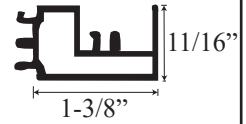

See website or call for detailed information.

• Specifications

Model Number: L-1631
Door Type: Single door with one return & sidelight panel
Opening Style: Hinged
Opening widths: 34 1/2"- 60"
Door sizes: 18 3/4"- 31 1/2"
Walk through: 18 1/8"- 30 7/8", depending on opening
Glass thickness: 5/32"
Assembly: Read installation guide
Country of origin: United States of America

Threshold

Drip pan

Glass door frame

Magnetic glass
door frame

Outer striker
upright

Corner channel
upright

Corner striker
upright