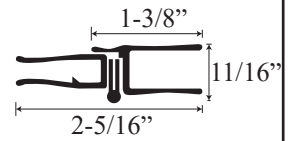

See website or call for detailed information.

• Specifications

Model Number: L-1631
Door Type: Single door with one return & sidelight panel
Opening Style: Hinged
Opening widths: 34 1/2"- 60"
Door sizes: 18 3/4"- 31 1/2"
Walk through: 18 1/8"- 30 7/8", depending on opening
Glass thickness: 5/32"
Assembly: Read installation guide
Country of origin: United States of America

• For residential and hospitality use

L 1631 - Lucette Framed Hinged Door

Top View

Section or Side view

Header

Wall
channel upright

Inner upright
Striker side

Glass door hinge

Threshold

Drip pan

Glass door frame

Magnetic glass
door frame

Outer striker
upright

Corner channel
upright

Corner striker
upright