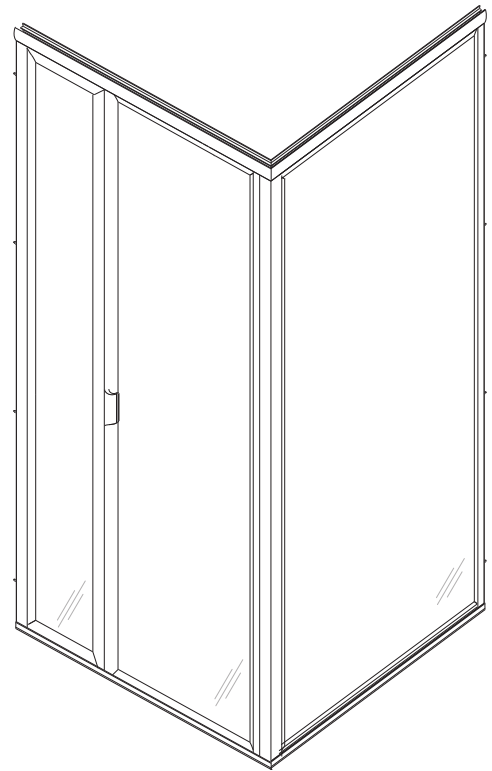

L 1631 - Lucette Framed Hinged Door

Features:

- Choice of 5/32" clear or spraylite/obscure glass fully, glazed and framed for this model.
- Built-in aluminum drip pan with vinyl or vinyl deflector.
- Magnetic striker allows superior performance with water leakage.
- Fillers available for wall or base outages greater than 1/4".
- Can be installed to hinge from left or right, though best to specify hinge location when ordering.
- Continuous piano hinges for door swing.
- Round and flat header option available.

Configurations:

- Consists of single door panel with one return & sidelight panel

Glass coating option:

- Diamon-Fusion treatment helps protect the build up of soap scum and hard water deposits and reduces cleaning time by 50%. Simply wipe down with a washcloth or squeegee after showering.

Codes/Standards

Tempered Glass
ANSI Z97.1
16 CFR 1201

• Material

High polished anodized aluminum.

• Colors

Available in Polished Chrome, Satin Nickel, Gold, Painted colors.

• Century Bathworks 3 year Limited Warranty

See website or call for detailed information.

• Specifications

Model Number: L-1631
Door Type: Single door with one return & sidelight panel
Opening Style: Hinged
Opening widths: 34 1/2"- 60"
Door sizes: 18 3/4"- 31 1/2"
Walk through: 18 1/8"- 30 7/8", depending on opening
Glass thickness: 5/32"
Assembly: Read installation guide
Country of origin: United States of America

• For residential and hospitality use