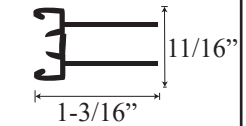

See website or call for detailed information.

• Specifications

Model Number: L-1631
Door Type: Single door with one return & sidelight panel
Opening Style: Hinged
Opening widths: 34 1/2"- 60"
Door sizes: 18 3/4"- 31 1/2"
Walk through: 18 1/8"- 30 7/8", depending on opening
Glass thickness: 5/32"
Assembly: Read installation guide
Country of origin: United States of America

Threshold

Drip pan

Glass door frame

Magnetic glass
door frame

Outer striker
upright

Corner channel
upright

Corner striker
upright