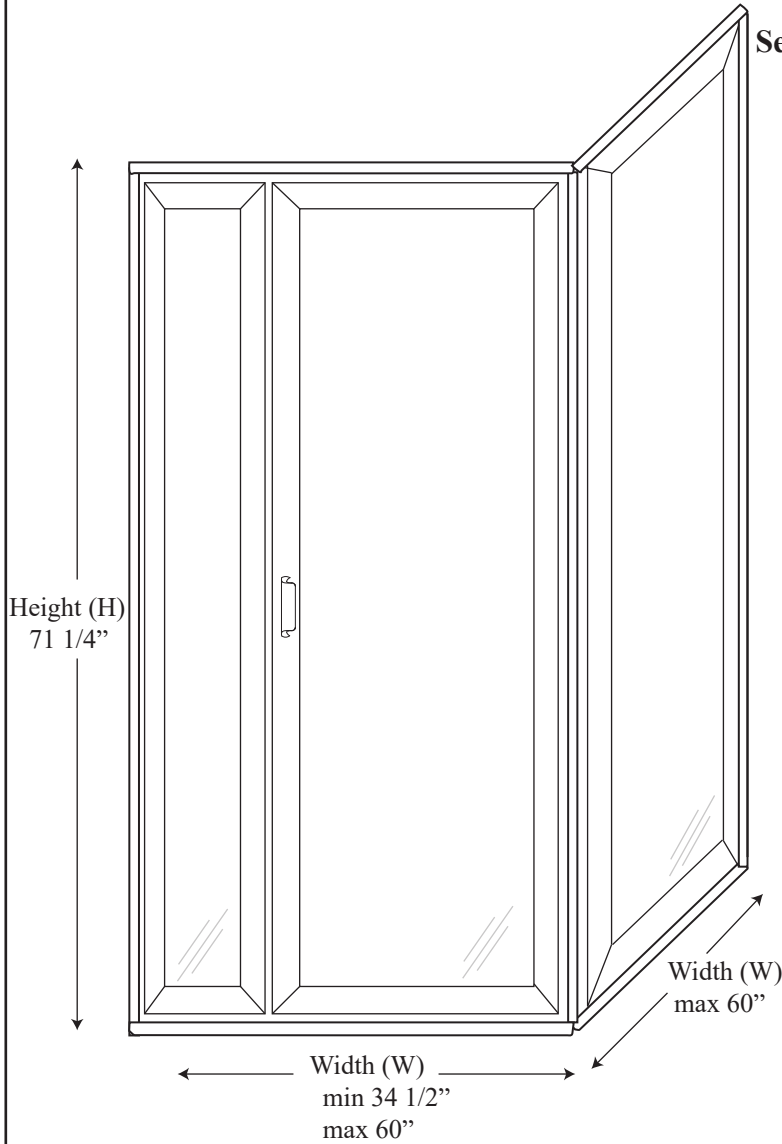

L 1631 - Lucette Framed Hinged Door

Features:

- Choice of 5/32" clear or spraylite/obscure glass fully, glazed and framed for this model.
- Built-in aluminum drip pan with vinyl or vinyl deflector.
- Magnetic striker allows superior performance with water leakage.
- Fillers available for wall or base outages greater than 1/4".
- Can be installed to hinge from left or right, though best to specify hinge location when ordering.
- Continuous piano hinges for door swing.
- Round and flat header option available.

See website or call for detailed information.

• Specifications

Model Number: L-1631
Door Type: Single door with one return & sidelight panel
Opening Style: Hinged
Opening widths: 34 1/2"- 60"
Door sizes: 18 3/4"- 31 1/2"
Walk through: 18 1/8"- 30 7/8", depending on opening
Glass thickness: 5/32"
Assembly: Read installation guide
Country of origin: United States of America

• For residential and hospitality use

L 1631 - Lucette Framed Hinged Door

Top View

Section or Side view

Header

Wall
channel upright

Inner upright
Striker side

Glass door hinge