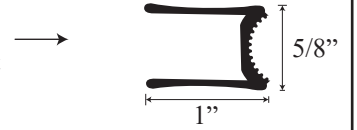

See website or call for detailed information.

• Specifications

Model Number: L-1631
Door Type: Single door with one return & sidelight panel
Opening Style: Hinged
Opening widths: 34 1/2"- 60"
Door sizes: 18 3/4"- 31 1/2"
Walk through: 18 1/8"- 30 7/8", depending on opening
Glass thickness: 5/32"
Assembly: Read installation guide
Country of origin: United States of America

• For residential and hospitality use

L 1631 - Lucette Framed Hinged Door

Top View

Section or Side view

Header

Wall
channel upright

Inner upright
Striker side

Glass door hinge

Threshold

Drip pan

Glass door frame

Magnetic glass
door frame

Outer striker
upright

Corner channel
upright

Corner striker
upright