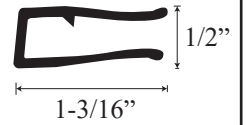

See website or call for detailed information.

• Specifications

Model Number: L-1631
Door Type: Single door with one return & sidelight panel
Opening Style: Hinged
Opening widths: 34 1/2"- 60"
Door sizes: 18 3/4"- 31 1/2"
Walk through: 18 1/8"- 30 7/8", depending on opening
Glass thickness: 5/32"
Assembly: Read installation guide
Country of origin: United States of America

• For residential and hospitality use

L 1631 - Lucette Framed Hinged Door

Top View

Section or Side view

Header

Wall
channel upright

Inner upright
Striker side

Glass door hinge

Threshold

Drip pan

Glass door frame

Magnetic glass
door frame

Outer striker
upright

Corner channel
upright

Corner striker
upright