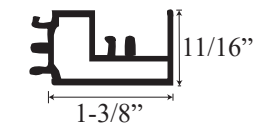

Glass door hinge

Threshold

Drip pan

Glass door frame

Magnetic glass
door frame

Outer striker
upright

Corner channel
upright

Corner striker
upright

Height (H)
71 1/4"

Width (W)
max 60"

Width (W)
min 4 1/2"
max 45"