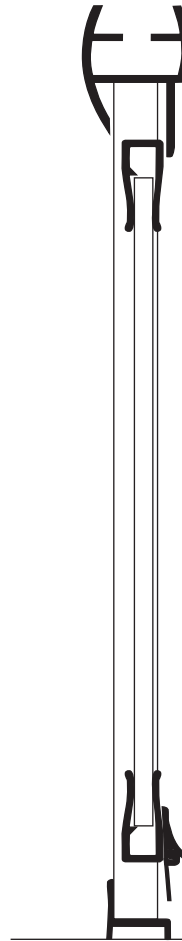

L 1630 - Framed Hinged Door

Features:

- Choice of 5/32" clear or spraylite/obscure glass fully, glazed and framed for this model.
- Built-in aluminum drip pan with vinyl or vinyl deflector.
- Magnetic striker allows superior performance with water leakage.
- Fillers available for wall or base outages greater than 1/4".
- Can be installed to hinge from left or right, though best to specify hinge location when ordering.
- Continuous piano hinges for door swing.
- Round and flat header option available.

Codes/Standards

Tempered Glass
ANSI Z97.1
16 CFR 1201

• Material

High polished anodized aluminum.

• Colors

Available in Polished Chrome, Satin Nickel, Gold, Painted colors.

• Century Bathworks 3 year Limited Warranty

See website or call for detailed information.

• Specifications

Model Number: L-1630
Door Type: Single door with one return panel
Opening Style: Hinged
Opening widths: 4 1/2"- 45"
Door sizes: 18 3/4"- 31 1/2"
Walk through: 18 1/4"- 31", depending on opening
Glass thickness: 5/32"
Assembly: Read installation guide
Country of origin: United States of America

• For residential and hospitality use

L 1630 - Framed Hinged Door

Top View

Sidelight glass panel

Section or Side view

Header

Wall channel upright

Inner upright
Striker side