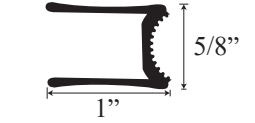

See website or call for detailed information.

• Specifications

Model Number: L-1630
Door Type: Single door with one return panel
Opening Style: Hinged
Opening widths: 4 1/2"- 45"
Door sizes: 18 3/4"- 31 1/2"
Walk through: 18 1/4"- 31", depending on opening
Glass thickness: 5/32"
Assembly: Read installation guide
Country of origin: United States of America

• For residential and hospitality use

L 1630 - Framed Hinged Door

Top View

Sidelight glass panel

Section or Side view

Header

Wall channel upright

Inner upright
Striker side

Glass door hinge

Threshold

Drip pan

Glass door frame

Magnetic glass
door frame

Outer striker
upright

Corner channel
upright

Corner striker
upright