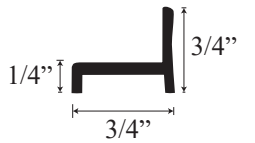

See website or call for detailed information.

• Specifications

Model Number: L-1630
Door Type: Single door with one return panel
Opening Style: Hinged
Opening widths: 4 1/2"- 45"
Door sizes: 18 3/4"- 31 1/2"
Walk through: 18 1/4"- 31", depending on opening
Glass thickness: 5/32"
Assembly: Read installation guide
Country of origin: United States of America

• For residential and hospitality use

L 1630 - Framed Hinged Door

Top View

Sidelight glass panel

Section or Side view

Header

Wall channel upright

Inner upright
Striker side

Glass door hinge

Threshold

Drip pan

Glass door frame

Magnetic glass
door frame

Outer striker
upright

Corner channel
upright

Corner striker
upright

Height (H)
71 1/4"

Width (W)
max 60"

Width (W)
min 4 1/2"
max 45"