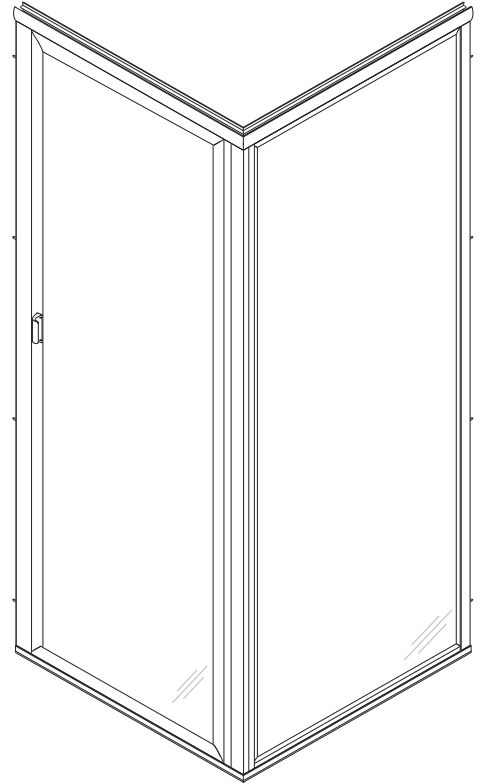

L 1630 - Framed Hinged Door

Features:

- Choice of 5/32" clear or spraylite/obscure glass fully, glazed and framed for this model.
- Built-in aluminum drip pan with vinyl or vinyl deflector.
- Magnetic striker allows superior performance with water leakage.
- Fillers available for wall or base outages greater than 1/4".
- Can be installed to hinge from left or right, though best to specify hinge location when ordering.
- Continuous piano hinges for door swing.
- Round and flat header option available.

Configurations:

- Consists of single door with one return panel.

Glass coating option:

- Diamon-Fusion treatment helps protect the build up of soap scum and hard water deposits and reduces cleaning time by 50%. Simply wipe down with a washcloth or squeegee after showering.

Codes/Standards

Tempered Glass
ANSI Z97.1
16 CFR 1201

• Material

High polished anodized aluminum.

• Colors

Available in Polished Chrome, Satin Nickel, Gold, Painted colors.

• Century Bathworks 3 year Limited Warranty

See website or call for detailed information.

• Specifications

Model Number: L-1630
Door Type: Single door with one return panel
Opening Style: Hinged
Opening widths: 4 1/2"- 45"
Door sizes: 18 3/4"- 31 1/2"
Walk through: 18 1/4"- 31", depending on opening
Glass thickness: 5/32"
Assembly: Read installation guide
Country of origin: United States of America

• For residential and hospitality use