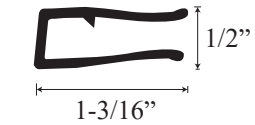

See website or call for detailed information.

• Specifications

Model Number: L-1630
Door Type: Single door with one return panel
Opening Style: Hinged
Opening widths: 4 1/2"- 45"
Door sizes: 18 3/4"- 31 1/2"
Walk through: 18 1/4"- 31", depending on opening
Glass thickness: 5/32"
Assembly: Read installation guide
Country of origin: United States of America

• For residential and hospitality use

L 1630 - Framed Hinged Door

Top View

Sidelight glass panel

Section or Side view

Header

Wall channel upright

Inner upright
Striker side

Glass door hinge

Threshold

Drip pan

Glass door frame

Magnetic glass
door frame

Outer striker
upright

Corner channel
upright

Corner striker
upright

Height (H)
71 1/4"

Width (W)
max 60"

Width (W)
min 4 1/2"
max 45"