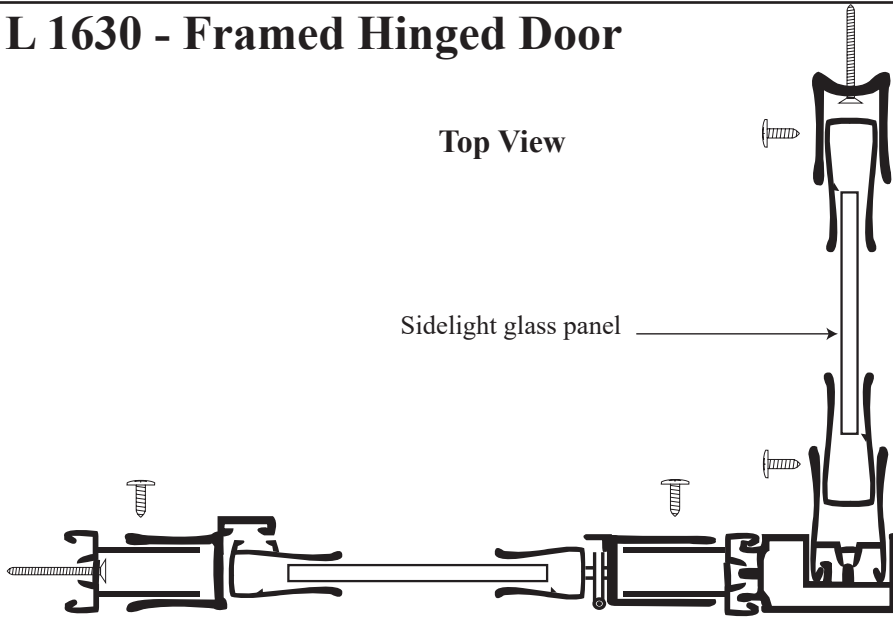

L 1630 - Framed Hinged Door

Features:

- Choice of 5/32" clear or spraylite/obscure glass fully, glazed and framed for this model.
- Built-in aluminum drip pan with vinyl or vinyl deflector.
- Magnetic striker allows superior performance with water leakage.
- Fillers available for wall or base outages greater than 1/4".
- Can be installed to hinge from left or right, though best to specify hinge location when ordering.
- Continuous piano hinges for door swing.
- Round and flat header option available.

See website or call for detailed information.

• Specifications

Model Number: L-1630
Door Type: Single door with one return panel
Opening Style: Hinged
Opening widths: 4 1/2"- 45"
Door sizes: 18 3/4"- 31 1/2"
Walk through: 18 1/4"- 31", depending on opening
Glass thickness: 5/32"
Assembly: Read installation guide
Country of origin: United States of America

• For residential and hospitality use

L 1630 - Framed Hinged Door

Top View

Sidelight glass panel

Section or Side view

Header

Wall channel upright

Inner upright
Striker side

Height (H)
71 1/4"

Width (W)
max 60"

Width (W)
min 4 1/2"
max 45"