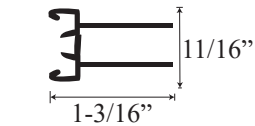

Glass door hinge

Threshold

Drip pan

Glass door frame

Magnetic glass
door frame

Outer striker
upright

Corner channel
upright

Corner striker
upright

Height (H)
71 1/4"

Width (W)
max 60"

Width (W)
min 4 1/2"
max 45"