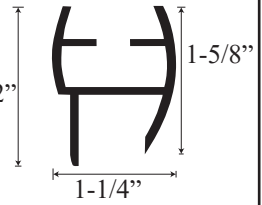

See website or call for detailed information.

• Specifications

Model Number: L-1630
Door Type: Single door with one return panel
Opening Style: Hinged
Opening widths: 4 1/2"- 45"
Door sizes: 18 3/4"- 31 1/2"
Walk through: 18 1/4"- 31", depending on opening
Glass thickness: 5/32"
Assembly: Read installation guide
Country of origin: United States of America

• For residential and hospitality use

L 1630 - Framed Hinged Door

Top View

Sidelight glass panel

Section or Side view

Header

Wall channel upright

Inner upright
Striker side

Glass door hinge

Threshold

Drip pan

Glass door frame

Magnetic glass
door frame

Outer striker
upright

Corner channel
upright

Corner striker
upright

Height (H)
71 1/4"

Width (W)
max 60"

Width (W)
min 4 1/2"
max 45"