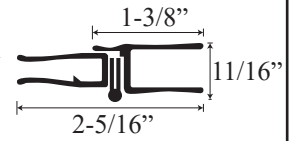

See website or call for detailed information.

• Specifications

Model Number: L-1630
Door Type: Single door with one return panel
Opening Style: Hinged
Opening widths: 4 1/2"- 45"
Door sizes: 18 3/4"- 31 1/2"
Walk through: 18 1/4"- 31", depending on opening
Glass thickness: 5/32"
Assembly: Read installation guide
Country of origin: United States of America

• For residential and hospitality use

L 1630 - Framed Hinged Door

Top View

Sidelight glass panel

Section or Side view

Header

Wall channel upright

Inner upright
Striker side

Glass door hinge

Threshold

Drip pan

Glass door frame

Magnetic glass
door frame

Outer striker
upright

Corner channel
upright

Corner striker
upright

Height (H)
71 1/4"

Width (W)
max 60"

Width (W)
min 4 1/2"
max 45"