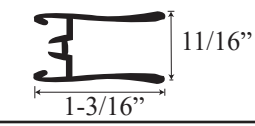

Glass door hinge

Threshold

Drip pan

Glass door frame

Magnetic glass
door frame

Outer striker
upright

Corner channel
upright

Corner striker
upright

Height (H)
71 1/4"

Width (W)
max 60"

Width (W)
min 4 1/2"
max 45"