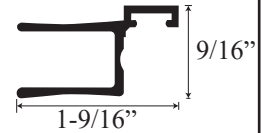

See website or call for detailed information.

• Specifications

Model Number: L-1630
Door Type: Single door with one return panel
Opening Style: Hinged
Opening widths: 4 1/2"- 45"
Door sizes: 18 3/4"- 31 1/2"
Walk through: 18 1/4"- 31", depending on opening
Glass thickness: 5/32"
Assembly: Read installation guide
Country of origin: United States of America

• For residential and hospitality use

L 1630 - Framed Hinged Door

Top View

Sidelight glass panel

Section or Side view

Header

Wall channel upright

Inner upright
Striker side

Glass door hinge

Threshold

Drip pan

Glass door frame

Magnetic glass
door frame

Outer striker
upright

Corner channel
upright

Corner striker
upright

Height (H)
71 1/4"

Width (W)
max 60"

Width (W)
min 4 1/2"
max 45"