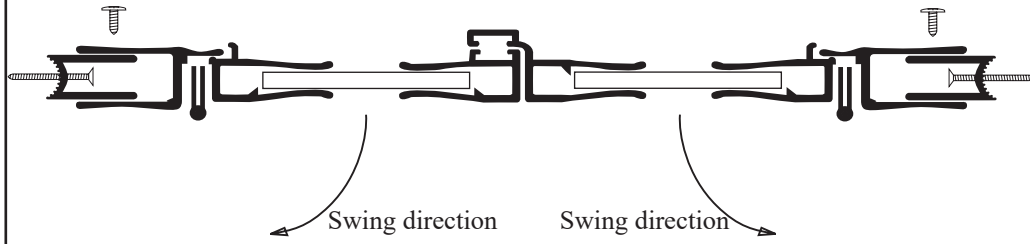

L 1629 - Lucette Framed French Door

Features:

- Choice of 5/32" clear or spraylite/obscure glass fully, glazed and framed for this model.
- Built-in aluminum drip pan with vinyl or vinyl deflector.
- Magnetic striker allows superior performance with water leakage.
- Fillers available for wall or base outages greater than 1/4".
- Can be installed to hinge from left or right, though best to specify hinge location when ordering.
- Continuous piano hinges for door swing.
- Round and flat header option available.

See website or call for detailed information.

• Specifications

Model Number: L-1629
Door Type: Two french doors
Opening Style: French
Opening widths: 32"- 60"
Door sizes: 19 3/4"- 33"
Walk through: 19 1/4"- 32 1/2", depending on opening
Glass thickness: 5/32"
Assembly: Read installation guide
Country of origin: United States of America

• For residential and hospitality use

L 1629 - Lucette Framed French Door

Top View

Section or Side view