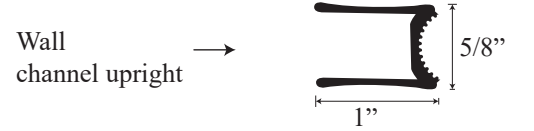

L 1629 - Lucette Framed French Door

Top View