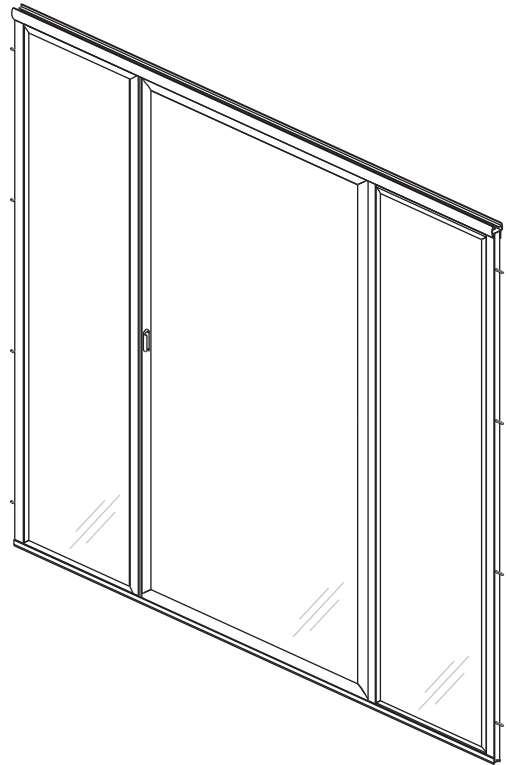

L 1628 - Lucette Framed Hinged Door

Features:

- Grills can be built into the door of any unit.
- Choice of 5/32" clear or spraylite/obscure glass fully, glazed and framed for this model.
- Built-in aluminum drip pan with vinyl or vinyl deflector.
- Magnetic striker allows superior performance with water leakage.
- Fillers available for wall or base outages greater than 1/4".
- Can be installed to hinge from left or right, though best to specify hinge location when ordering.
- Continuous piano hinges for door swing.
- Round and flat header option available.

Configurations:

- Consists of single door panel and two sidelight panel;

Glass coating option:

- Diamon-Fusion treatment helps protect the build up of soap scum and hard water deposits and reduces cleaning time by 50%. Simply wipe down with a washcloth or squeegee after showering.

Codes/Standards

Tempered Glass
ANSI Z97.1
16 CFR 1201

• Material

High polished anodized aluminum.

• Colors

Available in Polished Chrome, Satin Nickel, Gold, Painted colors.

• Century Bathworks 3 year Limited Warranty

See website or call for detailed information.

• Specifications

Model Number: L-1628
Door Type: Single door with two sidelight panel
Opening Style: Hinged
Opening widths: 28" - 60"
Door sizes: 18 3/4" - 31 1/2"
Walk through: 18 1/4" - 31", depending on opening
Glass thickness: 5/32"
Assembly: Read installation guide
Country of origin: United States of America

• For residential and hospitality use