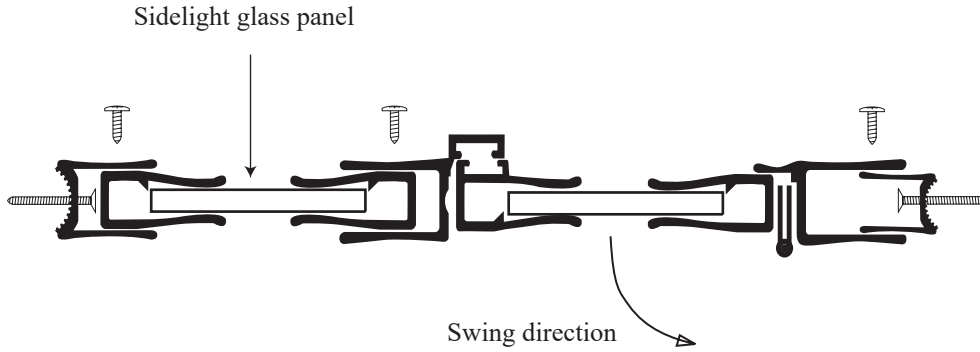

L 1627 - Lucette Framed Hinged Door

Features:

- Choice of 5/32" clear or spraylite/obscure glass fully, glazed and framed for this model.
- Built-in aluminum drip pan with vinyl or vinyl deflector.
- Magnetic striker allows superior performance with water leakage.
- Fillers available for wall or base outages greater than 1/4".
- Can be installed to hinge from left or right, though best to specify hinge location when ordering.
- Continuous piano hinges for door swing.
- Round and flat header option available.

Configurations:

- Consists of single door panel and one sidelight glass panel.

Glass coating option:

- Diamon-Fusion treatment helps protect the build up of soap scum and hard water deposits and reduces cleaning time by 50%. Simply wipe down with a washcloth or squeegee after showering.

See website or call for detailed information.

• Specifications

Model Number: L-1627
Door Type: Single door with one sidelight panel
Opening Style: Hinged
Opening widths: 30"- 60"
Glass widths: 18 3/4"- 31 1/2"
Walk through: 18 1/4"- 31", based on openings
Glass thickness: 5/32"
Assembly: Read installation guide
Country of origin: United States of America

• For residential and hospitality use

L 1627 - Lucette Framed Hinged Door

Top View

Section or Side view