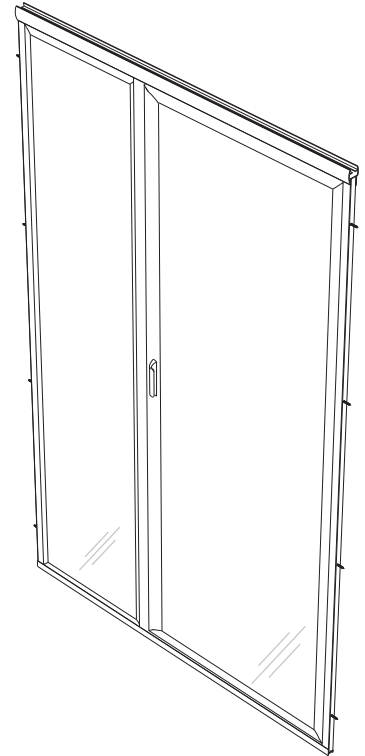

L 1627 - Lucette Framed Hinged Door

Features:

- Choice of 5/32" clear or spraylite/obscure glass fully, glazed and framed for this model.
- Built-in aluminum drip pan with vinyl or vinyl deflector.
- Magnetic striker allows superior performance with water leakage.
- Fillers available for wall or base outages greater than 1/4".
- Can be installed to hinge from left or right, though best to specify hinge location when ordering.
- Continuous piano hinges for door swing.
- Round and flat header option available.

Configurations:

- Consists of single door panel and one sidelight glass panel.

Glass coating option:

- Diamon-Fusion treatment helps protect the build up of soap scum and hard water deposits and reduces cleaning time by 50%. Simply wipe down with a washcloth or squeegee after showering.

Codes/Standards

Tempered Glass
ANSI Z97.1
16 CFR 1201

• Material

High polished anodized aluminum.

• Colors

Available in Polished Chrome, Satin Nickel, Gold, Painted colors.

• Century Bathworks 3 year Limited Warranty

See website or call for detailed information.

• Specifications

Model Number: L-1627
Door Type: Single door with one sidelight panel
Opening Style: Hinged
Opening widths: 30"- 60"
Glass widths: 18 3/4"- 31 1/2"
Walk through: 18 1/4"- 31", based on openings
Glass thickness: 5/32"
Assembly: Read installation guide
Country of origin: United States of America

• For residential and hospitality use