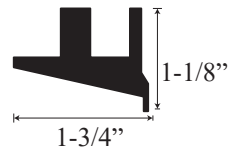

See website or call for detailed information.

• Specifications

Model Number: L-158
Door Type: Two sliding doors
Opening Style: Sliding
Opening widths: 38"- 72"
Door Sizes: 19"- 36"
Walk through: 16 1/2"- 33 1/2", based on opening size
Glass thickness: 5/32"
Assembly: Read installation guide
Country of origin: United States of America

• For residential and hospitality use

L 158 - Lucette Framed Sliding Door

Top View

Header

Wall channel upright

Towel bar

Section or Side view

Rubber bumpers

Door track

Track guide

Glass side and bottom frame

Glass top door frame