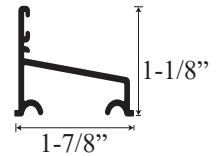

See website or call for detailed information.

• Specifications

Model Number: L-158
Door Type: Two sliding doors
Opening Style: Sliding
Opening widths: 38"- 72"
Door Sizes: 19"- 36"
Walk through: 16 1/2"- 33 1/2", based on opening size
Glass thickness: 5/32"
Assembly: Read installation guide
Country of origin: United States of America

• For residential and hospitality use

L 158 - Lucette Framed Sliding Door

Top View

Header

Wall channel upright

Towel bar

Section or Side view

Rubber bumpers

Door track

Track guide

Glass side and bottom frame

Glass top door frame