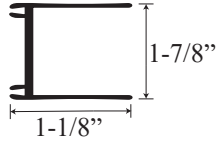

See website or call for detailed information.

• Specifications

Model Number: L-158
Door Type: Two sliding doors
Opening Style: Sliding
Opening widths: 38"- 72"
Door Sizes: 19"- 36"
Walk through: 16 1/2"- 33 1/2", based on opening size
Glass thickness: 5/32"
Assembly: Read installation guide
Country of origin: United States of America

• For residential and hospitality use

L 158 - Lucette Framed Sliding Door

Top View

Header

Wall channel upright

Towel bar

Section or Side view

Rubber bumpers

Door track

Track guide

Glass side and bottom frame

Glass top door frame