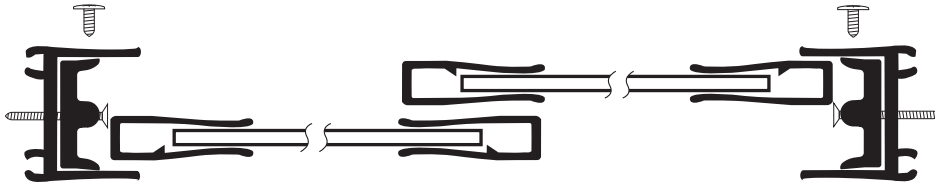

L 158 - Lucette Framed Sliding Door

Top View

Header

Wall channel upright

Towel bar