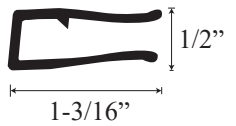

See website or call for detailed information.

• Specifications

Model Number: L-158
Door Type: Two sliding doors
Opening Style: Sliding
Opening widths: 38"- 72"
Door Sizes: 19"- 36"
Walk through: 16 1/2"- 33 1/2", based on opening size
Glass thickness: 5/32"
Assembly: Read installation guide
Country of origin: United States of America

• For residential and hospitality use

L 158 - Lucette Framed Sliding Door

Top View

Header

Wall channel upright

Towel bar

Section or Side view

Rubber bumpers

Door track

Track guide

Glass side and bottom frame

Glass top door frame