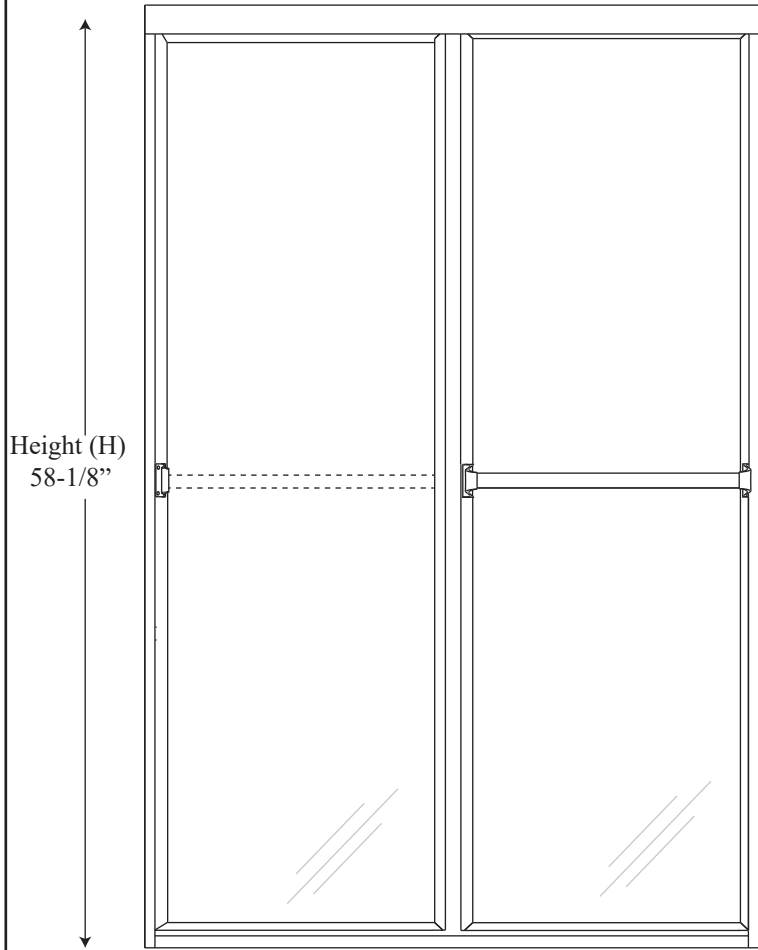

L 158 - Lucette Framed Sliding Door

Features:

- Choice of 5/32" clear or spraylite/obscure glass fully, glazed and framed for this model.
- Fillers available for wall or base outages greater than 3/16".
- Round and crown header option available.
- Easy to clean bottom track.
- Vinyl wall seals eliminate the need for caulking.
- Adjustable rollers with ball bearings and nylon tires.

See website or call for detailed information.

• Specifications

Model Number: L-158
Door Type: Two sliding doors
Opening Style: Sliding
Opening widths: 38"- 72"
Door Sizes: 19"- 36"
Walk through: 16 1/2"- 33 1/2", based on opening size
Glass thickness: 5/32"
Assembly: Read installation guide
Country of origin: United States of America

• For residential and hospitality use

L 158 - Lucette Framed Sliding Door

Top View

Header

Wall channel upright

Towel bar

Section or Side view

Rubber bumpers

Door track

Track guide

Glass side and bottom frame

Glass top door frame