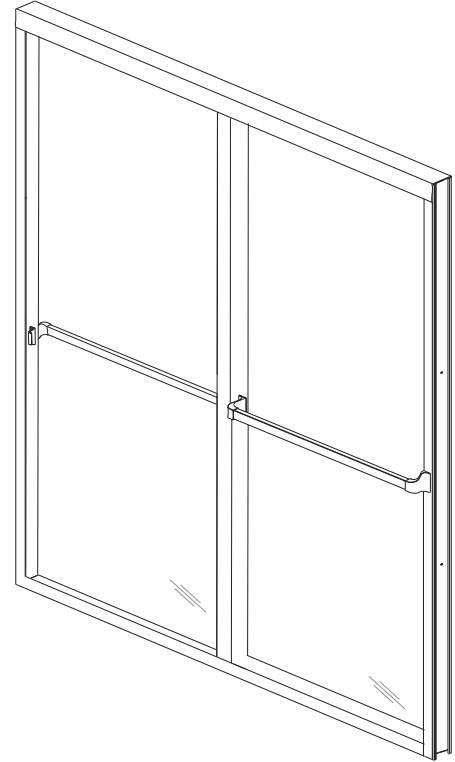

L 158 - Lucette Framed Sliding Door

Features:

- Choice of 5/32" clear or spraylite/obscure glass fully, glazed and framed for this model.
- Fillers available for wall or base outages greater than 3/16".
- Round and crown header option available.
- Easy to clean bottom track.
- Vinyl wall seals eliminate the need for caulking.
- Adjustable rollers with ball bearings and nylon tires.

Configurations:

- Consists of two sliding doors.

Glass coating option:

- Diamon-Fusion treatment helps protect the build up of soap scum and hard water deposits and reduces cleaning time by 50%. Simply wipe down with a washcloth or squeegee after showering.

Codes/Standards

Tempered Glass
ANSI Z97.1
16 CFR 1201

• Material

High polished anodized aluminum.

• Colors

Available in Polished Chrome, Satin Nickel, Gold, Painted colors.

• Century Bathworks 3 year Limited Warranty

See website or call for detailed information.

• Specifications

Model Number: L-158
Door Type: Two sliding doors
Opening Style: Sliding
Opening widths: 38"- 72"
Door Sizes: 19"- 36"
Walk through: 16 1/2"- 33 1/2", based on opening size
Glass thickness: 5/32"
Assembly: Read installation guide
Country of origin: United States of America

• For residential and hospitality use