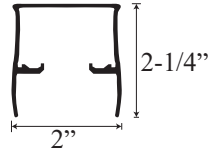

See website or call for detailed information.

• Specifications

Model Number: L-158
Door Type: Two sliding doors
Opening Style: Sliding
Opening widths: 38"- 72"
Door Sizes: 19"- 36"
Walk through: 16 1/2"- 33 1/2", based on opening size
Glass thickness: 5/32"
Assembly: Read installation guide
Country of origin: United States of America

• For residential and hospitality use

L 158 - Lucette Framed Sliding Door

Top View

Header

Wall channel upright

Towel bar

Section or Side view

Rubber bumpers