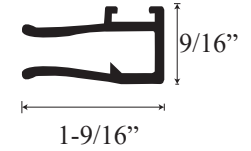

### • Specifications

Model Number: L-100  
Door Type: Single panel  
Opening Style: Hinged  
Opening widths: 4 1/2"- 48"  
Glass thickness: 5/32"  
Assembly: Read installation guide  
Country of origin: United States of America

# L 100 - Lucette Framed panel

Top View

Wall channel upright →

Threshold →

Glass door frame →

Section or Side view

Magnetic glass door frame →

Height (H)  
(max 80")

Width (W)  
min 4 1/2"  
max 48"