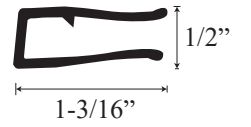

### • Specifications

Model Number: L-100  
Door Type: Single panel  
Opening Style: Hinged  
Opening widths: 4 1/2"- 48"  
Glass thickness: 5/32"  
Assembly: Read installation guide  
Country of origin: United States of America

# L 100 - Lucette Framed panel

Top View

Wall channel upright →

Threshold →

Glass door frame →

Section or Side view

Magnetic glass door frame →

Height (H)  
(max 80")

Width (W)  
min 4 1/2"  
max 48"