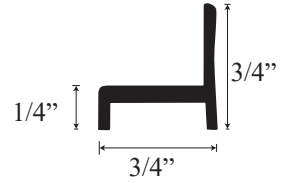

### • Specifications

Model Number: L-100  
Door Type: Single panel  
Opening Style: Hinged  
Opening widths: 4 1/2"- 48"  
Glass thickness: 5/32"  
Assembly: Read installation guide  
Country of origin: United States of America

# L 100 - Lucette Framed panel

Top View

Wall channel upright →

Threshold →

Glass door frame →

Section or Side view

Magnetic glass door frame →

Height (H)  
(max 80")

Width (W)  
min 4 1/2"  
max 48"