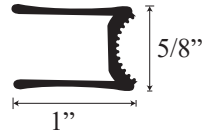

Wall channel upright →