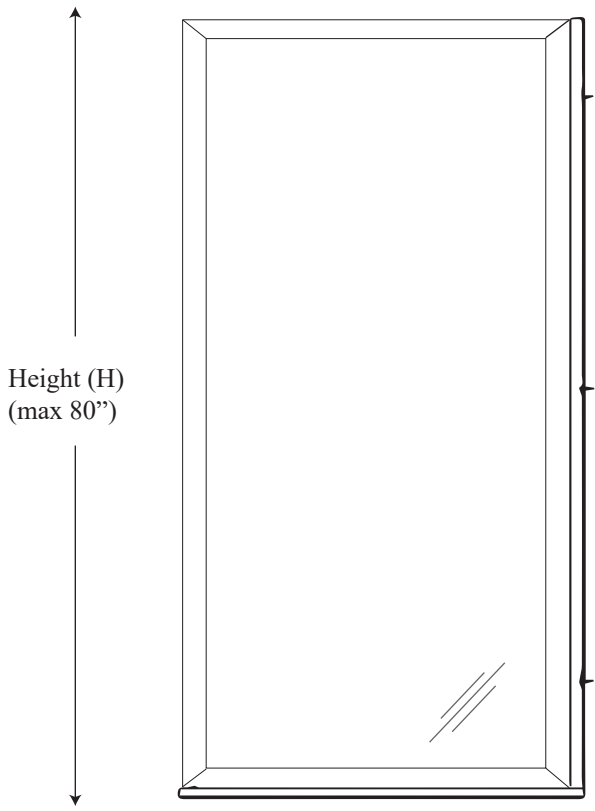

### Features:

- Choice of 5/32" clear or spraylite/obscure glass, fully glazed and framed for this model.
- Fillers available for wall or base outages greater than 1/4".
- Can be installed from left or right, though best to specify hinge location when ordering.

### • Specifications

Model Number: L-100  
Door Type: Single panel  
Opening Style: Hinged  
Opening widths: 4 1/2"- 48"  
Glass thickness: 5/32"  
Assembly: Read installation guide  
Country of origin: United States of America

# L 100 - Lucette Framed panel

Top View

Wall channel upright →

Threshold →

Glass door frame →

Section or Side view

Magnetic glass door frame →

Height (H)  
(max 80")

Width (W)  
min 4 1/2"  
max 48"