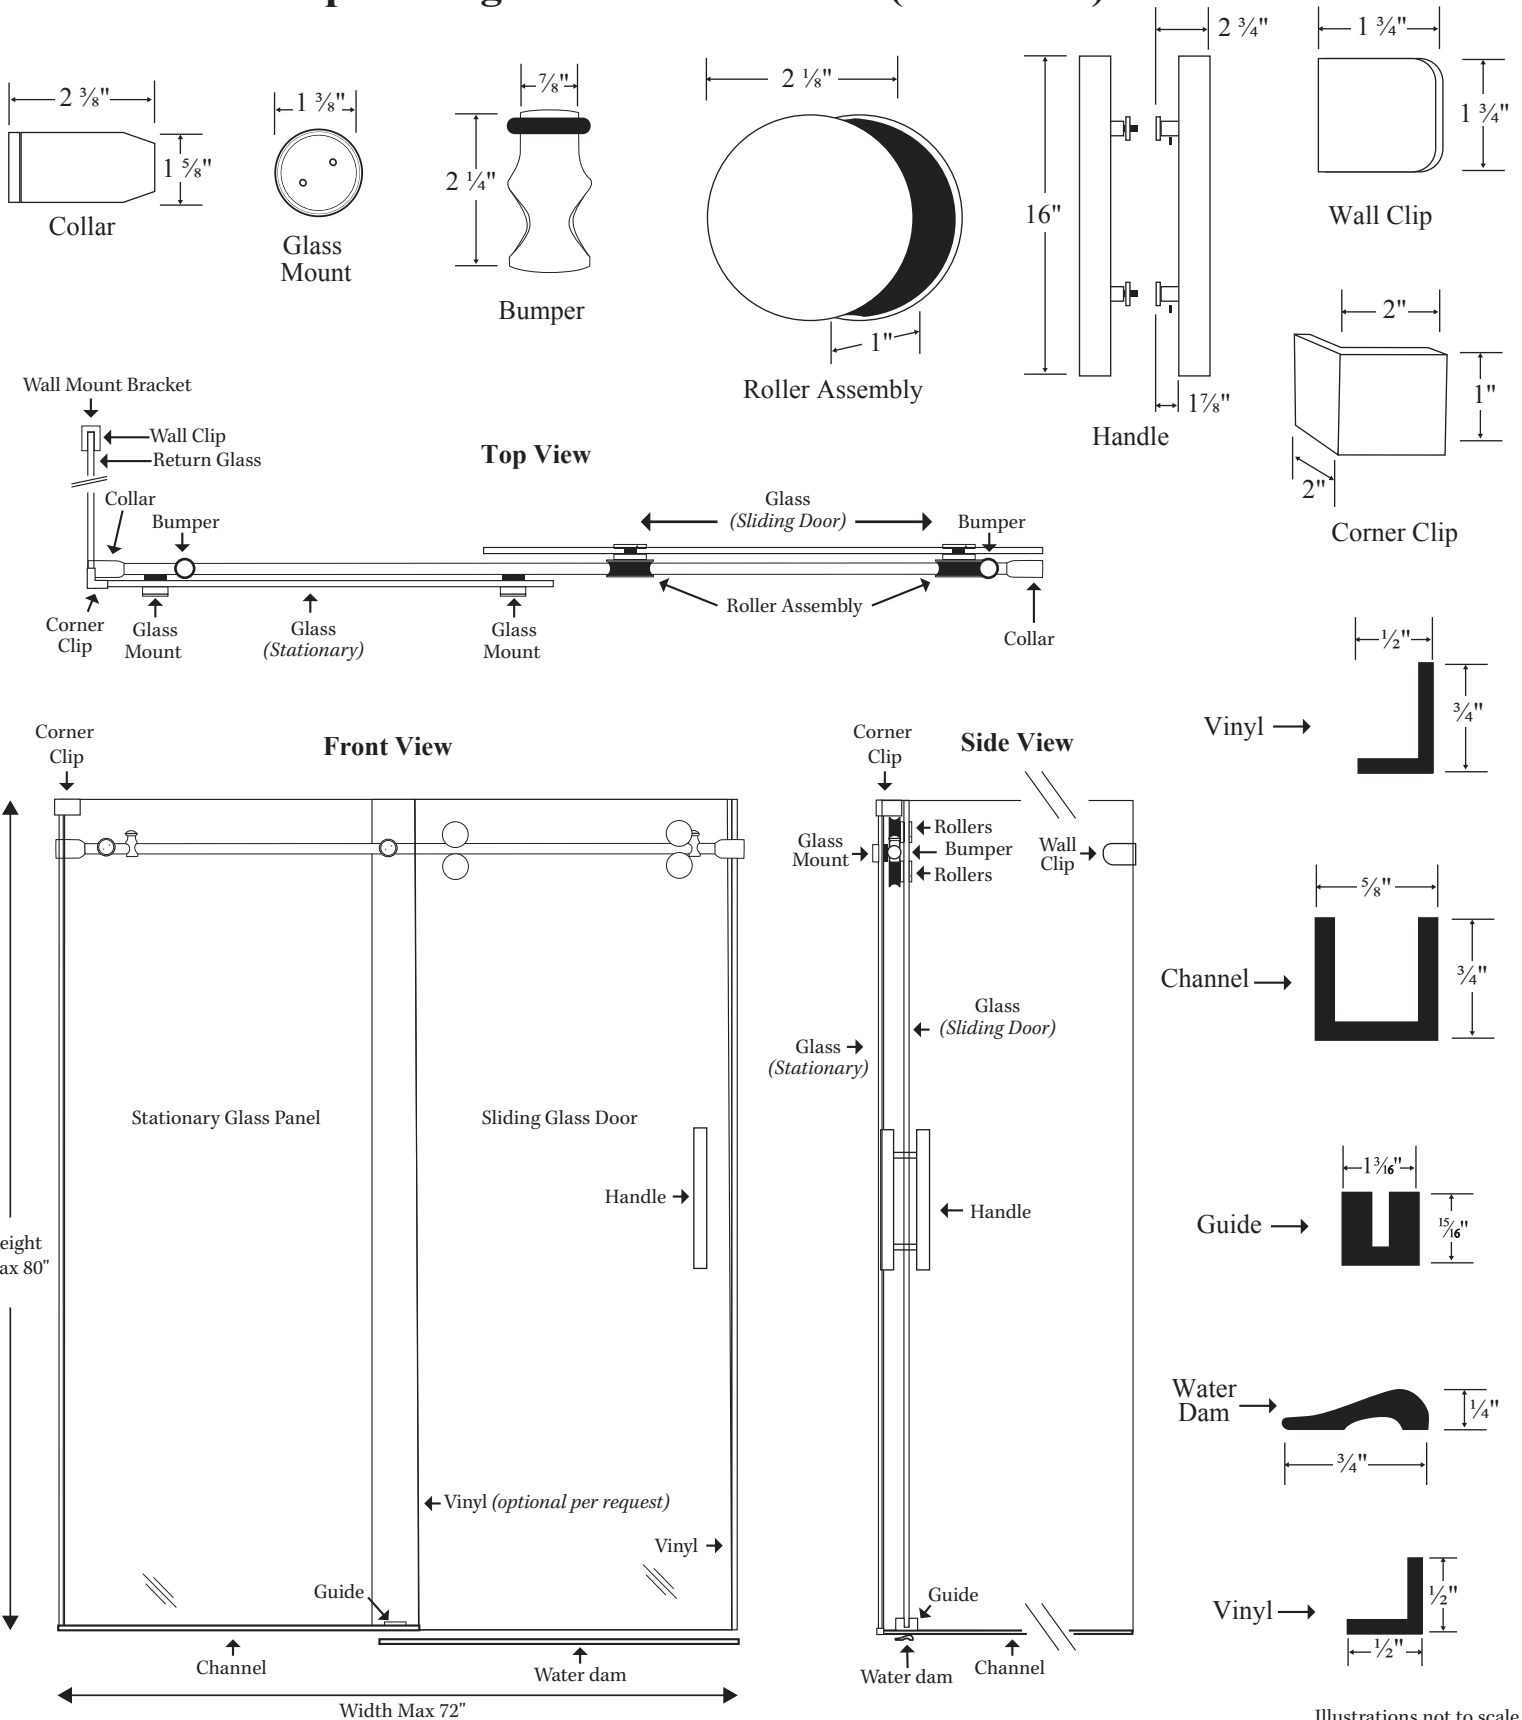

Glusstec Elite Top Rolling Slider with Return (Barndoor)

Illustrations not to scale