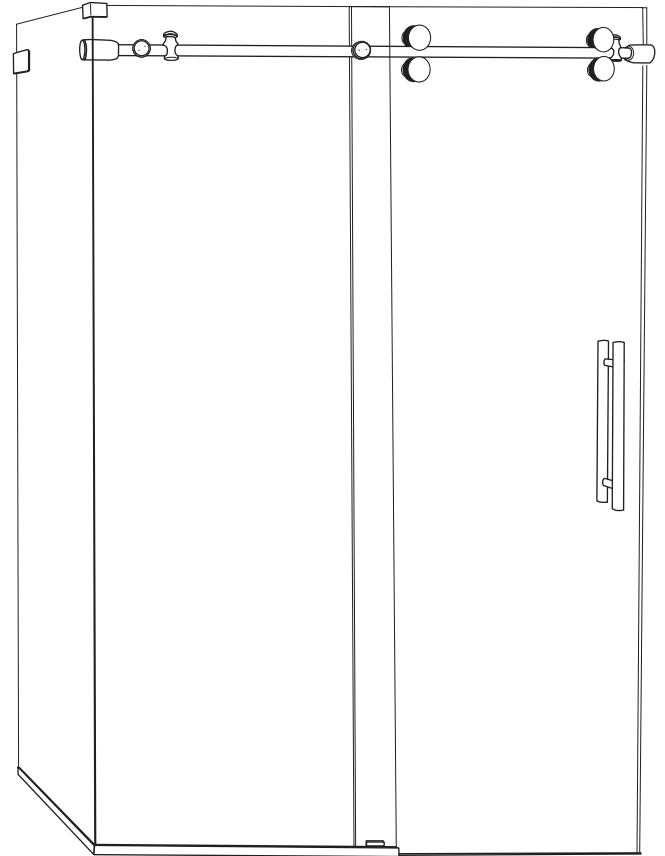

Glusstec Elite Top Rolling Slider with Return (Barndoor)

Features:

- Stainless steel hardware
- Adjustable height rollers for a precise installation
- 16" ladder pull
- Adjustable door stops
- Accommodates openings up to 72" wide and 80" tall (custom widths are available)

Configurations:

- Consists of 1 door sliding, 1 stationary panel, 1 return panel

Glass coating option:

- Diamon-Fusion treatment helps protect the build up of soap scum and hard water deposits and reduces cleaning time by 50%. Simply wipe down with a washcloth or squeegee after showering.

Codes/Standards

Tempered Glass
ANSI Z97.1
16 CFR 1201

• Material

High quality Stainless Steel.

• Colors

Available in Brushed Stainless, Polished Stainless, Matte Black

• Century Bathworks 3 year Limited Warranty

See website or call for detailed information.

• Specifications

Model Number: Elite Barndoor bypass with 90° return panel
Door Type: 1 sliding door
Opening style: Sliding
Glass thickness: 3/8"
Assembly: Read installation guide

• For residential and hospitality use