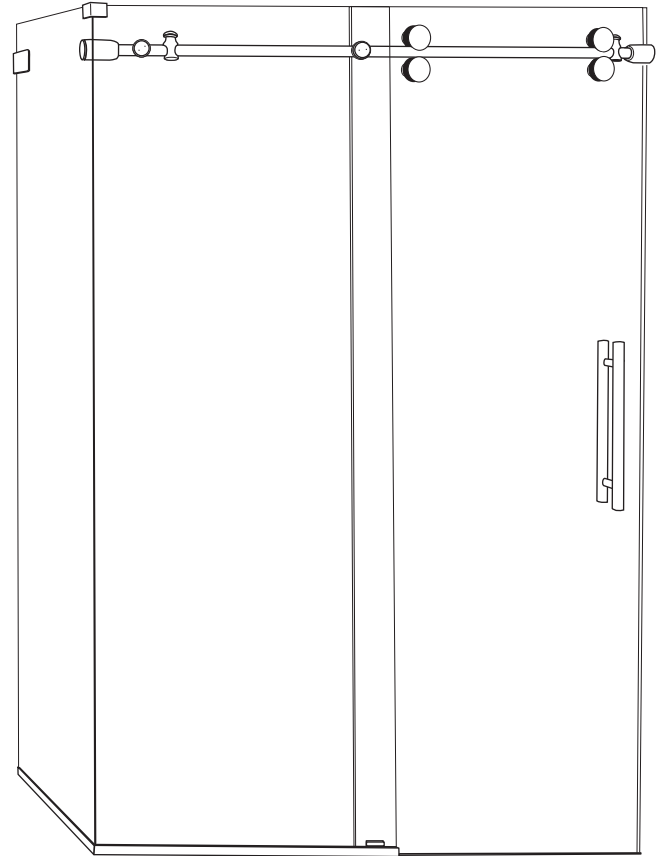

Glusstec Elite Top Rolling Slider with Return (Barndoor)

Features:

- Stainless steel hardware
- Adjustable height rollers for a precise installation
- 16" ladder pull
- Adjustable door stops
- Accommodates openings up to 72" wide and 80" tall (custom widths are available)

Configurations:

- Consists of 1 door sliding, 1 stationary panel, 1 return panel

Glass coating option:

- Diamon-Fusion treatment helps protect the build up of soap scum and hard water deposits and reduces cleaning time by 50%. Simply wipe down with a washcloth or squeegee after showering.

Codes/Standards

Tempered Glass
ANSI Z97.1
16 CFR 1201

• Material

High quality Stainless Steel.

• Colors

Available in Brushed Stainless, Polished Stainless, Matte Black

• Century Bathworks 3 year Limited Warranty

See website or call for detailed information.

• Specifications

Model Number:	Elite Barndoor bypass with 90° return panel
Door Type:	1 sliding door
Opening style:	Sliding
Glass thickness:	3/8"
Assembly:	Read installation guide