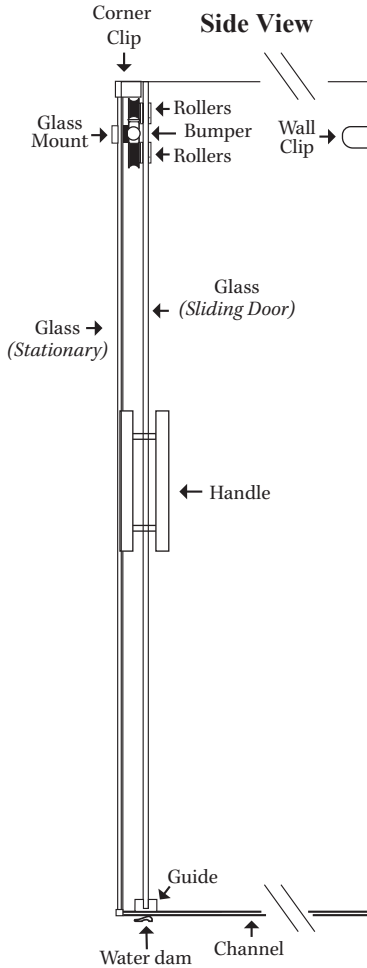

### Features:

- Stainless steel hardware
- Adjustable height rollers for a precise installation
- 16" ladder pull
- Adjustable door stops
- Accommodates openings up to 72" wide and 80" tall (custom widths are available)

### • Specifications

Model Number: Elite Barndoor bypass with 90° return panel  
Door Type: 1 sliding door  
Opening style: Sliding  
Glass thickness: 3/8"  
Assembly: Read installation guide

## Centec Select Top Rolling Slider with Return (Barndoor)

**Top View**

**Front View**

**Side View**

Vinyl →

Channel →

Guide →

Water Dam →