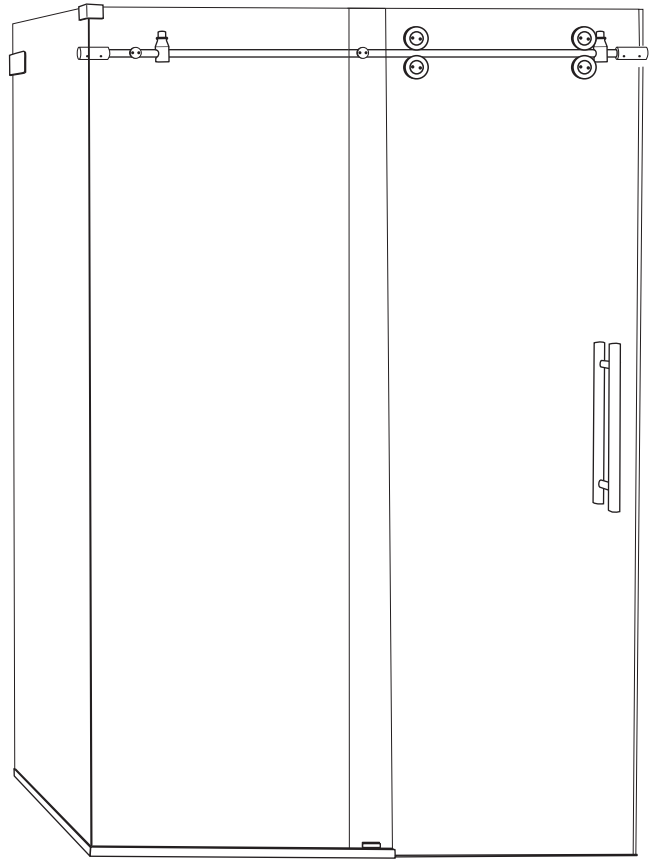

Centec Select Top Rolling Slider with Return (Barndoor)

Features:

- Stainless steel hardware
- Adjustable height rollers for a precise installation
- 16" ladder pull
- Adjustable door stops
- Accommodates openings up to 72" wide and 80" tall (custom widths are available)

Configurations:

- Consists of 1 door sliding, 1 stationary panel, 1 return panel

Glass coating option:

- Diamon-Fusion treatment helps protect the build up of soap scum and hard water deposits and reduces cleaning time by 50%. Simply wipe down with a washcloth or squeegee after showering.

Codes/Standards

Tempered Glass
ANSI Z97.1
16 CFR 1201

• Material

High quality Stainless Steel.

• Colors

Available in Brushed Stainless, Polished Stainless, Matte Black

• Century Bathworks 3 year Limited Warranty

See website or call for detailed information.

• Specifications

Model Number: Elite Barndoor bypass with 90° return panel
Door Type: 1 sliding door
Opening style: Sliding
Glass thickness: 3/8"
Assembly: Read installation guide