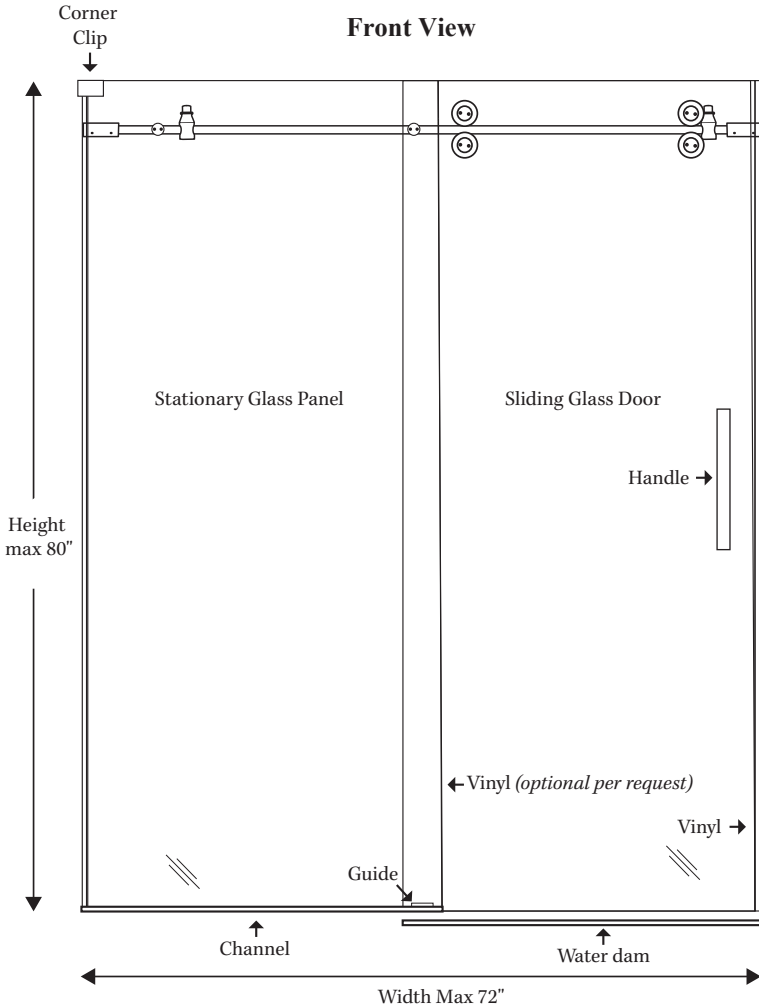

### Features:

- Stainless steel hardware
- Adjustable height rollers for a precise installation
- 16" ladder pull
- Adjustable door stops
- Accommodates openings up to 72" wide and 80" tall (custom widths are available)

### Configurations:

- Consists of 1 door sliding, 1 stationary panel, 1 return panel

### • Specifications

Model Number: Elite Barndoor bypass with 90° return panel  
Door Type: 1 sliding door  
Opening style: Sliding  
Glass thickness: 3/8"  
Assembly: Read installation guide

## Centec Select Top Rolling Slider with Return (Barndoor)

**Top View**

**Front View**

**Side View**

Vinyl →

Channel →

Guide →

Water Dam →