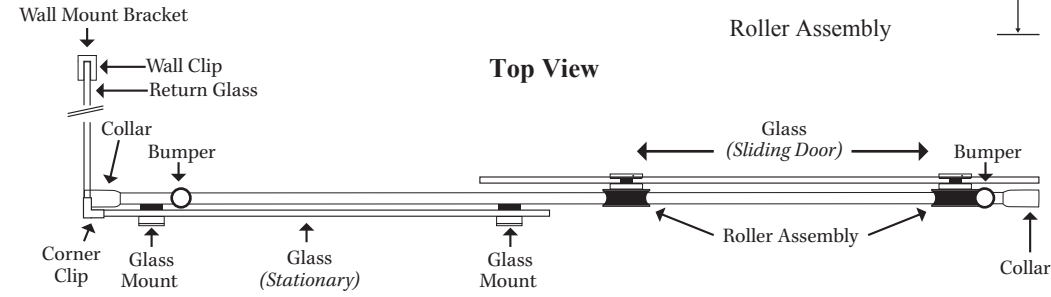

Top View

Side View