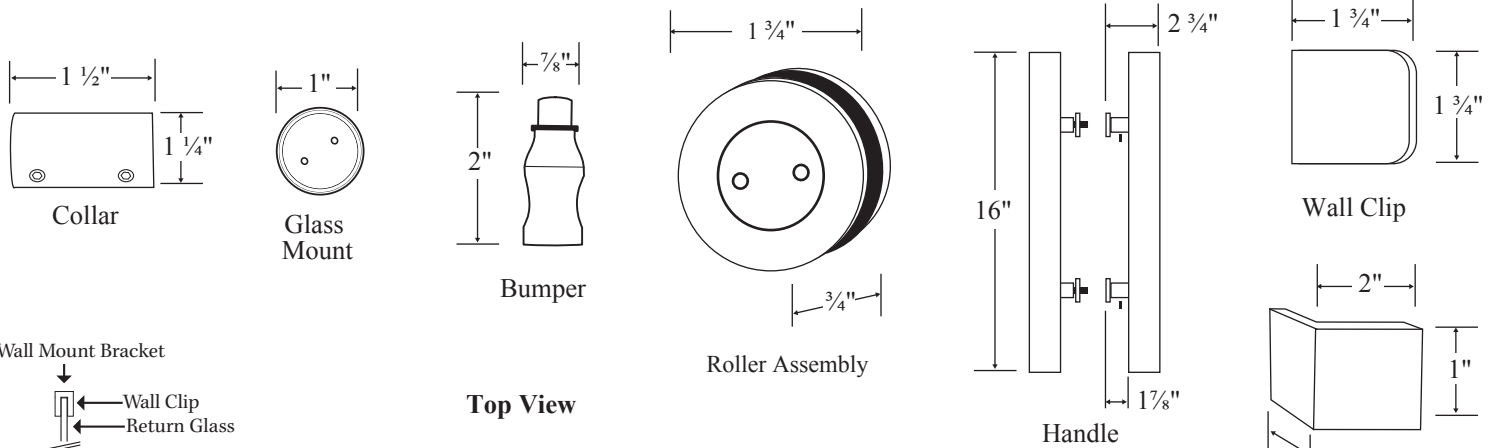

Centec Select Top Rolling Slider with Return (Barndoor)

Top View