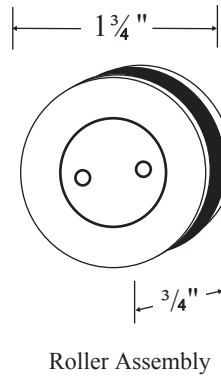

Centec Select Top Rolling Slider (Barndoor)