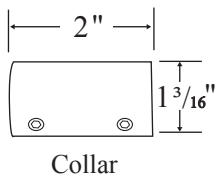

Centec Select Top Rolling Slider (Barndoor)