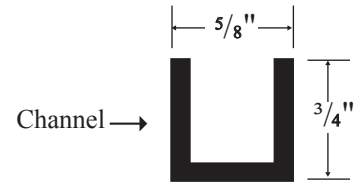

- **Specifications**

Model Number: Select Barndoor bypass
Door Type: 1 sliding door
Opening style: Sliding
Glass thickness: 3/8"
Assembly: Read installation guide

- **For residential and hospitality use**

Centec Select Top Rolling Slider (Barndoor)

Front View

Side View

Illustrations not to scale