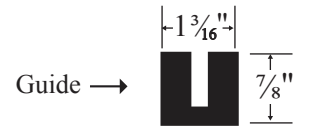

Centec Select Top Rolling Slider (Barndoor)

Side View

Illustrations not to scale