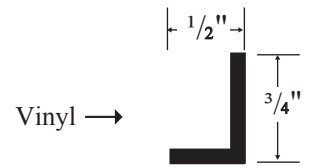

Centec Select Top Rolling Slider (Barndoor)