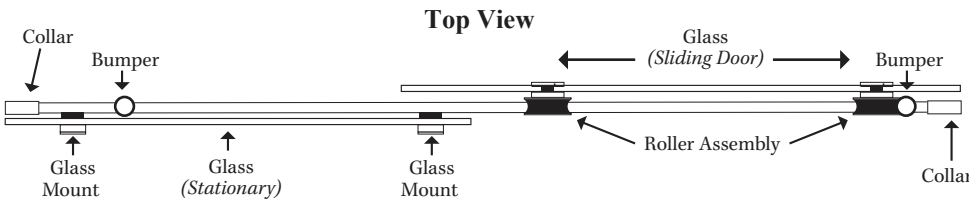

Centec Select Top Rolling Slider (Barndoor)