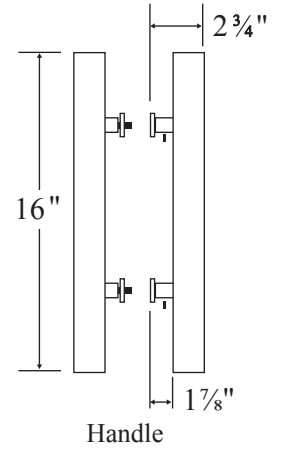

Centec Select Top Rolling Slider (Barndoor)