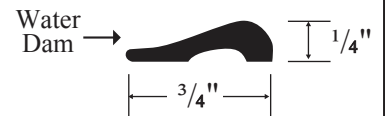

Centec Select Top Rolling Slider (Barndoor)

Side View

Illustrations not to scale