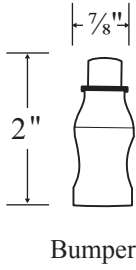

Centec Select Top Rolling Slider (Barndoor)