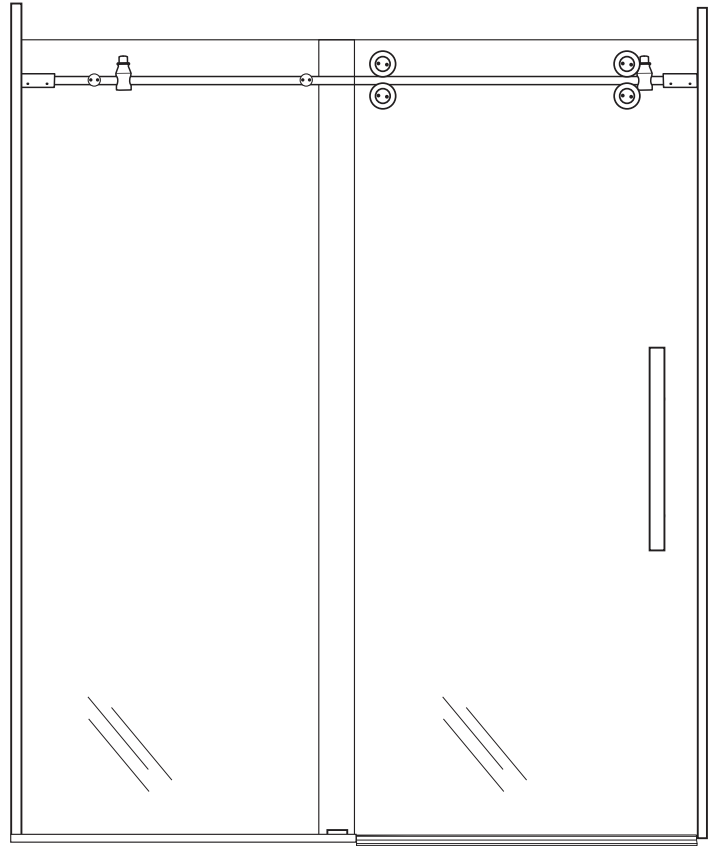

Centec Select Top Rolling Slider (Barndoor)

Features:

- Stainless steel hardware
- Adjustable height rollers for a precise installation
- 16" ladder pull
- Adjustable door stops
- Accommodates openings up to 62" wide and 80" tall (custom widths are available)

Configurations:

- Consists of 1 door sliding and 1 stationary panel

Glass coating option:

- Diamon-Fusion treatment helps protect the build up of soap scum and hard water deposits and reduces cleaning time by 50%. Simply wipe down with a washcloth or squeegee after showering.

Codes/Standards

Tempered Glass
ANSI Z97.1
16 CFR 1201

- **Material**

High quality Stainless Steel.

- **Colors**

Available in Brushed Stainless, Polished Stainless, Matte Black

- **Century Bathworks 3 year Limited Warranty** See website or call for detailed information.

- **Specifications**

Model Number: Select Barndoor bypass
Door Type: 1 sliding door
Opening style: Sliding
Glass thickness: 3/8"
Assembly: Read installation guide

- **For residential and hospitality use**