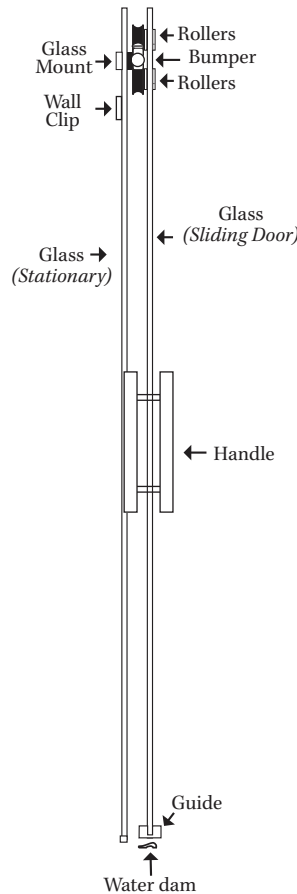

Centec Select Top Rolling Slider (Barndoor)

Features:

- Stainless steel hardware
- Adjustable height rollers for a precise installation
- 16" ladder pull
- Adjustable door stops
- Accommodates openings up to 62" wide and 80" tall (custom widths are available)

- **Specifications**

Model Number: Select Barndoor bypass
Door Type: 1 sliding door
Opening style: Sliding
Glass thickness: 3/8"
Assembly: Read installation guide

- **For residential and hospitality use**

Centec Select Top Rolling Slider (Barndoor)

Front View

Side View

Illustrations not to scale