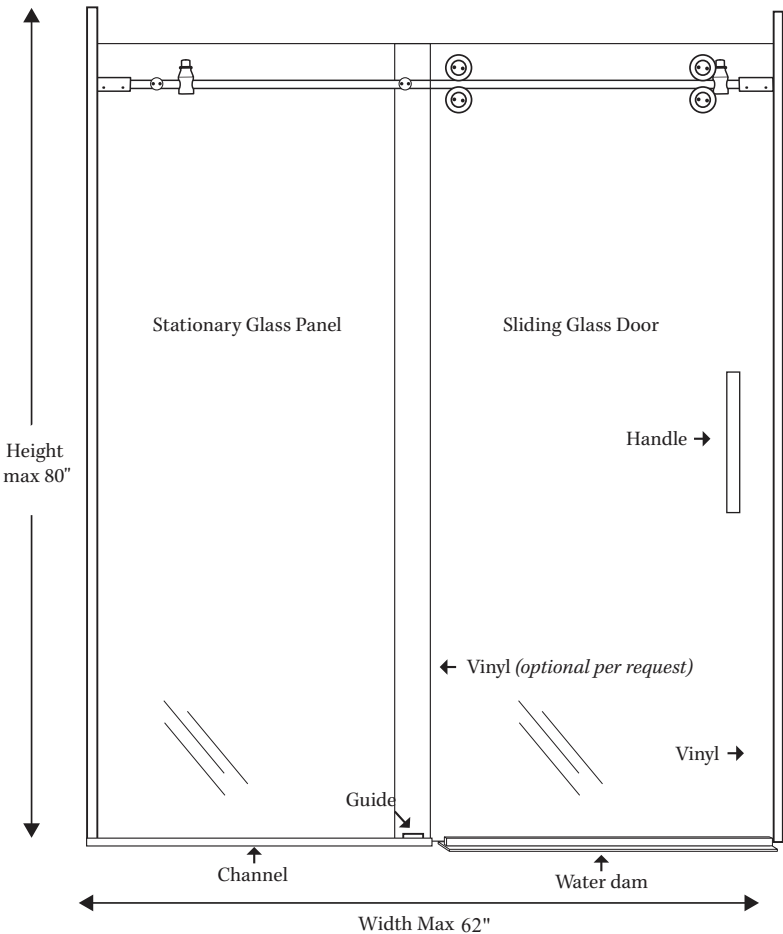

Centec Select Top Rolling Slider (Barndoor)

Features:

- Stainless steel hardware
- Adjustable height rollers for a precise installation
- 16" ladder pull
- Adjustable door stops
- Accommodates openings up to 62" wide and 80" tall (custom widths are available)

- **Specifications**

Model Number: Select Barndoor bypass
Door Type: 1 sliding door
Opening style: Sliding
Glass thickness: 3/8"
Assembly: Read installation guide

- **For residential and hospitality use**

Centec Select Top Rolling Slider (Barndoor)

Front View

Side View

Illustrations not to scale