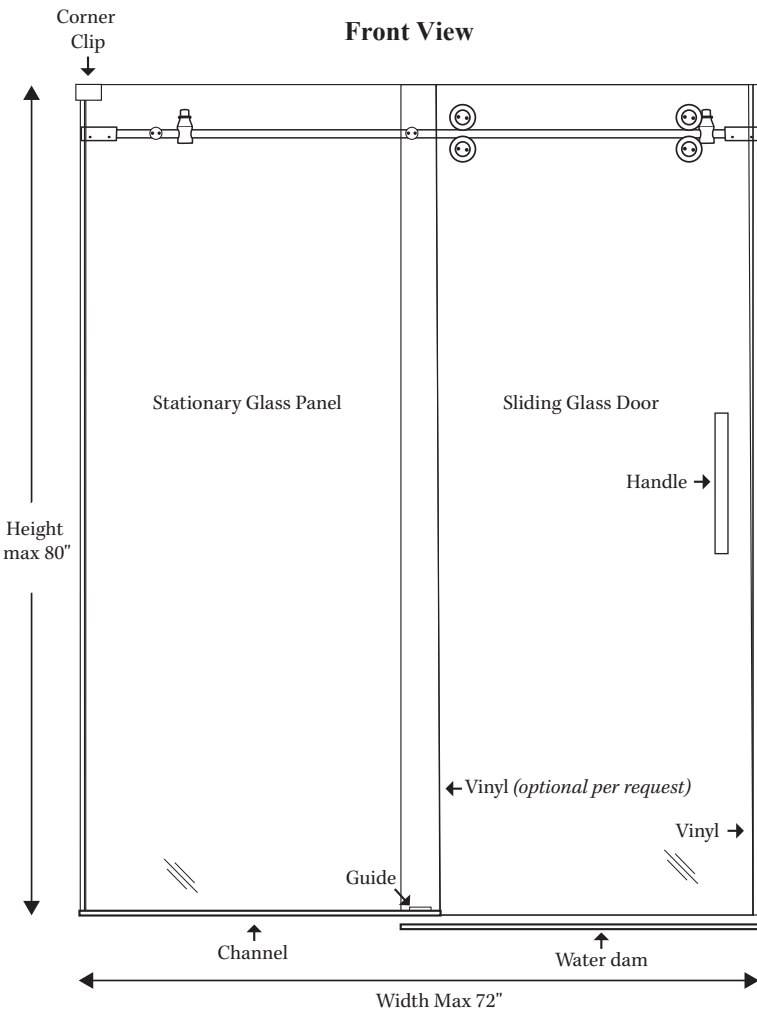

Centec Select Top Rolling Slider with Return (Barndoor)

Illustrations not to scale