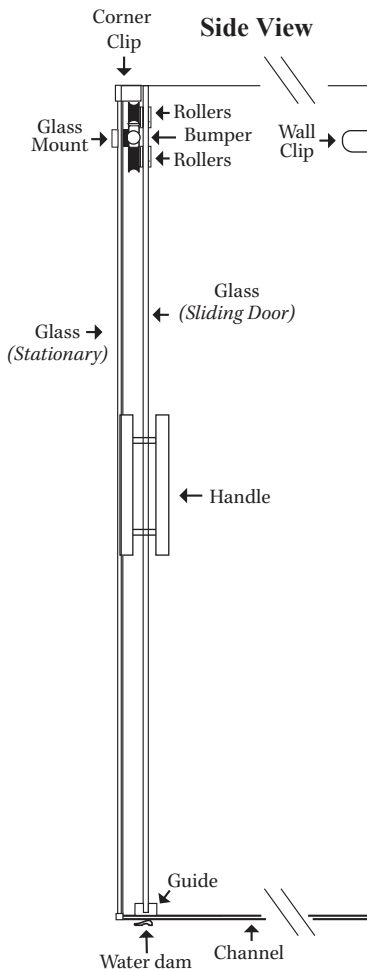

Centec Select Top Rolling Slider with Return (Barndoor)

Illustrations not to scale