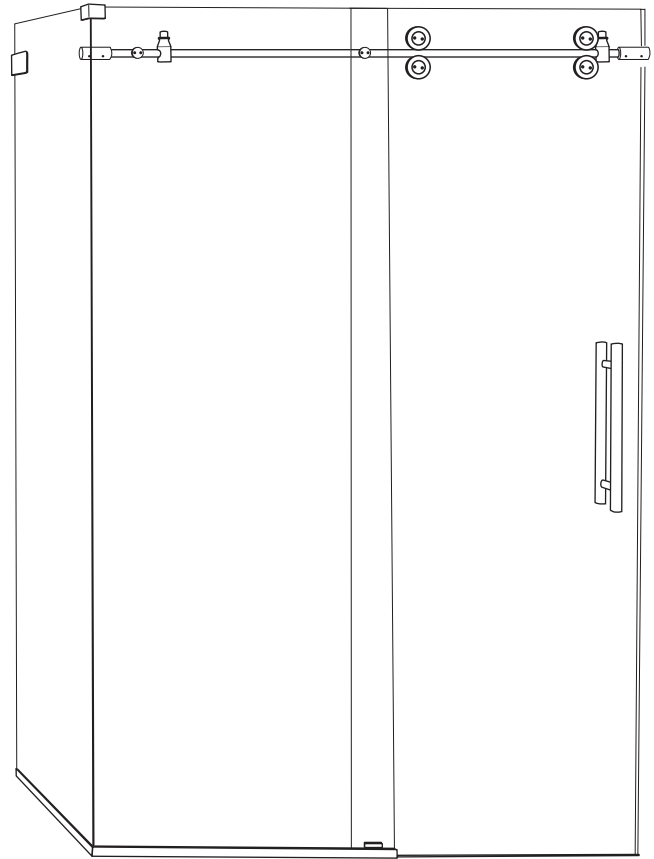

Centec Select Top Rolling Slider with Return (Barndoor)

Features:

- Stainless steel hardware
- Adjustable height rollers for a precise installation
- 16" ladder pull
- Adjustable door stops
- Accommodates openings up to 72" wide and 80" tall (custom widths are available)

Configurations:

- Consists of 1 door sliding, 1 stationary panel, 1 return panel

Glass coating option:

- Diamon-Fusion treatment helps protect the build up of soap scum and hard water deposits and reduces cleaning time by 50%. Simply wipe down with a washcloth or squeegee after showering.

Codes/Standards

Tempered Glass
ANSI Z97.1
16 CFR 1201

• Material

High quality Stainless Steel.

• Colors

Available in Brushed Stainless, Polished Stainless, Matte Black

- **Century Bathworks 3 year Limited Warranty** See website or call for detailed information.

• Specifications

Model Number: Elite Barndoor bypass with 90° return panel
Door Type: 1 sliding door
Opening style: Sliding
Glass thickness: 3/8"
Assembly: Read installation guide

- **For residential and hospitality use**