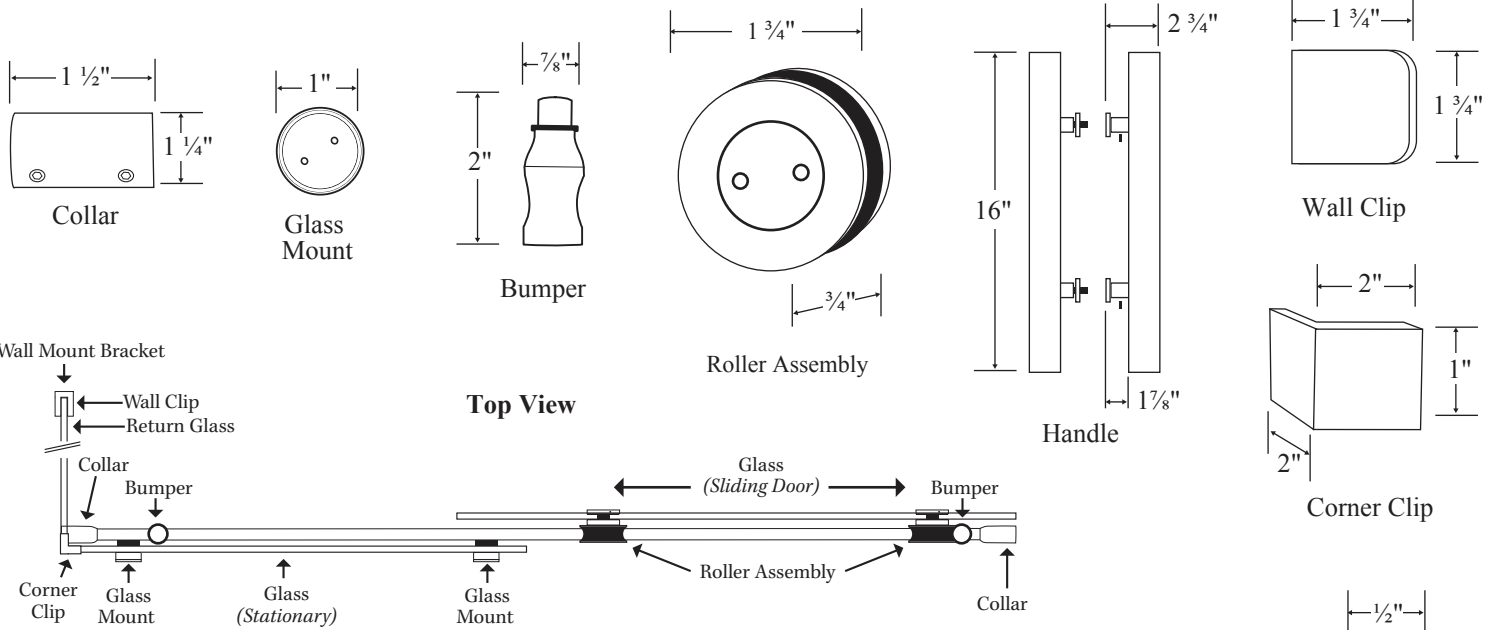

Centec Select Top Rolling Slider with Return (Barndoor)

Illustrations not to scale