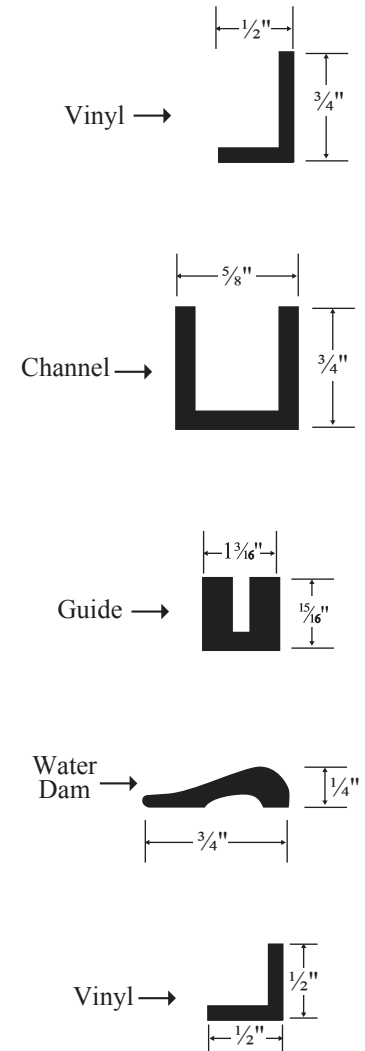

Centec Select Top Rolling Slider with Return (Barndoor)

Illustrations not to scale