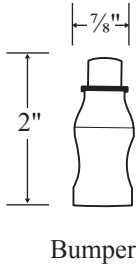

Centec Select Top Rolling Slider (Barndoor)