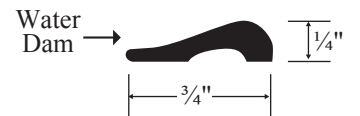

Centec Select Top Rolling Slider (Barndoor)

Side View

Illustrations not to scale