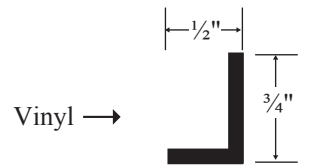

Centec Select Top Rolling Slider (Barndoor)