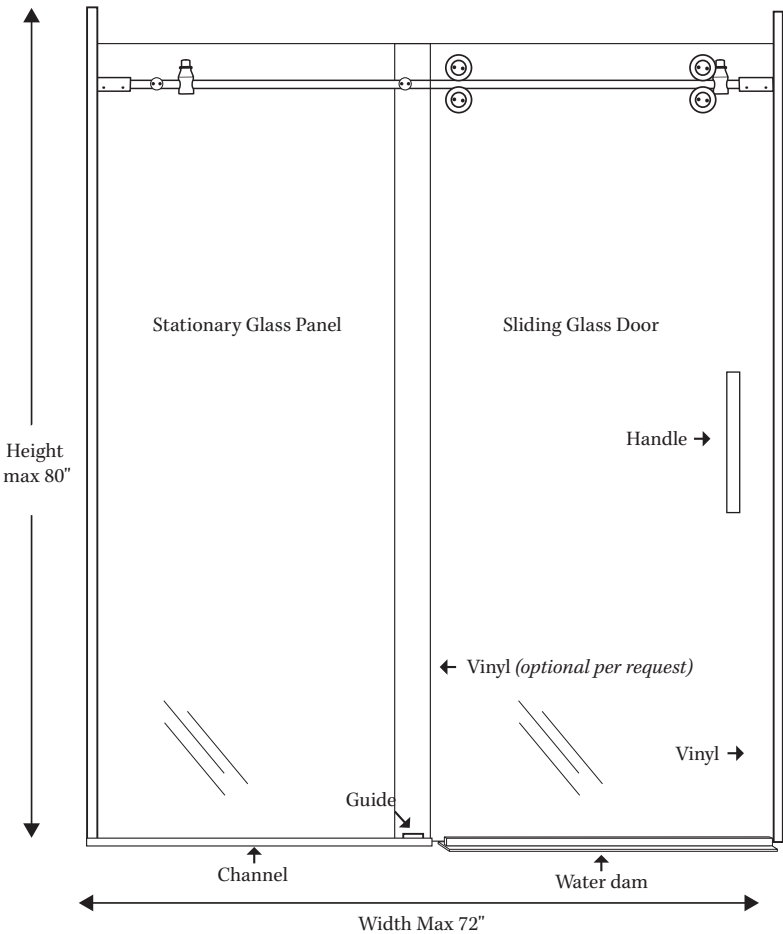

Centec Select Top Rolling Slider (Barndoor)

Features:

- Stainless steel hardware
- Adjustable height rollers for a precise installation
- 16" ladder pull
- Adjustable door stops
- Accommodates openings up to 72" wide and 80" tall (custom widths are available)

See website or call for detailed information.

• Specifications

Model Number: Select Barndoor bypass
Door Type: 1 sliding door
Opening style: Sliding
Glass thickness: 3/8"
Assembly: Read installation guide

Centec Select Top Rolling Slider (Barndoor)

Front View

Side View

Illustrations not to scale