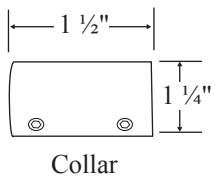

Centec Select Top Rolling Slider (Barndoor)