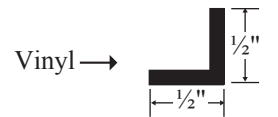

Centec Select Top Rolling Slider (Barndoor)

Side View

Illustrations not to scale