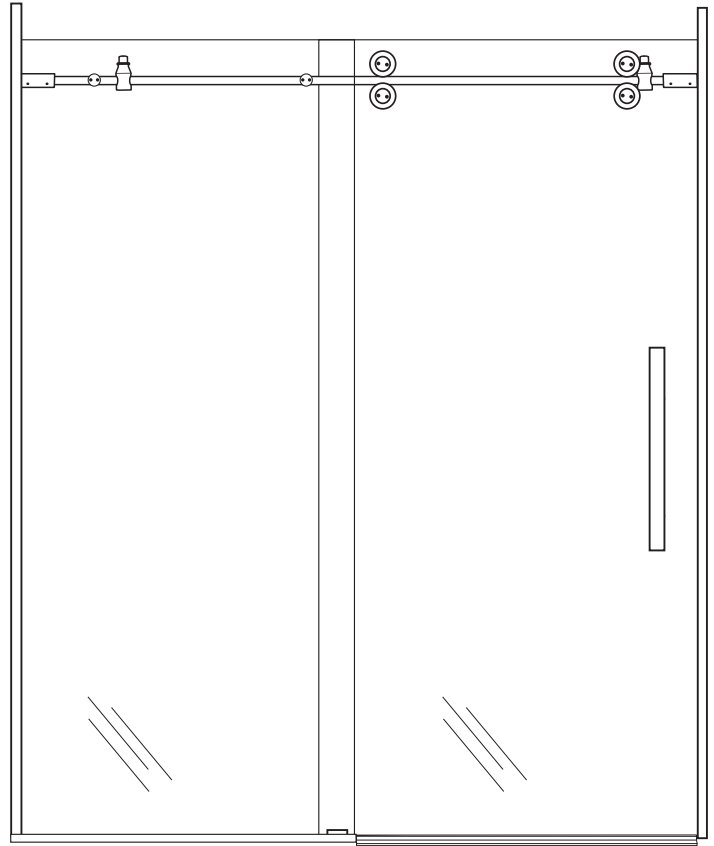

Centec Select Top Rolling Slider (Barndoor)

Features:

- Stainless steel hardware
- Adjustable height rollers for a precise installation
- 16" ladder pull
- Adjustable door stops
- Accommodates openings up to 72" wide and 80" tall (custom widths are available)

Configurations:

- Consists of 1 door sliding and 1 stationary panel

Glass coating option:

- Diamon-Fusion treatment helps protect the build up of soap scum and hard water deposits and reduces cleaning time by 50%. Simply wipe down with a washcloth or squeegee after showering.

Codes/Standards

Tempered Glass
ANSI Z97.1
16 CFR 1201

• Material

High quality Stainless Steel.

• Colors

Available in Brushed Stainless, Polished Stainless, Matte Black

• Century Bathworks 3 year Limited Warranty

See website or call for detailed information.

• Specifications

Model Number: Select Barndoor bypass
Door Type: 1 sliding door
Opening style: Sliding
Glass thickness: 3/8"
Assembly: Read installation guide