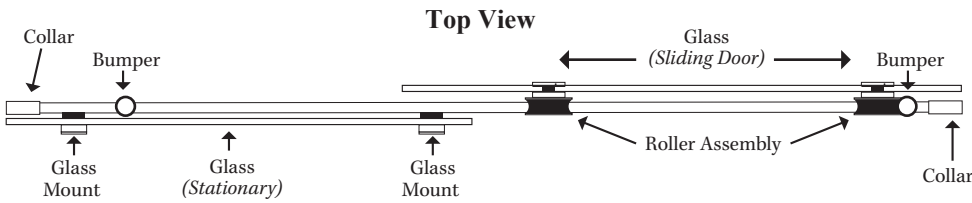

Centec Select Top Rolling Slider (Barndoor)