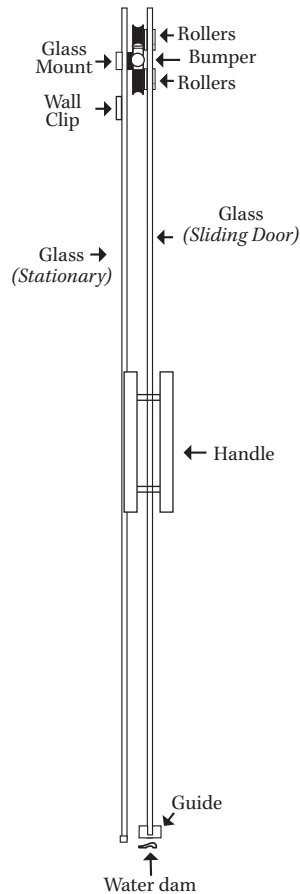

Centec Select Top Rolling Slider (Barndoor)

Features:

- Stainless steel hardware
- Adjustable height rollers for a precise installation
- 16" ladder pull
- Adjustable door stops
- Accommodates openings up to 72" wide and 80" tall (custom widths are available)

See website or call for detailed information.

• Specifications

Model Number: Select Barndoor bypass
Door Type: 1 sliding door
Opening style: Sliding
Glass thickness: 3/8"
Assembly: Read installation guide

Centec Select Top Rolling Slider (Barndoor)

Front View

Side View

Illustrations not to scale