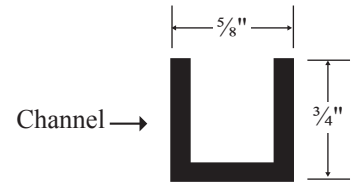

See website or call for detailed information.

• Specifications

Model Number: Select Barndoor bypass
Door Type: 1 sliding door
Opening style: Sliding
Glass thickness: 3/8"
Assembly: Read installation guide

Centec Select Top Rolling Slider (Barndoor)

Front View

Side View

Illustrations not to scale