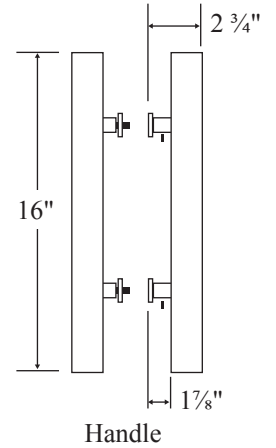

Centec Select Top Rolling Slider (Barndoor)