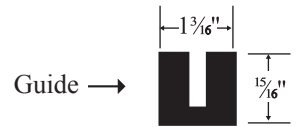

Centec Select Top Rolling Slider (Barndoor)

Side View

Illustrations not to scale