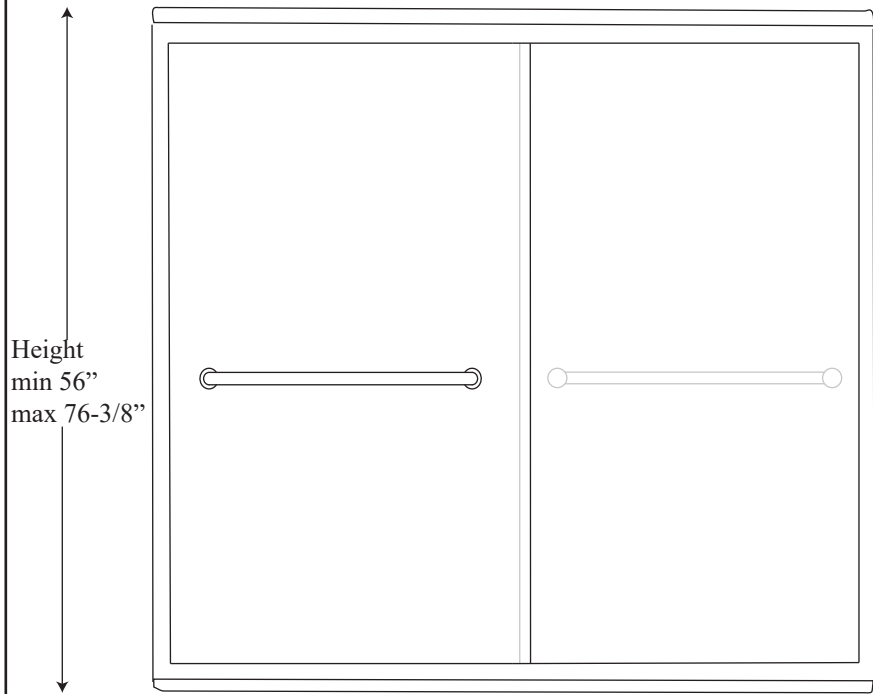

CT-CS - Frameless Sliding Door

Features:

- Round or flat header available.
- Towel bar included.
- Choice of 1/4" or 3/8" clear tempered glass standard. Upgrades available.
- Fillers available for out of plumb and out of level openings.
- Anti-jump safety clips for added safety.
- For out-of-level tub/walls, roller adjustment holes are provided.

- **Century Bathworks 3 year Limited Warranty**

See website or call for detailed information.

- **Specifications**

Model Number:	CT-CS
Door Type:	Two sliding doors
Opening style:	Sliding
Opening widths:	42 1/2" - 70 1/2"
Door sizes:	24 1/4" - 36"
Walk-through:	16 7/8" - 33"
Glass thickness:	1/4" or 3/8"
Assembly:	Read installation guide
Country of origin:	United states of America`

- **For residential and hospitality use**

CT-CS - Frameless Sliding Door

Top View

Height
min 56"
max 76-3/8"

Width (W)
min 42-1/2"
max 70-1/2"

Section or Side view