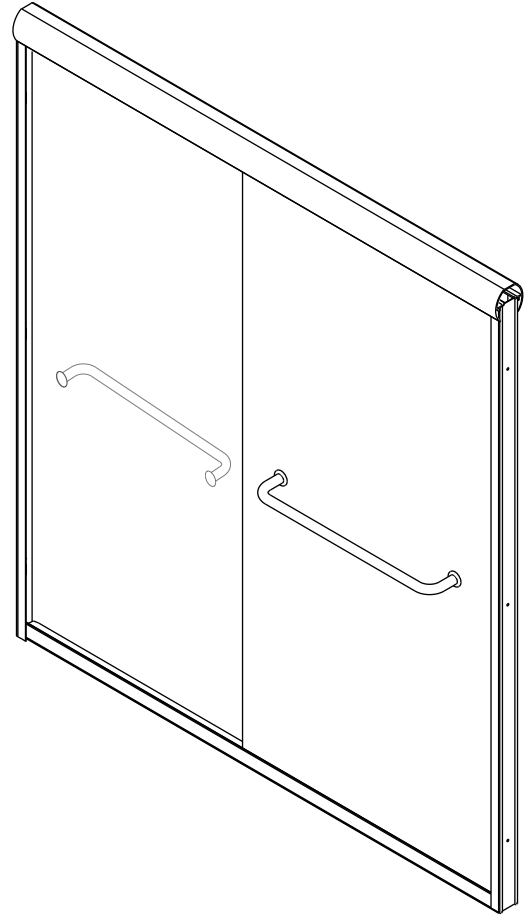

CT-CS - Frameless Sliding Door

Features:

- Round or flat header available.
- Towel bar included.
- Choice of 1/4" or 3/8" clear tempered glass standard. Upgrades available.
- Fillers available for out of plumb and out of level openings.
- Anti-jump safety clips for added safety.
- For out-of-level tub/walls, roller adjustment holes are provided.

Configurations:

- Consists of two sliding door panels.

Glass coating option:

- Diamon-Fusion treatment helps protect the build up of soap scum and hard water deposits and reduces cleaning time by 50%.
  Simply wipe down with a washcloth or squeegee after showering.

Codes/Standards

Tempered Glass
ANSI Z97.1
16 CFR 1201

- **Material**

High polished anodized aluminum.

- **Colors**

Available in polished chrome, satin nickel, gold, brushed bronze, and polished nickel, painted colors, available upon request

- **Century Bathworks 3 year Limited Warranty**

See website or call for detailed information.

- **Specifications**

Model Number:	CT-CS
Door Type:	Two sliding doors
Opening style:	Sliding
Opening widths:	42 1/2" - 70 1/2"
Door sizes:	24 1/4" - 36"
Walk-through:	16 7/8" - 33"
Glass thickness:	1/4" or 3/8"
Assembly:	Read installation guide
Country of origin:	United states of America`

- **For residential and hospitality use**