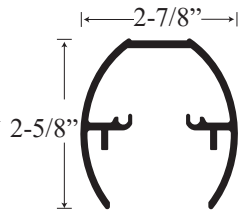

### • Specifications

Model Number:	CT-636/CS-1648
Door Type:	Two sliding door and one return panel
Opening style:	Sliding
Opening widths:	42 1/2" - 70 1/2"
Door sizes:	24 1/4" - 36"
Walk-through:	16 7/8" - 33"
Glass thickness:	1/4" or 3/8"
Assembly:	Read installation guide
Country of origin:	United states of America`

# CT-636/CS-1648 - Frameless Sliding Door

Wall channel upright

Header Insert

Header channel

Corner channel upright

Top View

Section or Side view

Round header