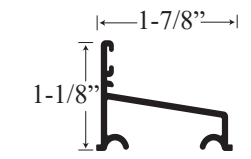

# CT-636/CS-1648 - Frameless Sliding Door

Wall channel upright

Header Insert

Header channel

Corner channel upright

Top View

Section or Side view

Round header

Extra strength round header

Flat header

Extra strength flat header

Wall jambs

Rubber bumpers

Door track

Track guide