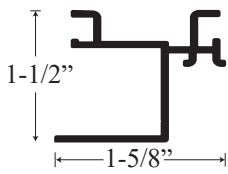

Header Insert