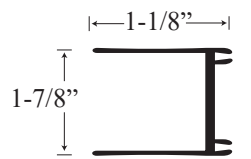

# CT-636/CS-1648 - Frameless Sliding Door

Wall channel upright

Header Insert

Header channel

Corner channel upright

Top View

Section or Side view

Round header

Extra strength round header

Flat header

Extra strength flat header

Wall jambs

Rubber bumpers

Door track

Track guide