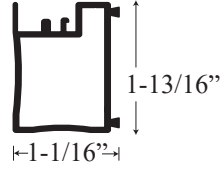

### • Specifications

Model Number:	CT-636/CS-1648
Door Type:	Two sliding door and one return panel
Opening style:	Sliding
Opening widths:	42 1/2" - 70 1/2"
Door sizes:	24 1/4" - 36"
Walk-through:	16 7/8" - 33"
Glass thickness:	1/4" or 3/8"
Assembly:	Read installation guide
Country of origin:	United states of America`

# CT-636/CS-1648 - Frameless Sliding Door

Wall channel upright

Header Insert

Header channel

Corner channel upright

Top View

Section or Side view

Round header