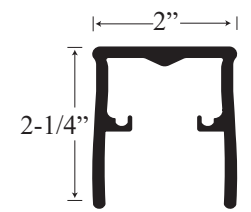

### • Specifications

Model Number:	CT-636/CS-1648
Door Type:	Two sliding door and one return panel
Opening style:	Sliding
Opening widths:	42 1/2" - 70 1/2"
Door sizes:	24 1/4" - 36"
Walk-through:	16 7/8" - 33"
Glass thickness:	1/4" or 3/8"
Assembly:	Read installation guide
Country of origin:	United states of America`

# CT-636/CS-1648 - Frameless Sliding Door

Wall channel upright

Header Insert

Header channel

Corner channel upright

Top View

Section or Side view

Round header

Extra strength round header

Flat header

Extra strength flat header

Wall jambs

Rubber bumpers

Door track

Track guide