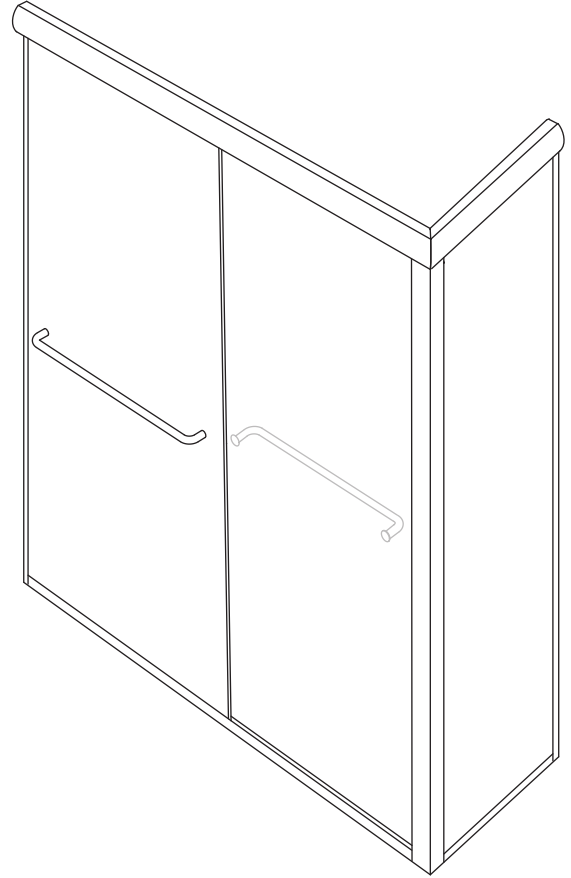

CT-636/CS-1648 - Frameless Sliding Door

Features:

- Round or flat header available.
- Towel bar included.
- Choice of 1/4" or 3/8" clear tempered glass standard. Upgrades available.
- Fillers available for out of plumb and out of level openings.
- Anti-jump safety clips for added safety.
- For out-of-level tub/walls, roller adjustment holes are provided.

Configurations:

- Consists of two sliding door panels and one return panel

Glass coating option:

- Diamon-Fusion treatment helps protect the build up of soap scum and hard water deposits and reduces cleaning time by 50%. Simply wipe down with a washcloth or squeegee after showering.

Codes/Standards

Tempered Glass
ANSI Z97.1
16 CFR 1201

• Material

High polished anodized aluminum.

• Colors

Available in polished chrome, satin nickel, gold, brushed bronze, and polished nickel, painted colors, available upon request

• Century Bathworks 3 year Limited Warranty

See website or call for detailed information.

• Specifications

Model Number:	CT-636/CS-1648
Door Type:	Two sliding door and one return panel
Opening style:	Sliding
Opening widths:	42 1/2" - 70 1/2"
Door sizes:	24 1/4" - 36"
Walk-through:	16 7/8" - 33"
Glass thickness:	1/4" or 3/8"
Assembly:	Read installation guide
Country of origin:	United states of America`

• For residential and hospitality use