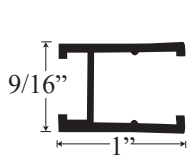

CT-636/CS-1648 - Frameless Sliding Door

Wall channel upright