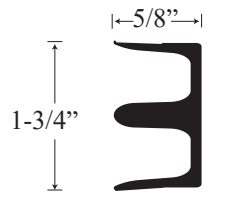

# CT-636/CS-1648 - Frameless Sliding Door

Wall channel upright

Header Insert

Header channel

Corner channel upright

Top View

Section or Side view

Round header

Extra strength round header

Flat header

Extra strength flat header

Wall jambs

Rubber bumpers

Door track

Track guide