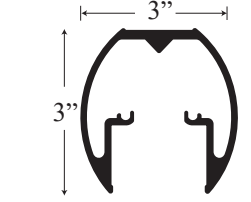

CT-636/CS-1648 - Frameless Sliding Door

Round header

Flat header