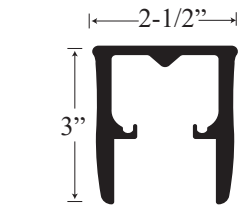

### • Specifications

Model Number:	CT-636/CS-1648
Door Type:	Two sliding door and one return panel
Opening style:	Sliding
Opening widths:	42 1/2" - 70 1/2"
Door sizes:	24 1/4" - 36"
Walk-through:	16 7/8" - 33"
Glass thickness:	1/4" or 3/8"
Assembly:	Read installation guide
Country of origin:	United states of America`

# CT-636/CS-1648 - Frameless Sliding Door

Wall channel upright

Header Insert

Header channel

Corner channel upright

Top View

Section or Side view

Round header

Extra strength round header

Flat header

Extra strength flat header

Wall jambs

Rubber bumpers

Door track

Track guide