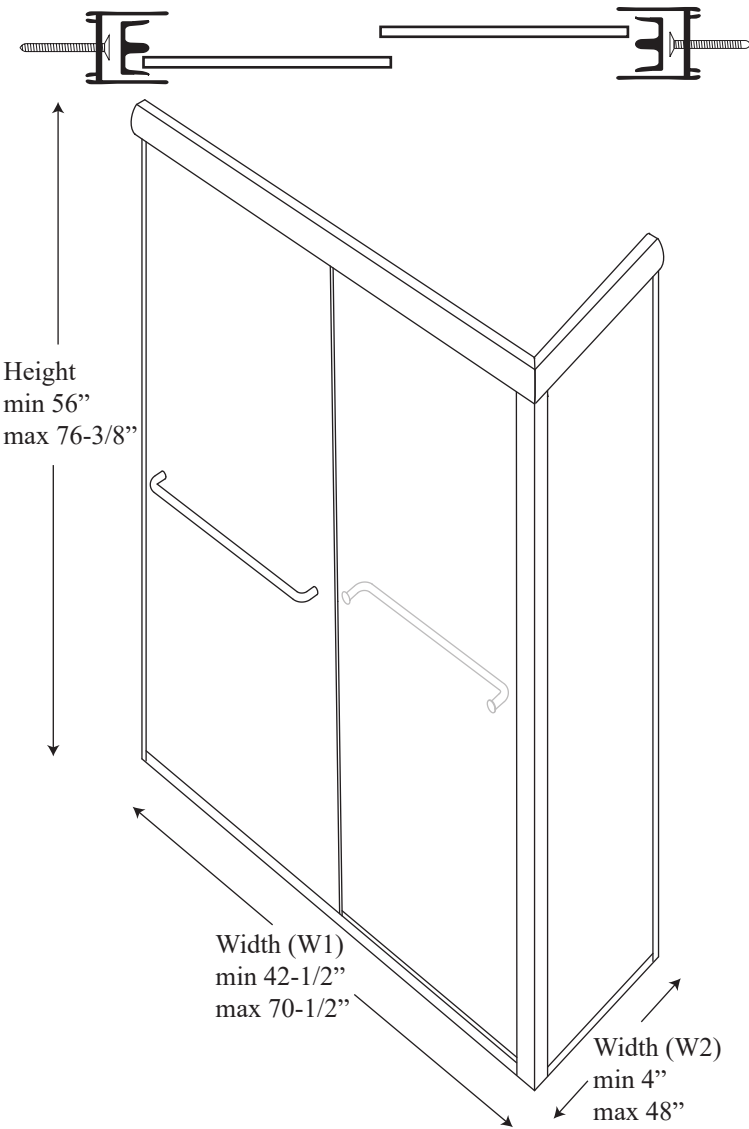

### Features:

- Round or flat header available.
- Towel bar included.
- Choice of 1/4" or 3/8" clear tempered glass standard. Upgrades available.
- Fillers available for out of plumb and out of level openings.
- Anti-jump safety clips for added safety.
- For out-of-level tub/walls, roller adjustment holes are provided.

### • Specifications

Model Number:	CT-636/CS-1648
Door Type:	Two sliding door and one return panel
Opening style:	Sliding
Opening widths:	42 1/2" - 70 1/2"
Door sizes:	24 1/4" - 36"
Walk-through:	16 7/8" - 33"
Glass thickness:	1/4" or 3/8"
Assembly:	Read installation guide
Country of origin:	United states of America`

# CT-636/CS-1648 - Frameless Sliding Door

Wall channel upright

Header Insert

Header channel

Corner channel upright

Top View

Section or Side view

Round header