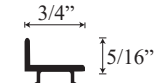

Lower Threshold Cap →