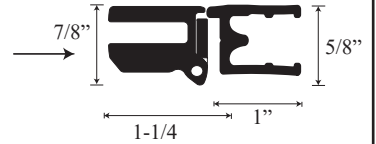

### Specifications

Model Number:	CHX-70
Door Type:	Single door
Opening Style:	Hinged
Opening widths:	23 1/4"- 31 1/4"
Walk through:	22 5/8"- 30 5/8", depending on opening
Glass thickness:	1/4"
Assembly:	Read installation guide
Country of origin:	United States of America

# CHX 70 - Semi Frameless Hinged Door

**Top View**

Wall channel upright →

Inner upright Striker side →

Glass door and hinge →

**Section or Side view**

Header →

Header Cap →

Lower Threshold Cap →

Threshold →

Deflector seal →