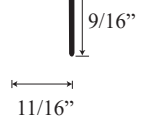

# CHX 70 - Semi Frameless Hinged Door

**Top View**

Wall channel upright →

Inner upright Striker side →

Glass door and hinge →

**Section or Side view**

Header →

Header Cap →

Lower Threshold Cap →

Threshold →

Deflector seal →