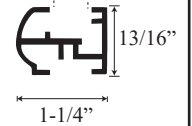

Threshold →