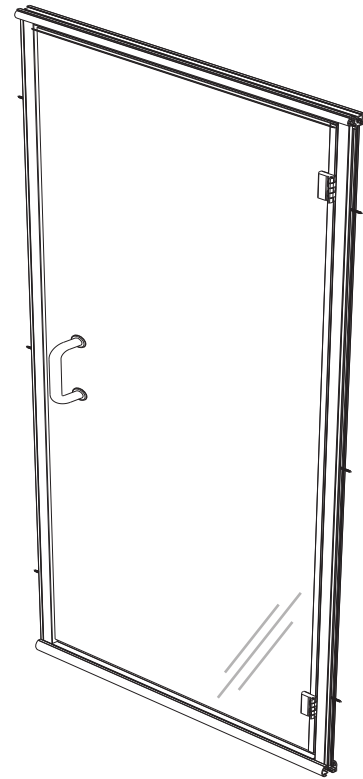

CHX 70 - Semi Frameless Hinged Door

Features:

- Reversible header allowing for either flat or round profile
- 6" C-Pull handle
- Aluminum patch hinges
- 1/4" Clear glass standard. Upgrades available.
- Fillers available for wall or base outages greater than 1/4"

Configurations:

- Consists of single door panel

Glass coating option:

- Diamon-Fusion treatment helps protect the build up of soap scum and hard water deposits and reduces cleaning time by 50%. Simply wipe down with a washcloth or squeegee after showering.

Codes/Standards

Tempered Glass
ANSI Z97.1
16 CFR 1201

• Material

High polished anodized aluminum.

• Colors

Available in Chrome (Anodized), Satin Nickel (Anodized).

• Century Bathworks 3 year Limited Warranty

See website or call for detailed information.

Specifications

Model Number:	CHX-70
Door Type:	Single door
Opening Style:	Hinged
Opening widths:	23 1/4"- 31 1/4"
Walk through:	22 5/8"- 30 5/8", depending on opening
Glass thickness:	1/4"
Assembly:	Read installation guide
Country of origin:	United States of America

• For residential and hospitality use