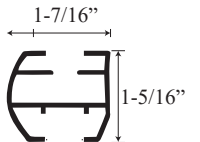

### Specifications

Model Number:	CHX-70
Door Type:	Single door
Opening Style:	Hinged
Opening widths:	23 1/4"- 31 1/4"
Walk through:	22 5/8"- 30 5/8", depending on opening
Glass thickness:	1/4"
Assembly:	Read installation guide
Country of origin:	United States of America

# CHX 70 - Semi Frameless Hinged Door

**Top View**

Wall channel upright →

Inner upright Striker side →

Glass door and hinge →

**Section or Side view**

Header →

Header Cap →

Lower Threshold Cap →

Threshold →

Deflector seal →