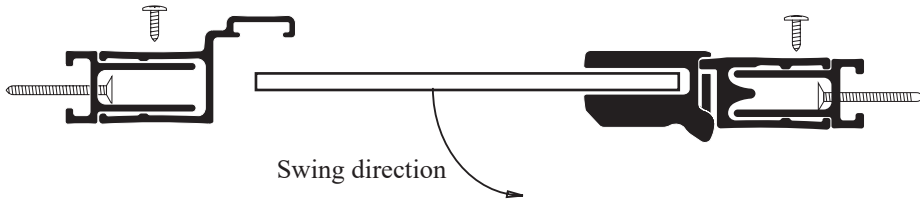

CHX 70 - Semi Frameless Hinged Door

Top View