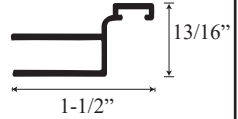

### Specifications

Model Number:	CHX-70
Door Type:	Single door
Opening Style:	Hinged
Opening widths:	23 1/4"- 31 1/4"
Walk through:	22 5/8"- 30 5/8", depending on opening
Glass thickness:	1/4"
Assembly:	Read installation guide
Country of origin:	United States of America

# CHX 70 - Semi Frameless Hinged Door

**Top View**

Wall channel upright →

Inner upright Striker side →

Glass door and hinge →

**Section or Side view**

Header →

Header Cap →

Lower Threshold Cap →

Threshold →

Deflector seal →