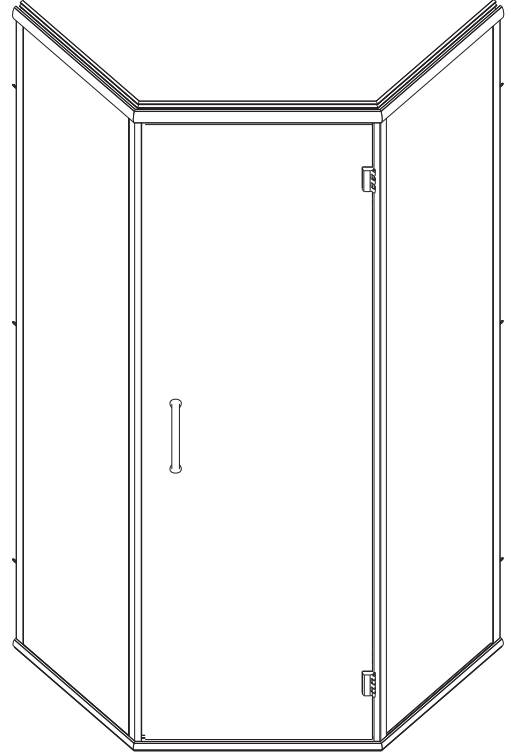

CHX 1669 - Semi Frameless Hinged Door

Features:

- Reversible header allowing for either flat or round profile
- 6" C-Pull handle
- Aluminum patch hinges
- 1/4" Clear glass standard. Upgrades available.
- Fillers available for wall or base outages greater than 1/4"

Configurations:

- Consists of single door panel and two return panels.

Glass coating option:

- Diamon-Fusion treatment helps protect the build up of soap scum and hard water deposits and reduces cleaning time by 50%. Simply wipe down with a washcloth or squeegee after showering.

Codes/Standards

Tempered Glass
ANSI Z97.1
16 CFR 1201

• Material

High polished anodized aluminum.

• Colors

Available in Chrome (Anodized), Satin Nickel (Anodized).

• Century Bathworks 3 year Limited Warranty

See website or call for detailed information.

• Specifications

Model Number: CHX-1669
Door Type: Single door with two return panels.
Opening Style: Hinged
Opening widths: 30"- 60"
Door sizes: 20 1/2"- 28 1/2"
Walk through: 19 5/8"- 27 5/8", depending on opening
Glass thickness: 1/4"
Return panel: max 48"
Assembly: Read installation guide
Country of origin: United States of America

• For residential and hospitality use