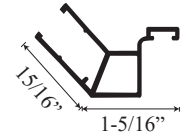

Inner upright Striker side