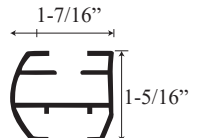

### • Specifications

Model Number: CHX-1669  
Door Type: Single door with two return panels.  
Opening Style: Hinged  
Opening widths: 30"- 60"  
Door sizes: 20 1/2"- 28 1/2"  
Walk through: 19 5/8"- 27 5/8", depending on opening  
Glass thickness: 1/4"  
Return panel: max 48"  
Assembly: Read installation guide  
Country of origin: United States of America

# CHX 1669 - Semi Frameless Hinged Door

Wall channel upright

Inner upright Striker side

Glass door and hinge

## Section or Side view

Corner channel upright

Header

Header Cap

Lower Threshold Cap

Threshold

Deflector seal