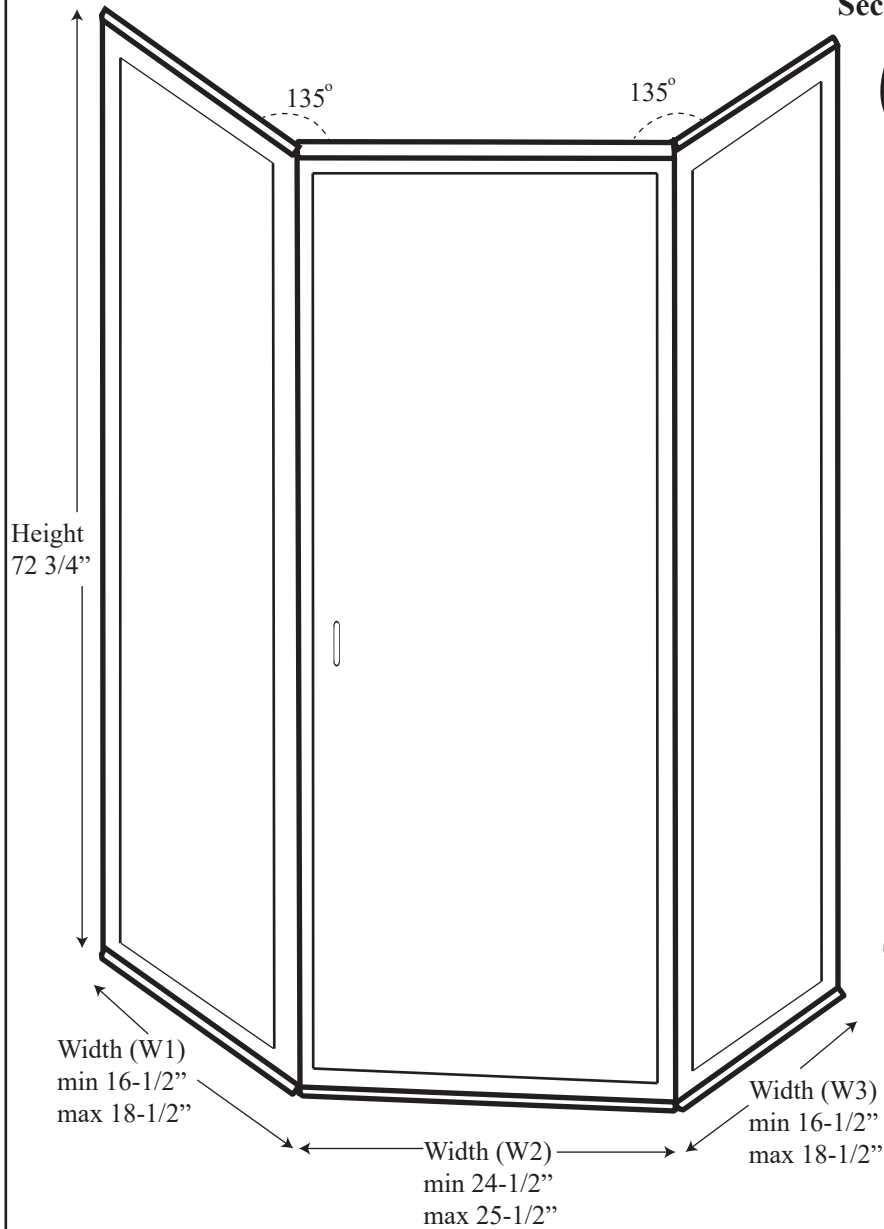

### Configurations:

- Consists of single door panel and two return panels.

### • Specifications

Model Number: CHX-1669  
Door Type: Single door with two return panels.  
Opening Style: Hinged  
Opening widths: 30"- 60"  
Door sizes: 20 1/2"- 28 1/2"  
Walk through: 19 5/8"- 27 5/8", depending on opening  
Glass thickness: 1/4"  
Return panel: max 48"  
Assembly: Read installation guide  
Country of origin: United States of America

# CHX 1669 - Semi Frameless Hinged Door

Wall channel upright

Inner upright Striker side

Glass door and hinge

## Section or Side view

Corner channel upright

Header

Header Cap

Lower Threshold Cap

Threshold

Deflector seal