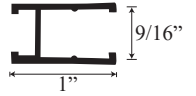

CHX 1669 - Semi Frameless Hinged Door

Wall channel upright

Inner upright Striker side

Glass door and hinge

Section or Side view

Corner channel upright

Header

Header Cap

Lower Threshold Cap

Threshold

Deflector seal