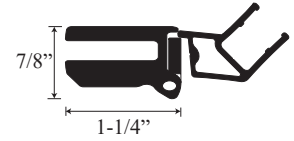

# CHX 1669 - Semi Frameless Hinged Door

Wall channel upright

Inner upright Striker side

Glass door and hinge

## Section or Side view

Corner channel upright

Header

Header Cap

Lower Threshold Cap

Threshold

Deflector seal