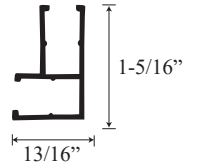

### • Specifications

Model Number: CHX-1669  
Door Type: Single door with two return panels.  
Opening Style: Hinged  
Opening widths: 30"- 60"  
Door sizes: 20 1/2"- 28 1/2"  
Walk through: 19 5/8"- 27 5/8", depending on opening  
Glass thickness: 1/4"  
Return panel: max 48"  
Assembly: Read installation guide  
Country of origin: United States of America

# CHX 1669 - Semi Frameless Hinged Door

Wall channel upright

Inner upright Striker side

Glass door and hinge

## Section or Side view

Corner channel upright

Header

Header Cap

Lower Threshold Cap

Threshold

Deflector seal