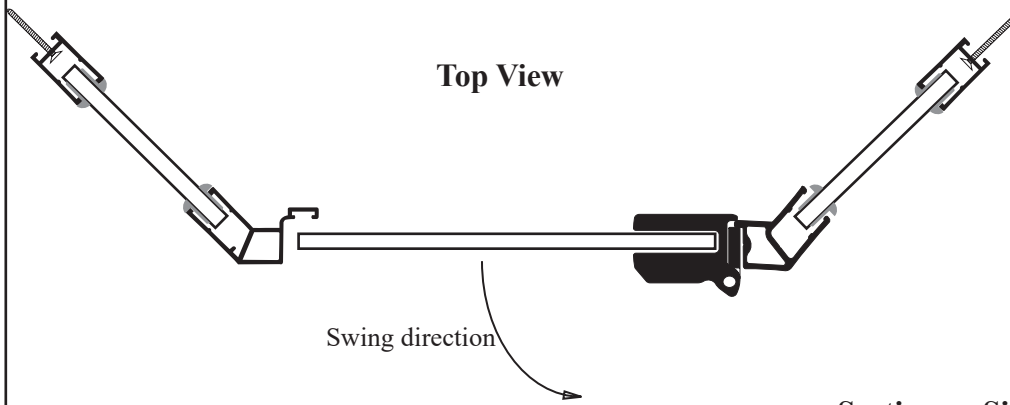

CHX 1669 - Semi Frameless Hinged Door

Wall channel upright

Inner upright Striker side

Glass door and hinge