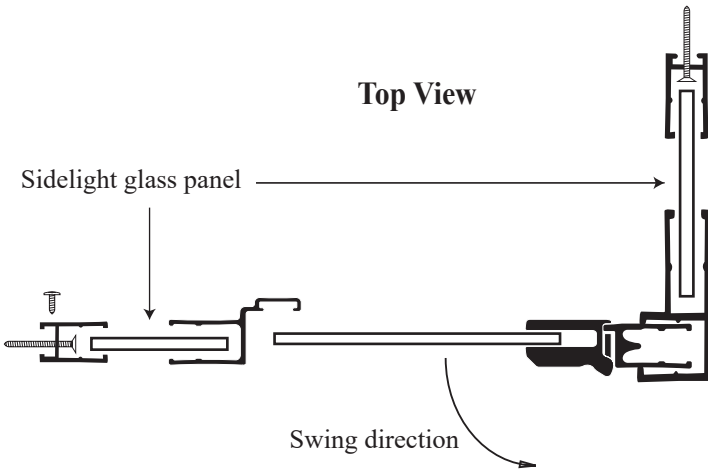

CHX 1631 - Semi Frameless Hinged Door

Features:

- Reversible header allowing for either flat or round profile
- 6" C-Pull handle
- Aluminum patch hinges
- 1/4" Clear glass standard. Upgrades available.
- Fillers available for wall or base outages greater than 1/4"

See website or call for detailed information.

• Specifications

Model Number: CHX-1631
Door Type: Single door with one sidelight and one return panel.
Opening Style: Hinged
Opening widths: 30"- 60"
Door sizes: 20 1/2"- 28 1/2"
Walk through: 19 5/8"- 27 5/8", depending on opening
Glass thickness: 1/4"
Return panel: max 48"
Assembly: Read installation guide
Country of origin: United States of America

• For residential and hospitality use

CHX 1631 - Semi Frameless Hinged Door

Top View

Section or Side view