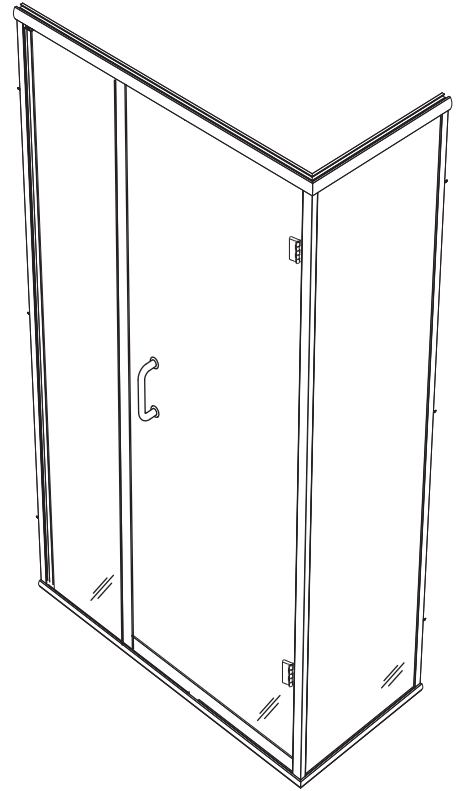

CHX 1631 - Semi Frameless Hinged Door

Features:

- Reversible header allowing for either flat or round profile
- 6" C-Pull handle
- Aluminum patch hinges
- 1/4" Clear glass standard. Upgrades available.
- Fillers available for wall or base outages greater than 1/4"

Configurations:

- Consists of single door panel, one sidelight glass panel and one return panel.

Glass coating option:

- Diamon-Fusion treatment helps protect the build up of soap scum and hard water deposits and reduces cleaning time by 50%. Simply wipe down with a washcloth or squeegee after showering.

Codes/Standards

Tempered Glass
ANSI Z97.1
16 CFR 1201

• Material

High polished anodized aluminum.

• Colors

Available in Chrome (Anodized), Satin Nickel (Anodized).

• Century Bathworks 3 year Limited Warranty

See website or call for detailed information.

• Specifications

Model Number: CHX-1631
Door Type: Single door with one sidelight and one return panel.
Opening Style: Hinged
Opening widths: 30"- 60"
Door sizes: 20 1/2"- 28 1/2"
Walk through: 19 5/8"- 27 5/8", depending on opening
Glass thickness: 1/4"
Return panel: max 48"
Assembly: Read installation guide
Country of origin: United States of America

• For residential and hospitality use