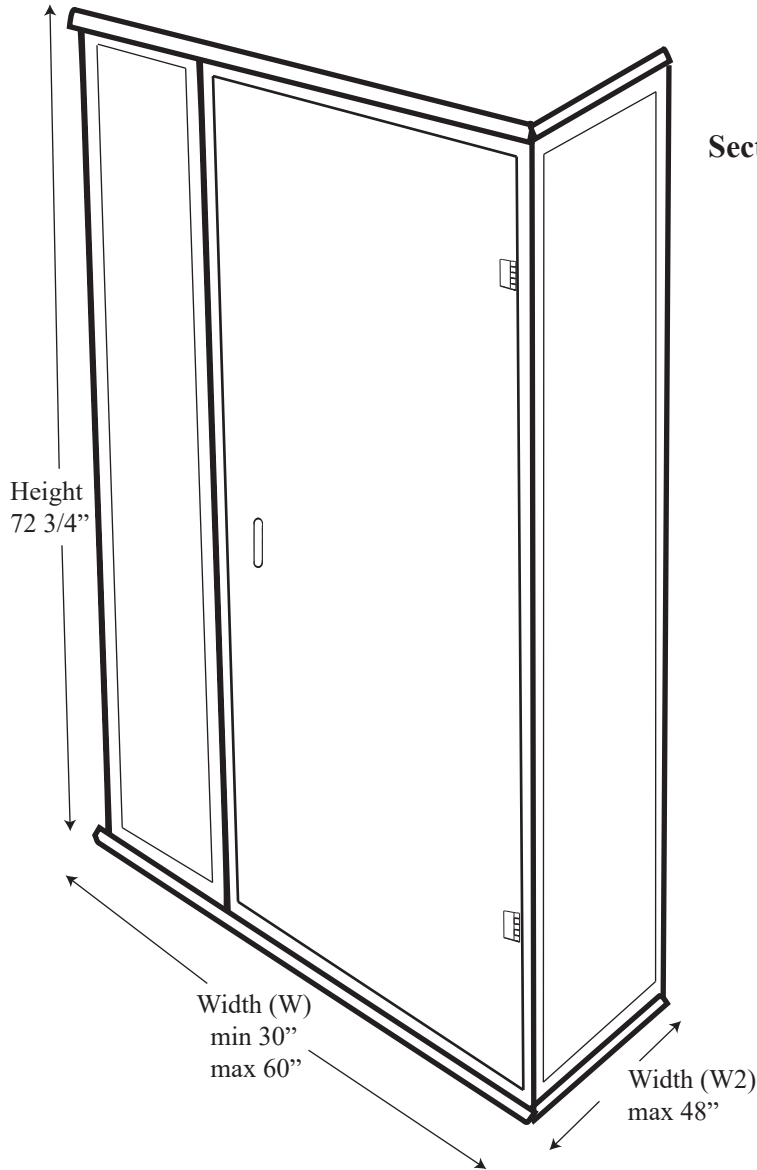

CHX 1631 - Semi Frameless Hinged Door

Features:

- Reversible header allowing for either flat or round profile
- 6" C-Pull handle
- Aluminum patch hinges
- 1/4" Clear glass standard. Upgrades available.
- Fillers available for wall or base outages greater than 1/4"

See website or call for detailed information.

• Specifications

Model Number: CHX-1631
Door Type: Single door with one sidelight and one return panel.
Opening Style: Hinged
Opening widths: 30"- 60"
Door sizes: 20 1/2"- 28 1/2"
Walk through: 19 5/8"- 27 5/8", depending on opening
Glass thickness: 1/4"
Return panel: max 48"
Assembly: Read installation guide
Country of origin: United States of America

• For residential and hospitality use

CHX 1631 - Semi Frameless Hinged Door

Top View

Section or Side view