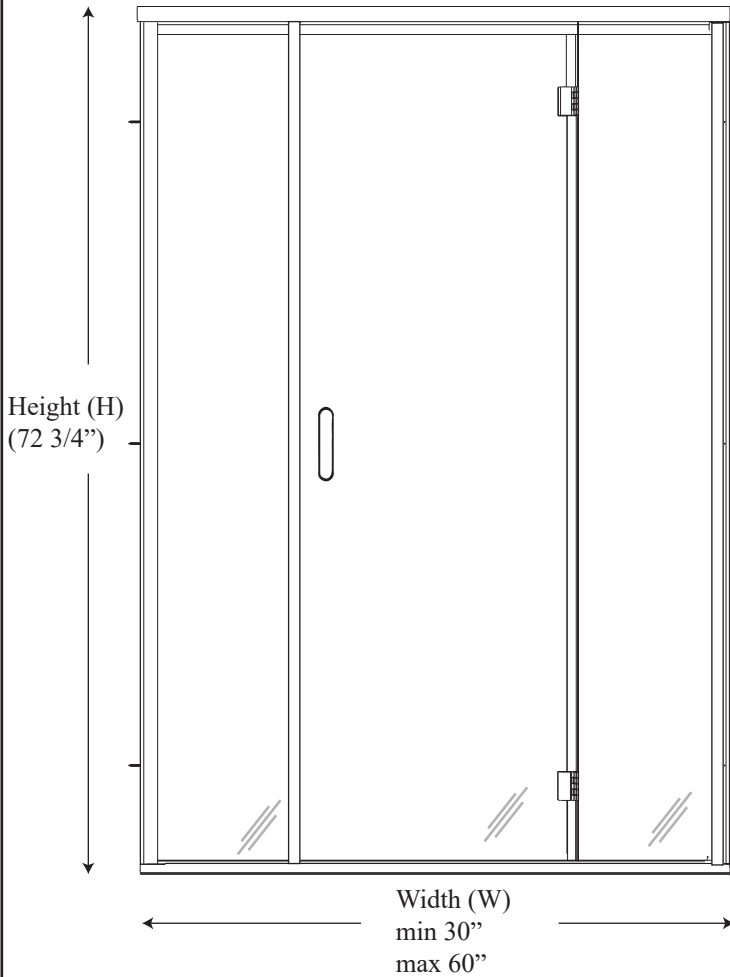

### Features:

- Reversible header allowing for either flat or round profile
- 6" C-Pull handle
- Aluminum patch hinges
- 1/4" Clear glass standard. Upgrades available.
- Fillers available for wall or base outages greater than 1/4"

### Configurations:

- Consists of single door panel and two sidelight glass panels.

### • Specifications

Model Number: CHX-1628  
Door Type: Single door  
Opening Style: Hinged  
Opening widths: 30"- 60"  
Door sizes: 20 1/2"- 28 1/2"  
Walk through: 19 5/8"- 27 5/8", depending on opening  
Glass thickness: 1/4"  
Assembly: Read installation guide  
Country of origin: United States of America

# CHX 1628 - Semi Frameless Hinged Door

**Top View**

Wall channel upright →

Wall channel upright (b) →

Inner upright Striker side →

Glass door and hinge →

**Section or Side view**

Header →