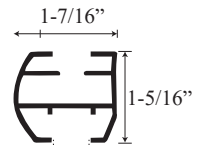

### • Specifications

Model Number: CHX-1628  
Door Type: Single door  
Opening Style: Hinged  
Opening widths: 30"- 60"  
Door sizes: 20 1/2"- 28 1/2"  
Walk through: 19 5/8"- 27 5/8", depending on opening  
Glass thickness: 1/4"  
Assembly: Read installation guide  
Country of origin: United States of America

# CHX 1628 - Semi Frameless Hinged Door

**Top View**

Wall channel upright →

Wall channel upright (b) →

Inner upright Striker side →

Glass door and hinge →

**Section or Side view**

Header →

Header Cap →

Lower Threshold Cap →

Threshold →

Deflector seal →