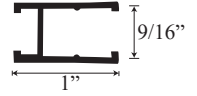

# CHX 1628 - Semi Frameless Hinged Door

**Top View**

Wall channel upright →

Wall channel upright (b) →

Inner upright Striker side →

Glass door and hinge →

**Section or Side view**

Header →