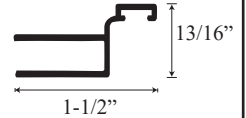

### • Specifications

Model Number: CHX-1628  
Door Type: Single door  
Opening Style: Hinged  
Opening widths: 30"- 60"  
Door sizes: 20 1/2"- 28 1/2"  
Walk through: 19 5/8"- 27 5/8", depending on opening  
Glass thickness: 1/4"  
Assembly: Read installation guide  
Country of origin: United States of America

# CHX 1628 - Semi Frameless Hinged Door

**Top View**

Wall channel upright →

Wall channel upright (b) →

Inner upright Striker side →

Glass door and hinge →

**Section or Side view**

Header →

Header Cap →

Lower Threshold Cap →

Threshold →

Deflector seal →