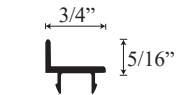

# CHX 1628 - Semi Frameless Hinged Door

**Top View**

Wall channel upright →

Wall channel upright (b) →

Inner upright Striker side →

Glass door and hinge →

**Section or Side view**

Header →

Header Cap →

Lower Threshold Cap →

Threshold →

Deflector seal →