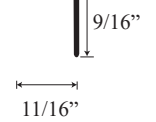

### • Specifications

Model Number: CHX-1628  
Door Type: Single door  
Opening Style: Hinged  
Opening widths: 30"- 60"  
Door sizes: 20 1/2"- 28 1/2"  
Walk through: 19 5/8"- 27 5/8", depending on opening  
Glass thickness: 1/4"  
Assembly: Read installation guide  
Country of origin: United States of America

# CHX 1628 - Semi Frameless Hinged Door

**Top View**

Wall channel upright →

Wall channel upright (b) →

Inner upright Striker side →

Glass door and hinge →

**Section or Side view**

Header →

Header Cap →

Lower Threshold Cap →

Threshold →

Deflector seal →