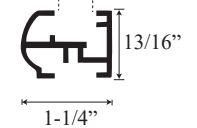

Threshold →