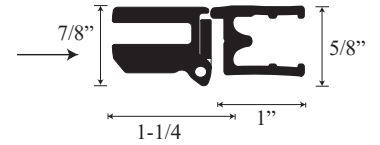

### • Specifications

Model Number: CHX-1628  
Door Type: Single door  
Opening Style: Hinged  
Opening widths: 30"- 60"  
Door sizes: 20 1/2"- 28 1/2"  
Walk through: 19 5/8"- 27 5/8", depending on opening  
Glass thickness: 1/4"  
Assembly: Read installation guide  
Country of origin: United States of America

# CHX 1628 - Semi Frameless Hinged Door

**Top View**

Wall channel upright →

Wall channel upright (b) →

Inner upright Striker side →

Glass door and hinge →

**Section or Side view**

Header →

Header Cap →

Lower Threshold Cap →

Threshold →

Deflector seal →