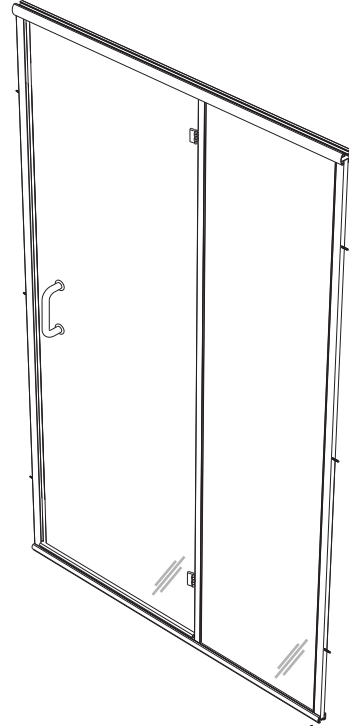

CHX 1627 - Semi Frameless Hinged Door

Features:

- Reversible header allowing for either flat or round profile
- 6" C-Pull handle
- Aluminum patch hinges
- 1/4" Clear glass standard. Upgrades available.
- Fillers available for wall or base outages greater than 1/4"

Configurations:

- Consists of single door panel and single sidelight glass panel.

Glass coating option:

- Diamon-Fusion treatment helps protect the build up of soap scum and hard water deposits and reduces cleaning time by 50%. Simply wipe down with a washcloth or squeegee after showering.

Codes/Standards

Tempered Glass
ANSI Z97.1
16 CFR 1201

Material

High polished anodized aluminum.

Colors

Available in Chrome (Anodized), Satin Nickel (Anodized).

Century Bathworks 3 year Limited Warranty

See website or call for detailed information.

Specifications

Model Number:	CHX-1627
Door Type:	Single door
Opening Style:	Hinged
Opening widths:	30" - 60"
Door sizes:	20 1/2" - 28 1/2"
Walk through:	19 5/8" - 27 5/8", depending on opening
Glass thickness:	1/4"
Assembly:	Read installation guide
Country of origin:	United States of America

- **For residential and hospitality use**