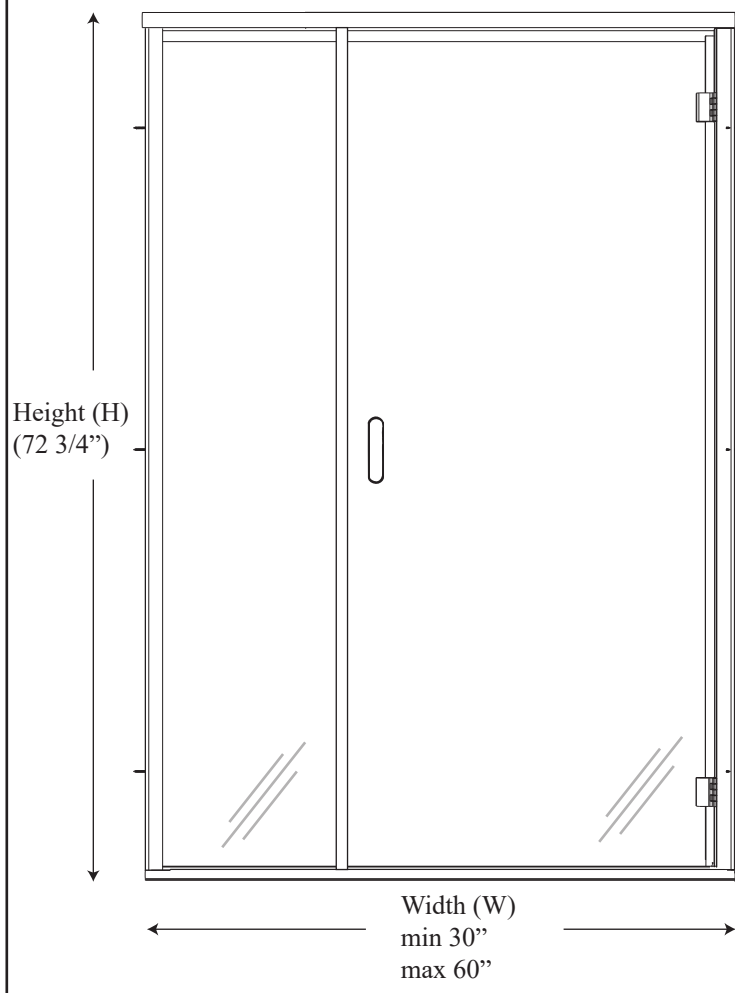

CHX 1627 - Semi Frameless Hinged Door