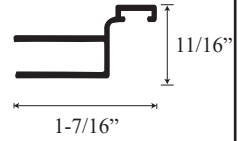

See website or call for detailed information.

• Specifications

Model Number: CH-70
Door Type: Single door
Opening Style: Hinged
Opening widths: 23 1/4"- 31 1/4"
Walk through: 19 1/4"- 27 1/4", depending on opening
Glass thickness: 1/4"
Assembly: Read installation guide
Country of origin: United States of America

• For residential and hospitality use

CH 70 - Centec Semi Frameless Hinged Door

Top View

Section or Side view

Outer wall
channel upright

Inner upright
Striker side

Glass door with
door frame and
pivot assembly

Header

Header Cap

Bottom Door
Frame

Drip Pan

Lower Threshold
Cap

Threshold