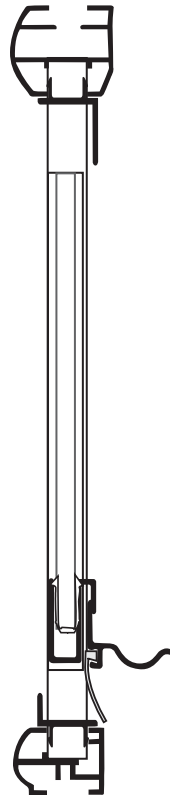

Section or Side view

Outer wall
channel upright

Inner upright
Striker side

Glass door with
door frame and
pivot assembly

Header

Header Cap

Bottom Door
Frame

Drip Pan

Lower Threshold
Cap

Threshold