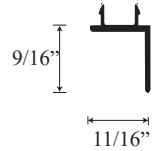

See website or call for detailed information.

• Specifications

Model Number: CH-70
Door Type: Single door
Opening Style: Hinged
Opening widths: 23 1/4"- 31 1/4"
Walk through: 19 1/4"- 27 1/4", depending on opening
Glass thickness: 1/4"
Assembly: Read installation guide
Country of origin: United States of America

• For residential and hospitality use

CH 70 - Centec Semi Frameless Hinged Door

Top View

Section or Side view

Outer wall
channel upright

Inner upright
Striker side

Glass door with
door frame and
pivot assembly

Header

Header Cap

Bottom Door
Frame

Drip Pan

Lower Threshold
Cap

Threshold