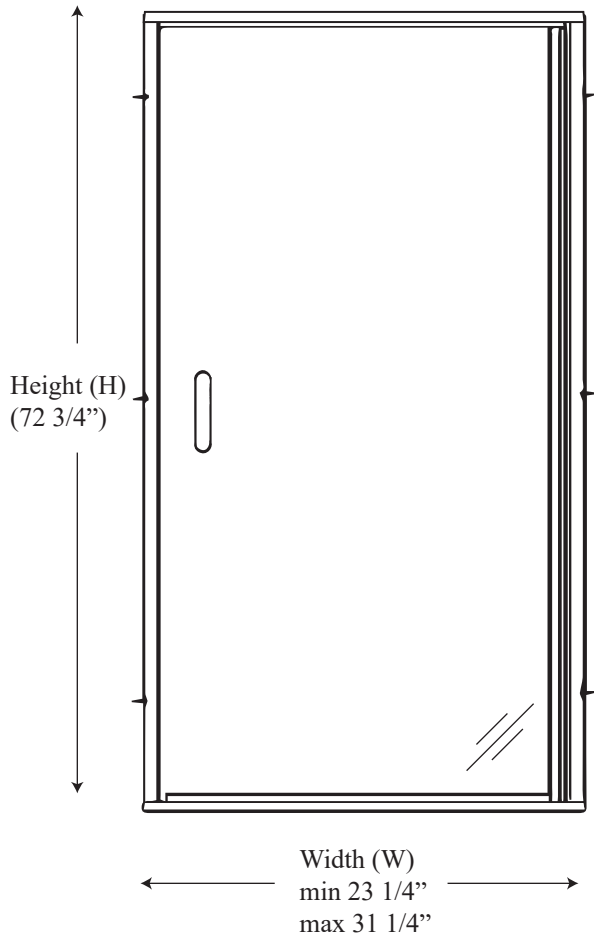

See website or call for detailed information.

• Specifications

Model Number: CH-70
Door Type: Single door
Opening Style: Hinged
Opening widths: 23 1/4"- 31 1/4"
Walk through: 19 1/4"- 27 1/4", depending on opening
Glass thickness: 1/4"
Assembly: Read installation guide
Country of origin: United States of America

• For residential and hospitality use

CH 70 - Centec Semi Frameless Hinged Door

Top View

Section or Side view

Outer wall
channel upright

Inner upright
Striker side

Glass door with
door frame and
pivot assembly