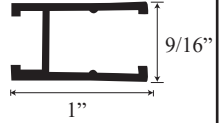

See website or call for detailed information.

• Specifications

Model Number: CH-70
Door Type: Single door
Opening Style: Hinged
Opening widths: 23 1/4"- 31 1/4"
Walk through: 19 1/4"- 27 1/4", depending on opening
Glass thickness: 1/4"
Assembly: Read installation guide
Country of origin: United States of America

• For residential and hospitality use

CH 70 - Centec Semi Frameless Hinged Door

Top View

Section or Side view

Outer wall
channel upright

Inner upright
Striker side

Glass door with
door frame and
pivot assembly