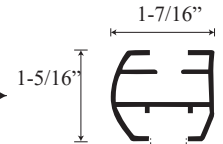

See website or call for detailed information.

• Specifications

Model Number: CH-70
Door Type: Single door
Opening Style: Hinged
Opening widths: 23 1/4"- 31 1/4"
Walk through: 19 1/4"- 27 1/4", depending on opening
Glass thickness: 1/4"
Assembly: Read installation guide
Country of origin: United States of America

• For residential and hospitality use

CH 70 - Centec Semi Frameless Hinged Door

Top View

Section or Side view

Outer wall
channel upright

Inner upright
Striker side

Glass door with
door frame and
pivot assembly

Header

Header Cap

Bottom Door
Frame

Drip Pan

Lower Threshold
Cap

Threshold