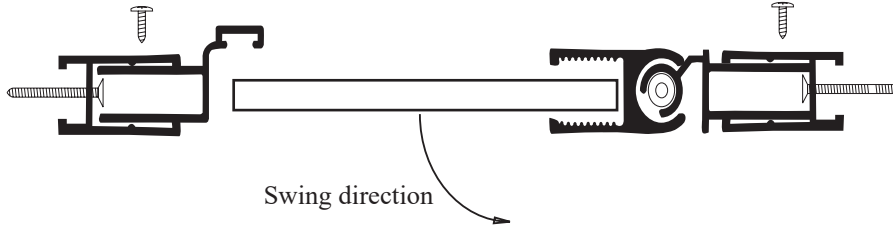

CH 70 - Centec Semi Frameless Hinged Door

Features:

- Reversible header allowing either round or flat profile.
- 6" C-pull handle included.
- 1/4" clear tempered glass standard. Upgrades available
- Built-in Aluminum drip pan with vinyl or vinyl deflector.
- Magnetic striker allows superior performance with water leakage.
- Fillers available for wall or base outages greater than 1/4".
- Can be installed to hinge from left or right, though best to specify hinge location when ordering.

See website or call for detailed information.

• Specifications

Model Number: CH-70
Door Type: Single door
Opening Style: Hinged
Opening widths: 23 1/4"- 31 1/4"
Walk through: 19 1/4"- 27 1/4", depending on opening
Glass thickness: 1/4"
Assembly: Read installation guide
Country of origin: United States of America

• For residential and hospitality use

CH 70 - Centec Semi Frameless Hinged Door

Top View

Section or Side view

Outer wall
channel upright

Inner upright
Striker side

Glass door with
door frame and
pivot assembly