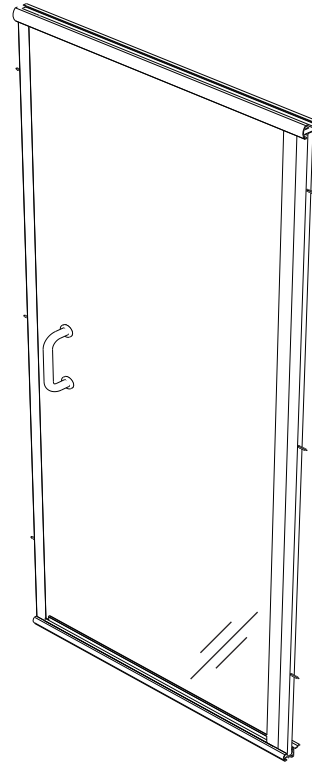

CH 70 - Centec Semi Frameless Hinged Door

Features:

- Reversible header allowing either round or flat profile.
- 6" C-pull handle included.
- 1/4" clear tempered glass standard. Upgrades available
- Built-in Aluminum drip pan with vinyl or vinyl deflector.
- Magnetic striker allows superior performance with water leakage.
- Fillers available for wall or base outages greater than 1/4".
- Can be installed to hinge from left or right, though best to specify hinge location when ordering.

Configurations:

- Consists of single door panel

Glass coating option:

- Diamon-Fusion treatment helps protect the build up of soap scum and hard water deposits and reduces cleaning time by 50%. Simply wipe down with a washcloth or squeegee after showering.

Codes/Standards

Tempered Glass
ANSI Z97.1
16 CFR 1201

• Material

High polished anodized aluminum.

• Colors

Available in Polished Chrome, Satin Nickel, Painted colors (6), available upon request

• Century Bathworks 3 year Limited Warranty

See website or call for detailed information.

• Specifications

Model Number: CH-70
Door Type: Single door
Opening Style: Hinged
Opening widths: 23 1/4"- 31 1/4"
Walk through: 19 1/4"- 27 1/4", depending on opening
Glass thickness: 1/4"
Assembly: Read installation guide
Country of origin: United States of America

• For residential and hospitality use