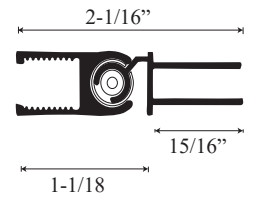

CH 70 - Centec Semi Frameless Hinged Door

Features:

- Reversible header allowing either round or flat profile.
- 6" C-pull handle included.
- 1/4" clear tempered glass standard. Upgrades available
- Built-in Aluminum drip pan with vinyl or vinyl deflector.
- Magnetic striker allows superior performance with water leakage.
- Fillers available for wall or base outages greater than 1/4".
- Can be installed to hinge from left or right, though best to specify hinge location when ordering.

See website or call for detailed information.

• Specifications

Model Number: CH-70
Door Type: Single door
Opening Style: Hinged
Opening widths: 23 1/4"- 31 1/4"
Walk through: 19 1/4"- 27 1/4", depending on opening
Glass thickness: 1/4"
Assembly: Read installation guide
Country of origin: United States of America

• For residential and hospitality use

CH 70 - Centec Semi Frameless Hinged Door

Top View

Section or Side view

Outer wall
channel upright

Inner upright
Striker side

Glass door with
door frame and
pivot assembly

Header

Header Cap

Bottom Door
Frame

Drip Pan

Lower Threshold
Cap

Threshold