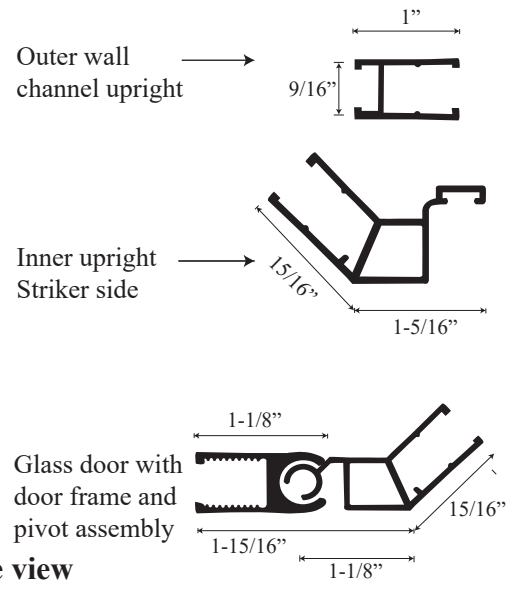

CH 1669 - Semi Frameless Hinged Door

Top View