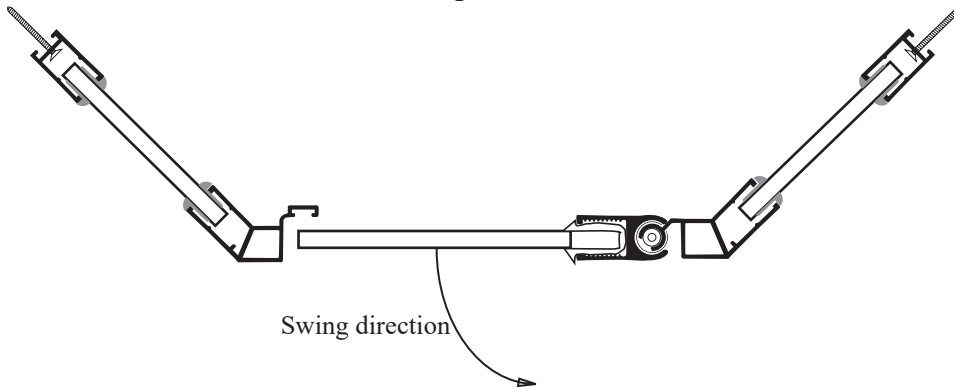

CH 1669 - Semi Frameless Hinged Door

Top View