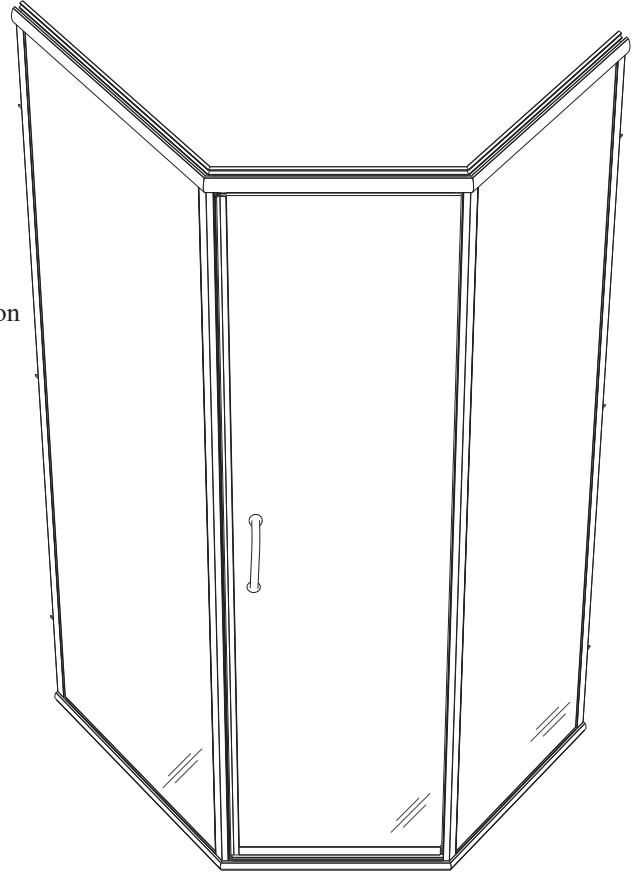

CH 1669 - Semi Frameless Hinged Door

Features:

- Reversible header allowing either round or flat profile.
- 6" C-pull handle included.
- 1/4" clear tempered glass standard. Upgrades available
- Built-in Aluminum drip pan with vinyl or vinyl deflector.
- Magnetic striker allows superior performance with water leakage.
- Fillers available for wall or base outages greater than 1/4".
- Can be installed to hinge from left or right, though best to specify hinge location when ordering.

Configurations:

- Consists of single door panel and two sidelight return glass panels.

Glass coating option:

- Diamon-Fusion treatment helps protect the build up of soap scum and hard water deposits and reduces cleaning time by 50%. Simply wipe down with a washcloth or squeegee after showering.

Codes/Standards

Tempered Glass
ANSI Z97.1
16 CFR 1201

• Material

High polished anodized aluminum.

• Colors

Available in Polished Chrome, Satin Nickel, Gold, Painted colors, available upon request

• Century Bathworks 3 year Limited Warranty

See website or call for detailed information.

• Specifications

Model Number: CH-1669
Door Type: Single door with two sidelight return panels.
Opening style: Hinged
Opening widths: 24 1/2" - 25 1/2"
Door sizes: 20 1/4" - 28 1/4"
Walk-through: 19 1/4" - 27 1/4"
Glass thickness: 1/4"
Assembly: Read installation guide
Country of origin: United states of America`

• For residential and hospitality use