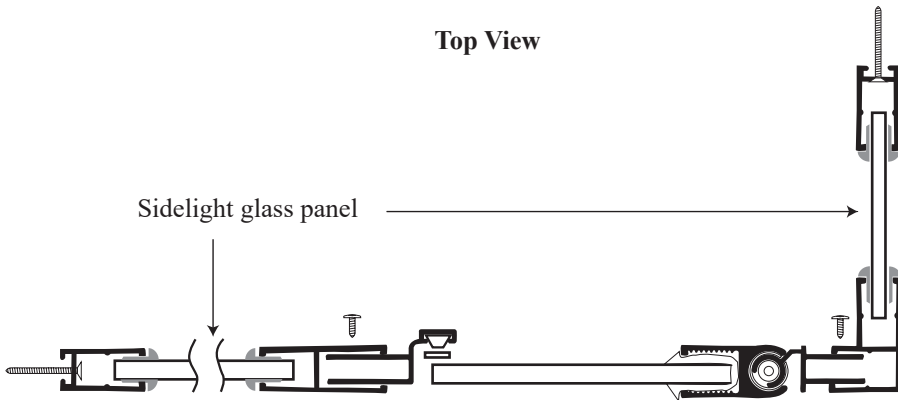

CH 1631 - Semi Frameless Hinged Door

Features:

- Reversible header allowing either round or flat profile.
- 6" C-pull handle included.
- 1/4" clear tempered glass standard. Upgrades available
- Built-in Aluminum drip pan with vinyl or vinyl deflector.
- Magnetic striker allows superior performance with water leakage.
- Fillers available for wall or base outages greater than 1/4".
- Can be installed to hinge from left or right, though best to specify hinge location when ordering.

See website or call for detailed information.

• Specifications

Model Number: CH-1631
 Door Type: Single door, one sidelight glass panel and one return glass panel
 Opening style: Hinged
 Opening widths: 30"- 60"
 Door sizes: 20 1/4"- 28 1/4"
 Walk-through: 19 1/4"- 27 1/4"
 Glass thickness: 1/4"
 Return panel: max 48"
 Assembly: Read installation guide
 Country of origin: United states of America`

• For residential and hospitality use

CH 1631 - Semi Frameless Hinged Door

Top View

Height
72 3/4"

Width (W)
min 30"
max 60"

Width (W2)
max 48"

Section or Side view