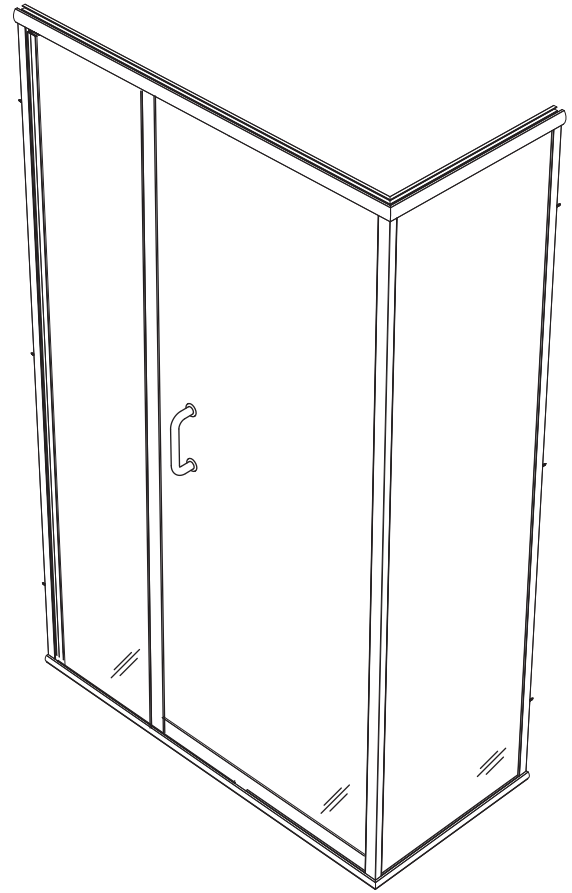

CH 1631 - Semi Frameless Hinged Door

Features:

- Reversible header allowing either round or flat profile.
- 6" C-pull handle included.
- 1/4" clear tempered glass standard. Upgrades available
- Built-in Aluminum drip pan with vinyl or vinyl deflector.
- Magnetic striker allows superior performance with water leakage.
- Fillers available for wall or base outages greater than 1/4".
- Can be installed to hinge from left or right, though best to specify hinge location when ordering.

Configurations:

- Consists of single door panel and one sidelight glass panel and one sidelight return panel.

Glass coating option:

- Diamon-Fusion treatment helps protect the build up of soap scum and hard water deposits and reduces cleaning time by 50%. Simply wipe down with a washcloth or squeegee after showering.

Codes/Standards

Tempered Glass
ANSI Z97.1
16 CFR 1201

• Material

High polished anodized aluminum.

• Colors

Available in Polished Chrome, Satin Nickel, Gold, Painted colors, available upon request

• Century Bathworks 3 year Limited Warranty

See website or call for detailed information.

• Specifications

Model Number: CH-1631
Door Type: Single door, one sidelight glass panel and one return glass panel
Opening style: Hinged
Opening widths: 30"- 60"
Door sizes: 20 1/4"- 28 1/4"
Walk-through: 19 1/4"- 27 1/4"
Glass thickness: 1/4"
Return panel: max 48"
Assembly: Read installation guide
Country of origin: United states of America`

• For residential and hospitality use