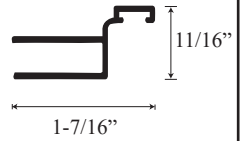

See website or call for detailed information.

• Specifications

Model Number: CH-1628
Door Type: Single door with two sidelight glass panels
Opening style: Hinged
Opening widths: 30"- 60"
Door sizes: 20 1/2"- 28 1/2"
Walk-through: 19 1/2"- 27"
Glass thickness: 1/4"
Assembly: Read installation guide
Country of origin: United states of America`

• For residential and hospitality use

CH 1628 - Semi Frameless Hinged Door

Top View

Outer wall channel upright

Inner upright Striker side

Glass door with door frame and pivot assembly

Section or Side view

Header

Header Cap

Transition channel upright

Bottom Door Frame

Drip Pan

Lower Threshold Cap

Threshold