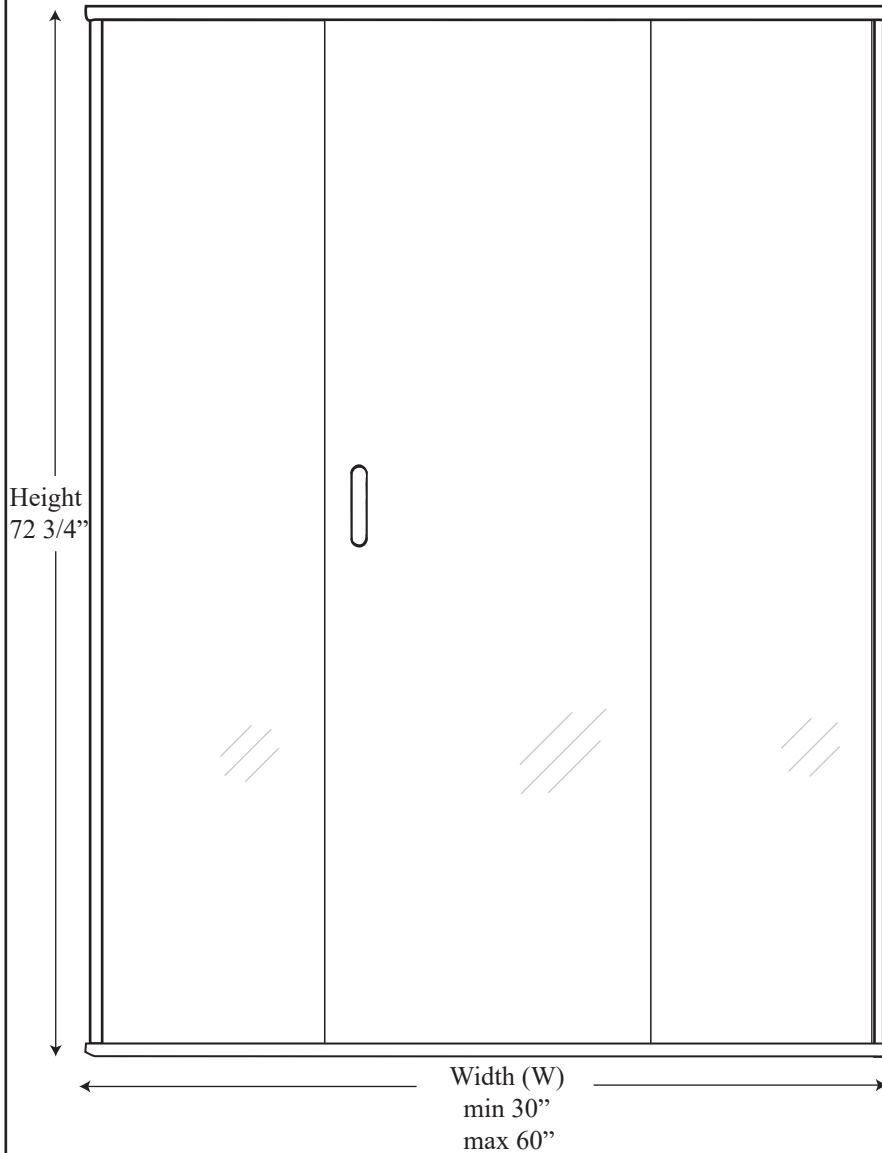

CH 1628 - Semi Frameless Hinged Door

Features:

- Reversible header allowing either round or flat profile.
- 6" C-pull handle included.
- 1/4" clear tempered glass standard. Upgrades available
- Built-in Aluminum drip pan with vinyl or vinyl deflector.
- Magnetic striker allows superior performance with water leakage.
- Fillers available for wall or base outages greater than 1/4".
- Can be installed to hinge from left or right, though best to specify hinge location when ordering.

See website or call for detailed information.

• Specifications

Model Number: CH-1628
Door Type: Single door with two sidelight glass panels
Opening style: Hinged
Opening widths: 30"- 60"
Door sizes: 20 1/2"- 28 1/2"
Walk-through: 19 1/2"- 27"
Glass thickness: 1/4"
Assembly: Read installation guide
Country of origin: United states of America`

• For residential and hospitality use

CH 1628 - Semi Frameless Hinged Door

Top View

Outer wall channel upright

Inner upright Striker side

Glass door with door frame and pivot assembly

Section or Side view

Header