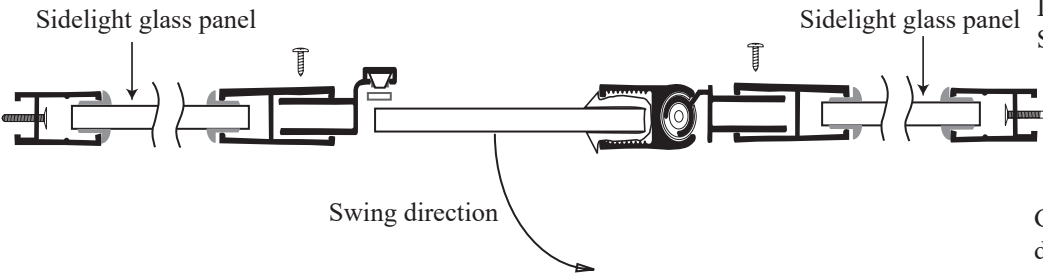

CH 1628 - Semi Frameless Hinged Door

Features:

- Reversible header allowing either round or flat profile.
- 6" C-pull handle included.
- 1/4" clear tempered glass standard. Upgrades available
- Built-in Aluminum drip pan with vinyl or vinyl deflector.
- Magnetic striker allows superior performance with water leakage.
- Fillers available for wall or base outages greater than 1/4".
- Can be installed to hinge from left or right, though best to specify hinge location when ordering.

See website or call for detailed information.

• Specifications

Model Number: CH-1628
Door Type: Single door with two sidelight glass panels
Opening style: Hinged
Opening widths: 30"- 60"
Door sizes: 20 1/2"- 28 1/2"
Walk-through: 19 1/2"- 27"
Glass thickness: 1/4"
Assembly: Read installation guide
Country of origin: United states of America`

• For residential and hospitality use

CH 1628 - Semi Frameless Hinged Door

Top View

Outer wall channel upright

Inner upright Striker side

Glass door with door frame and pivot assembly

Section or Side view

Header