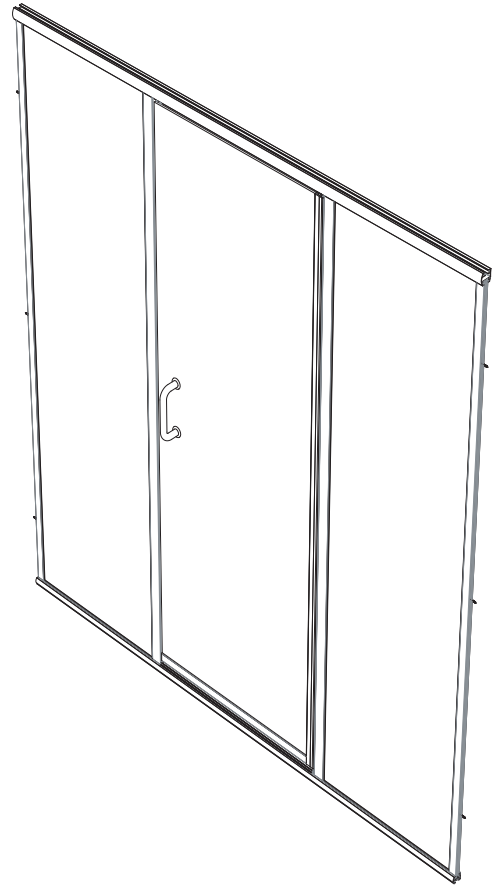

CH 1628 - Semi Frameless Hinged Door

Features:

- Reversible header allowing either round or flat profile.
- 6" C-pull handle included.
- 1/4" clear tempered glass standard. Upgrades available
- Built-in Aluminum drip pan with vinyl or vinyl deflector.
- Magnetic striker allows superior performance with water leakage.
- Fillers available for wall or base outages greater than 1/4".
- Can be installed to hinge from left or right, though best to specify hinge location when ordering.

Configurations:

- Consists of single door panel and two sidelight glass panels.

Glass coating option:

- Diamon-Fusion treatment helps protect the build up of soap scum and hard water deposits and reduces cleaning time by 50%. Simply wipe down with a washcloth or squeegee after showering.

Codes/Standards

Tempered Glass
ANSI Z97.1
16 CFR 1201

• Material

High polished anodized aluminum.

• Colors

Available in Polished Chrome, Satin Nickel, Gold, Painted colors, available upon request

• Century Bathworks 3 year Limited Warranty

See website or call for detailed information.

• Specifications

Model Number: CH-1628
Door Type: Single door with two sidelight glass panels
Opening style: Hinged
Opening widths: 30"- 60"
Door sizes: 20 1/2"- 28 1/2"
Walk-through: 19 1/2"- 27"
Glass thickness: 1/4"
Assembly: Read installation guide
Country of origin: United states of America`

• For residential and hospitality use