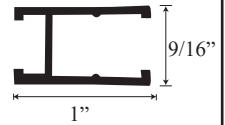

See website or call for detailed information.

• Specifications

Model Number: CH-1628
Door Type: Single door with two sidelight glass panels
Opening style: Hinged
Opening widths: 30"- 60"
Door sizes: 20 1/2"- 28 1/2"
Walk-through: 19 1/2"- 27"
Glass thickness: 1/4"
Assembly: Read installation guide
Country of origin: United states of America`

• For residential and hospitality use

CH 1628 - Semi Frameless Hinged Door

Top View

Outer wall channel upright

Inner upright Striker side

Glass door with door frame and pivot assembly

Section or Side view

Header