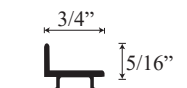

Header Cap

Transition channel upright

Bottom Door Frame

Drip Pan

Lower Threshold Cap

Threshold