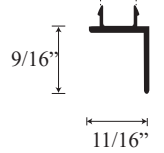

See website or call for detailed information.

• Specifications

Model Number: CH-1628
Door Type: Single door with two sidelight glass panels
Opening style: Hinged
Opening widths: 30"- 60"
Door sizes: 20 1/2"- 28 1/2"
Walk-through: 19 1/2"- 27"
Glass thickness: 1/4"
Assembly: Read installation guide
Country of origin: United states of America`

• For residential and hospitality use

CH 1628 - Semi Frameless Hinged Door

Top View

Outer wall channel upright

Inner upright Striker side

Glass door with door frame and pivot assembly

Section or Side view

Header

Header Cap

Transition channel upright

Bottom Door Frame

Drip Pan

Lower Threshold Cap

Threshold