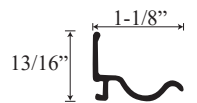

See website or call for detailed information.

• Specifications

Model Number: CH-1628
Door Type: Single door with two sidelight glass panels
Opening style: Hinged
Opening widths: 30"- 60"
Door sizes: 20 1/2"- 28 1/2"
Walk-through: 19 1/2"- 27"
Glass thickness: 1/4"
Assembly: Read installation guide
Country of origin: United states of America`

Header Cap

Transition channel upright

Bottom Door Frame

Drip Pan

Lower Threshold Cap

Threshold