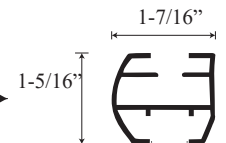

See website or call for detailed information.

• Specifications

Model Number: CH-1628
Door Type: Single door with two sidelight glass panels
Opening style: Hinged
Opening widths: 30"- 60"
Door sizes: 20 1/2"- 28 1/2"
Walk-through: 19 1/2"- 27"
Glass thickness: 1/4"
Assembly: Read installation guide
Country of origin: United states of America`

• For residential and hospitality use

CH 1628 - Semi Frameless Hinged Door

Top View

Outer wall channel upright

Inner upright Striker side

Glass door with door frame and pivot assembly

Section or Side view

Header

Header Cap

Transition channel upright

Bottom Door Frame

Drip Pan

Lower Threshold Cap

Threshold