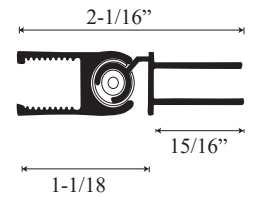

CH 1628 - Semi Frameless Hinged Door

Features:

- Reversible header allowing either round or flat profile.
- 6" C-pull handle included.
- 1/4" clear tempered glass standard. Upgrades available
- Built-in Aluminum drip pan with vinyl or vinyl deflector.
- Magnetic striker allows superior performance with water leakage.
- Fillers available for wall or base outages greater than 1/4".
- Can be installed to hinge from left or right, though best to specify hinge location when ordering.

See website or call for detailed information.

• Specifications

Model Number: CH-1628
Door Type: Single door with two sidelight glass panels
Opening style: Hinged
Opening widths: 30"- 60"
Door sizes: 20 1/2"- 28 1/2"
Walk-through: 19 1/2"- 27"
Glass thickness: 1/4"
Assembly: Read installation guide
Country of origin: United states of America`

• For residential and hospitality use

CH 1628 - Semi Frameless Hinged Door

Top View

Outer wall channel upright

Inner upright Striker side

Glass door with door frame and pivot assembly

Section or Side view

Header

Header Cap

Transition channel upright

Bottom Door Frame

Drip Pan

Lower Threshold Cap

Threshold