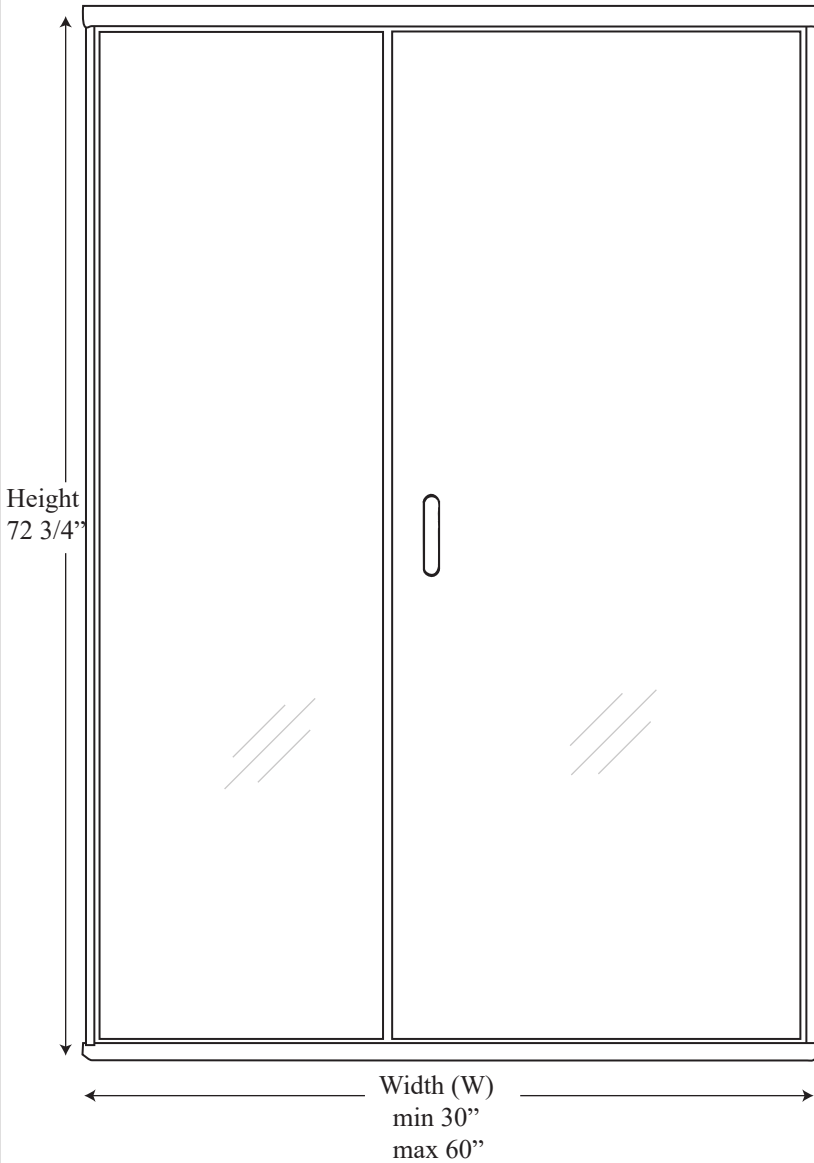

CH 1627 - Semi Frameless Hinged Door

Features:

- Reversible header allowing either round or flat profile.
- 6" C-pull handle included.
- 1/4" clear tempered glass standard. Upgrades available
- Built-in Aluminum drip pan with vinyl or vinyl deflector.
- Magnetic striker allows superior performance with water leakage.
- Fillers available for wall or base outages greater than 1/4".
- Can be installed to hinge from left or right, though best to specify hinge location when ordering.

See website or call for detailed information.

• Specifications

Model Number: CH-1627
 Door Type: Single door with sidelight glass panel
 Opening style: Hinged
 Opening widths: 30"- 60"
 Door sizes: 20 1/2"- 28 1/2"
 Walk-through: 19"- 27"
 Glass thickness: 1/4"
 Assembly: Read installation guide
 Country of origin: United states of America`

• For residential and hospitality use

CH 1627 - Semi Frameless Hinged Door

Top view

Outer wall channel upright

Inner upright Striker side

Glass door with door frame and pivot assembly

Section or side view

Header