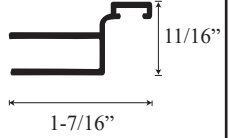

See website or call for detailed information.

• Specifications

Model Number: CH-1627
 Door Type: Single door with sidelight glass panel
 Opening style: Hinged
 Opening widths: 30"- 60"
 Door sizes: 20 1/2"- 28 1/2"
 Walk-through: 19"- 27"
 Glass thickness: 1/4"
 Assembly: Read installation guide
 Country of origin: United states of America`

• For residential and hospitality use

CH 1627 - Semi Frameless Hinged Door

Top view

Outer wall channel upright

Inner upright Striker side

Glass door with door frame and pivot assembly

Section or side view

Header

Header Cap

Transition channel upright

Bottom Door Frame

Drip Pan

Lower Threshold Cap

Threshold