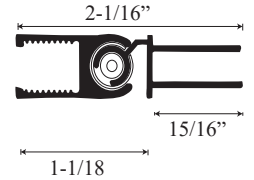

CH 1627 - Semi Frameless Hinged Door

Features:

- Reversible header allowing either round or flat profile.
- 6" C-pull handle included.
- 1/4" clear tempered glass standard. Upgrades available
- Built-in Aluminum drip pan with vinyl or vinyl deflector.
- Magnetic striker allows superior performance with water leakage.
- Fillers available for wall or base outages greater than 1/4".
- Can be installed to hinge from left or right, though best to specify hinge location when ordering.

See website or call for detailed information.

• Specifications

Model Number: CH-1627
 Door Type: Single door with sidelight glass panel
 Opening style: Hinged
 Opening widths: 30"- 60"
 Door sizes: 20 1/2"- 28 1/2"
 Walk-through: 19"- 27"
 Glass thickness: 1/4"
 Assembly: Read installation guide
 Country of origin: United states of America`

• For residential and hospitality use

CH 1627 - Semi Frameless Hinged Door

Top view

Outer wall channel upright

Inner upright Striker side

Glass door with door frame and pivot assembly

Section or side view

Header

Header Cap

Transition channel upright

Bottom Door Frame

Drip Pan

Lower Threshold Cap

Threshold