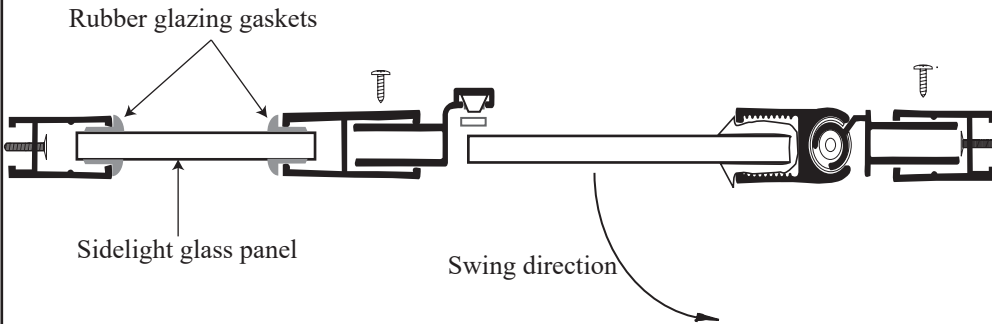

CH 1627 - Semi Frameless Hinged Door

Features:

- Reversible header allowing either round or flat profile.
- 6" C-pull handle included.
- 1/4" clear tempered glass standard. Upgrades available
- Built-in Aluminum drip pan with vinyl or vinyl deflector.
- Magnetic striker allows superior performance with water leakage.
- Fillers available for wall or base outages greater than 1/4".
- Can be installed to hinge from left or right, though best to specify hinge location when ordering.

See website or call for detailed information.

• Specifications

Model Number: CH-1627
 Door Type: Single door with sidelight glass panel
 Opening style: Hinged
 Opening widths: 30"- 60"
 Door sizes: 20 1/2"- 28 1/2"
 Walk-through: 19"- 27"
 Glass thickness: 1/4"
 Assembly: Read installation guide
 Country of origin: United states of America`

• For residential and hospitality use

CH 1627 - Semi Frameless Hinged Door

Top view

Outer wall channel upright

Inner upright Striker side

Glass door with door frame and pivot assembly

Section or side view

Header