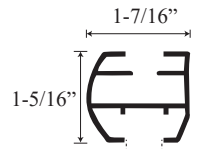

See website or call for detailed information.

• Specifications

Model Number: CH-1627
 Door Type: Single door with sidelight glass panel
 Opening style: Hinged
 Opening widths: 30"- 60"
 Door sizes: 20 1/2"- 28 1/2"
 Walk-through: 19"- 27"
 Glass thickness: 1/4"
 Assembly: Read installation guide
 Country of origin: United states of America`

• For residential and hospitality use

CH 1627 - Semi Frameless Hinged Door

Top view

Outer wall channel upright

Inner upright Striker side

Glass door with door frame and pivot assembly

Section or side view

Header

Header Cap

Transition channel upright

Bottom Door Frame

Drip Pan

Lower Threshold Cap

Threshold