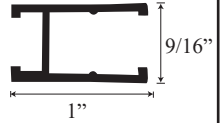

Outer wall channel upright