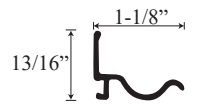

See website or call for detailed information.

• Specifications

Model Number: CH-1627
 Door Type: Single door with sidelight glass panel
 Opening style: Hinged
 Opening widths: 30"- 60"
 Door sizes: 20 1/2"- 28 1/2"
 Walk-through: 19"- 27"
 Glass thickness: 1/4"
 Assembly: Read installation guide
 Country of origin: United states of America`

Header Cap

Transition channel upright

Bottom Door Frame

Drip Pan

Lower Threshold Cap

Threshold