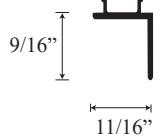

See website or call for detailed information.

• Specifications

Model Number: CH-1627
 Door Type: Single door with sidelight glass panel
 Opening style: Hinged
 Opening widths: 30"- 60"
 Door sizes: 20 1/2"- 28 1/2"
 Walk-through: 19"- 27"
 Glass thickness: 1/4"
 Assembly: Read installation guide
 Country of origin: United states of America`

• For residential and hospitality use

CH 1627 - Semi Frameless Hinged Door

Top view

Outer wall channel upright

Inner upright Striker side

Glass door with door frame and pivot assembly

Section or side view

Header

Header Cap

Transition channel upright

Bottom Door Frame

Drip Pan

Lower Threshold Cap

Threshold