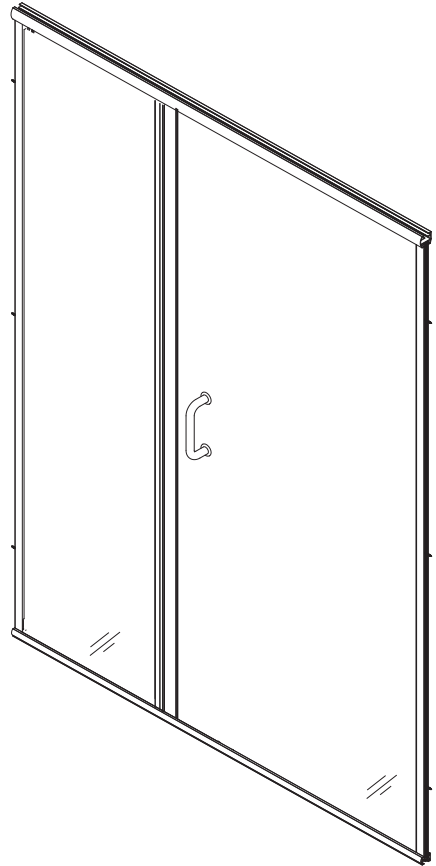

CH 1627 - Semi Frameless Hinged Door

Features:

- Reversible header allowing either round or flat profile.
- 6" C-pull handle included.
- 1/4" clear tempered glass standard. Upgrades available
- Built-in Aluminum drip pan with vinyl or vinyl deflector.
- Magnetic striker allows superior performance with water leakage.
- Fillers available for wall or base outages greater than 1/4".
- Can be installed to hinge from left or right, though best to specify hinge location when ordering.

Configurations:

- Consists of single door panel and a sidelight glass panel.

Glass coating option:

- Diamon-Fusion treatment helps protect the build up of soap scum and hard water deposits and reduces cleaning time by 50%. Simply wipe down with a washcloth tor squeegee after showering.

Codes/Standards

Tempered Glass
ANSI Z97.1
16 CFR 1201

• Material

High polished anodized aluminum.

• Colors

Available in Polished Chrome, Satin Nickel, Gold, Painted colors, available upon request

• Century Bathworks 3 year Limited Warranty

See website or call for detailed information.

• Specifications

Model Number: CH-1627
Door Type: Single door with sidelight glass panel
Opening style: Hinged
Opening widths: 30"- 60"
Door sizes: 20 1/2"- 28 1/2"
Walk-through: 19"- 27"
Glass thickness: 1/4"
Assembly: Read installation guide
Country of origin: United states of America`

• For residential and hospitality use