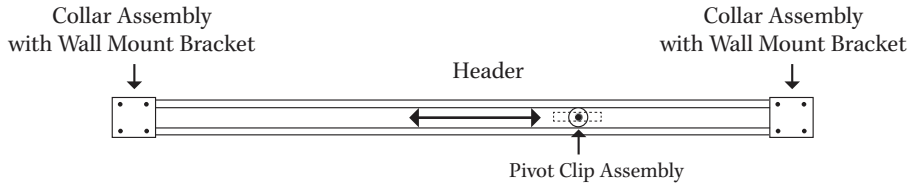

BF 70 Centec Bifold Door

Top View