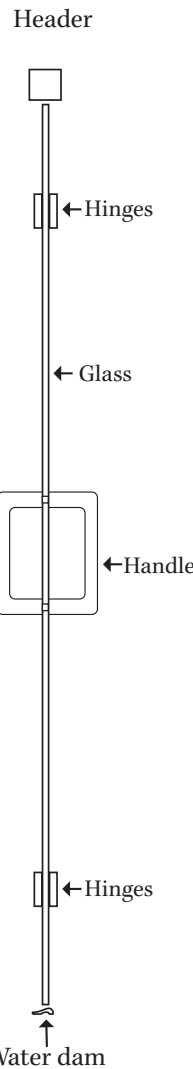

BF 70 Centec Bifold Door

Side View