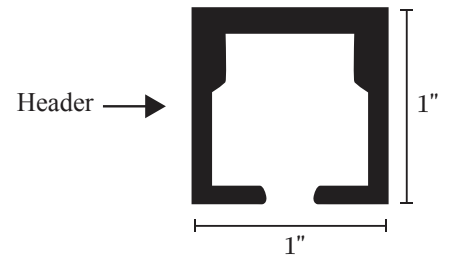

BF 70 Centec Bifold Door

Top View