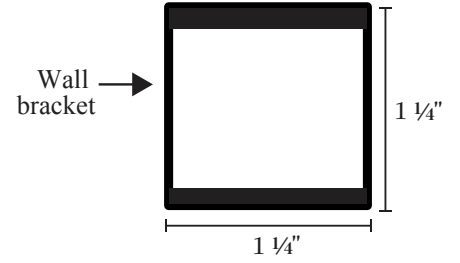

BF 70 Centec Bifold Door

Side View