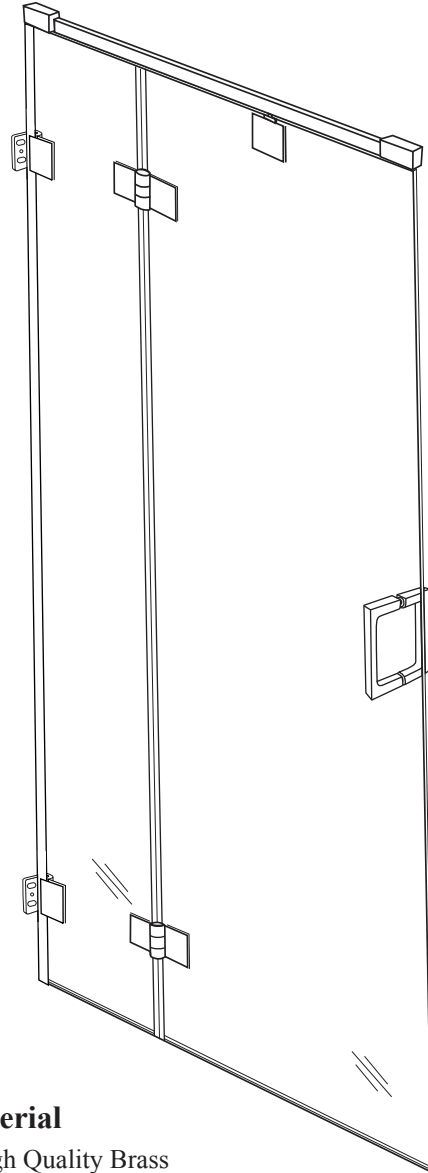

BF 70 Centec Bifold Door

Features:

- Bifold doors operate with the ease of a conventional door
- Handle swings in a natural, ergonomic path.
- Slim 1" square brass header
- Ideal for tight spaces-Easily clears vanities and toilets.
- Ideal for ADA applications
- Fully opened doors create a safer environment while bathing young children and adults.
- Standard 1/4" Glass.

Configurations:

- Consists of hinge panel and a door with track guide.

Glass coating option:

- Diamon-Fusion treatment helps protect the build up of soap scum and hard water deposits and reduces cleaning time by 50%.
Simply wipe down with a washcloth or squeegee after showering.

Codes/Standards

Tempered Glass
ANSI Z97.1
16 CFR 1201

• Material

High Quality Brass

• Colors

Available in Chrome, Satin Nickel, Matte Black.

• Century Bathworks 3 year Limited Warranty

See website or call for detailed information.

• Specifications

Model Number:	BF-70
Door Type:	Hinged Door and Panel
Opening style:	GG and Wall Hinge Assembly
Opening width:	20"– 30"
Opening height stall:	Up to 76"
Glass thickness:	1/4"
Assembly:	Read Installation Guide
Country of origin:	United States of America