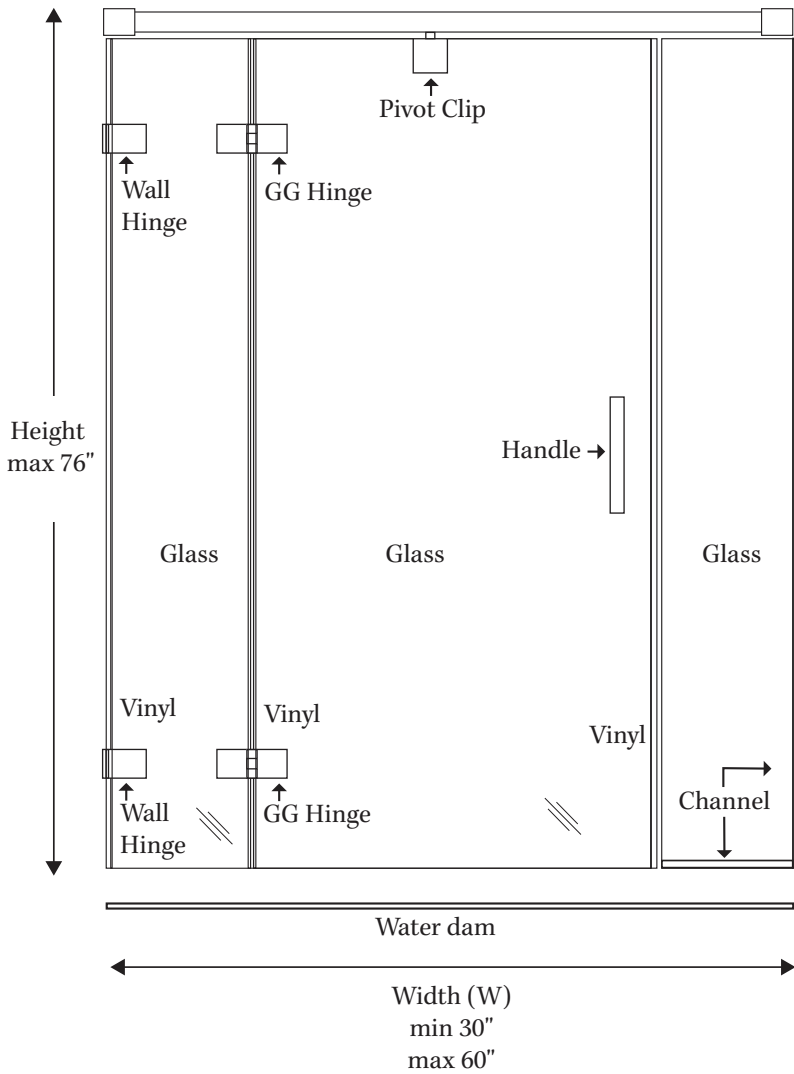

BF 1627 Centec Bifold Door

Front View