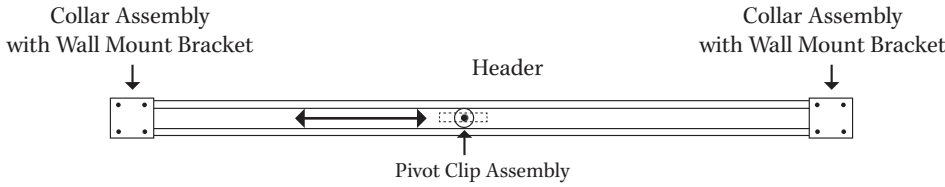

BF 1627 Centec Bifold Door

Top View