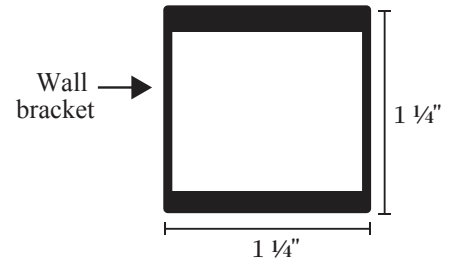

BF 1627 Centec Bifold Door

Front View