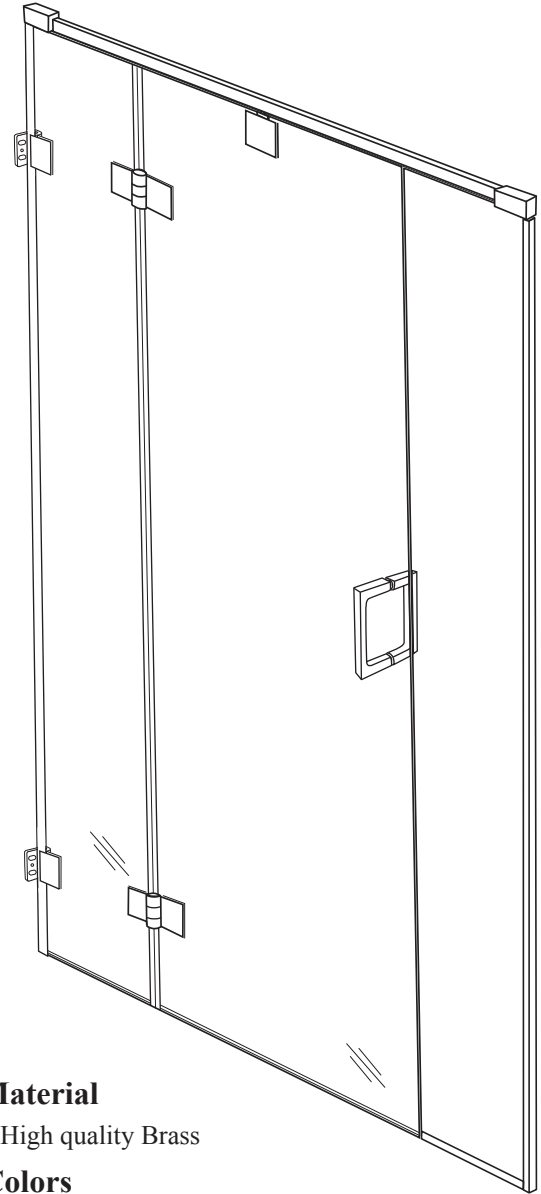

BF 1627 Centec Bifold Door

Features:

- Bifold doors operate with the ease of a conventional door
- Handle swings in a natural, ergonomic path.
- Slim 1" square brass header
- Stationary panel secured to wall
- Ideal for tight spaces-Easily clears vanities and toilets.
- Ideal for ADA applications
- Fully opened doors create a safer environment while bathing young children and adults.
- Standard 1/4" Glass.

Configurations:

- Consists of stationary panel, hinge panel and door with track guide.

Glass coating option:

- Diamon-Fusion treatment helps protect the build up of soap scum and hard water deposits and reduces cleaning time by 50%.
  Simply wipe down with a washcloth or squeegee after showering.

Codes/Standards

Tempered Glass
ANSI Z97.1
16 CFR 1201

• Material

High quality Brass

• Colors

Available in Chrome, Satin Nickel, Matte Black.

• Century Bathworks 3 year Limited Warranty

See website or call for detailed information.

• Specifications

Model Number:	BF-1627
Door Type:	Hinged Door and Panel,
Opening style:	GG and Wall Hinge Assembly
Opening width:	Stock 30 - 60"
Opening height stall:	Up to 76"
Glass thickness:	1/4"
Assembly:	Read Installation Guide
Country of origin:	United States of America

• For residential and hospitality use