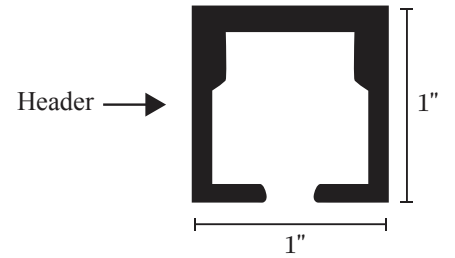

BF 1627 Centec Bifold Door

Front View