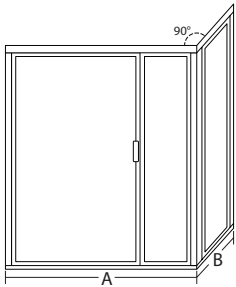

1" FRAME- ROUND HEADER

B-1631 & B-1631B DOOR & PANEL WITH 90° RETURN PANEL							
WIDTH (A+B)	60"	66"	72"	78"	84"	90"	96"
68" Height	$9,323	$9,634	$9,941	$10,251	$10,358	$10,864	$11,197
72" Height	$9,680	$9,993	$10,304	$10,614	$10,928	$11,239	$11,576
76" Height	$10,033	$10,352	$10,668	$10,985	$11,299	$11,615	$11,956
80" Height	$10,458	$10,781	$11,101	$11,421	$11,740	$12,061	$12,405