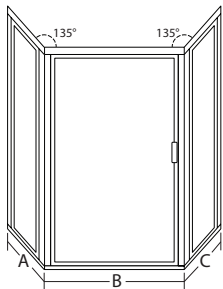

1" FRAME- ROUND HEADER

B-1669 & B-1669B NEO-ANGLE PANEL, DOOR, PANEL							
WIDTH (A+B+C)	54"	60"	66"	72"	78"	84"	90"
68" Height	$8,005	$8,262	$8,614	$8,936	$9,193	$9,513	$9,869
72" Height	$8,293	$8,554	$8,912	$9,238	$9,499	$9,826	$10,190
76" Height	$8,582	$8,849	$9,208	$9,539	$9,805	$10,135	$10,497
80" Height	$8,938	$9,209	$9,575	$9,910	$10,181	$10,515	$10,882