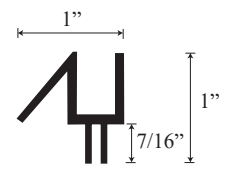

### • Specifications

Model Number: GG-1627  
Door Type: Single door and inline panel  
Opening Style: Hinged  
Glass thickness: 3/8" or 1/2"  
Assembly: Read installation guide  
Country of origin: United States of America

# GG 1627 - Frameless Glass to Glass Hinged Door and Panel

Glass to glass Hinge →

C-Pull Handle →

Wall Channel →

Deflector Sweep →

**Section or Side view**

"L" Vinyl →

Wall Clip →