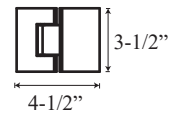

Glass to glass Hinge →