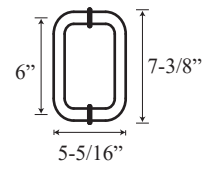

### Features:

- Dual swing option available. (Swing out standard)
- 6" C-pull handle included. (Upgrades available)
- 9/16" X 5/8" standard wall channels.
- Delfector sweep and "L" vinyl to seal the unit door.

### • Specifications

Model Number: GG-1627  
Door Type: Single door and inline panel  
Opening Style: Hinged  
Glass thickness: 3/8" or 1/2"  
Assembly: Read installation guide  
Country of origin: United States of America

# GG 1627 - Frameless Glass to Glass Hinged Door and Panel

Glass to glass Hinge →

C-Pull Handle →

Wall Channel →

Deflector Sweep →

**Section or Side view**

"L" Vinyl →

Wall Clip →