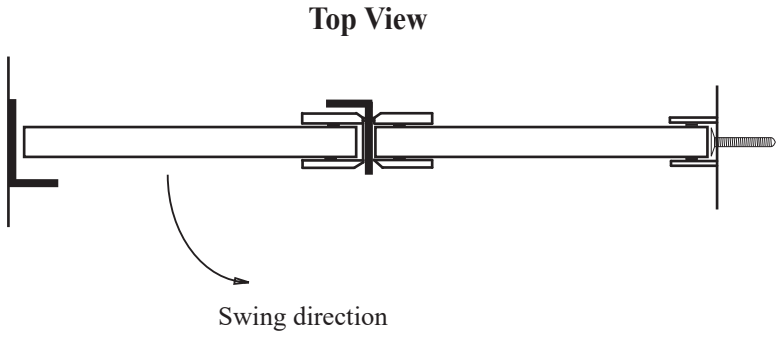

GG 1627 - Frameless Glass to Glass Hinged Door and Panel