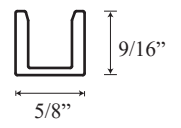

### • Specifications

Model Number: GG-1627  
Door Type: Single door and inline panel  
Opening Style: Hinged  
Glass thickness: 3/8" or 1/2"  
Assembly: Read installation guide  
Country of origin: United States of America

# GG 1627 - Frameless Glass to Glass Hinged Door and Panel

Glass to glass Hinge →

C-Pull Handle →

Wall Channel →

Deflector Sweep →

**Section or Side view**

"L" Vinyl →

Wall Clip →