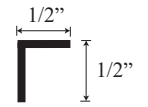

# GG 1627 - Frameless Glass to Glass Hinged Door and Panel

Glass to glass Hinge →

C-Pull Handle →

Wall Channel →

Deflector Sweep →

**Section or Side view**

"L" Vinyl →

Wall Clip →