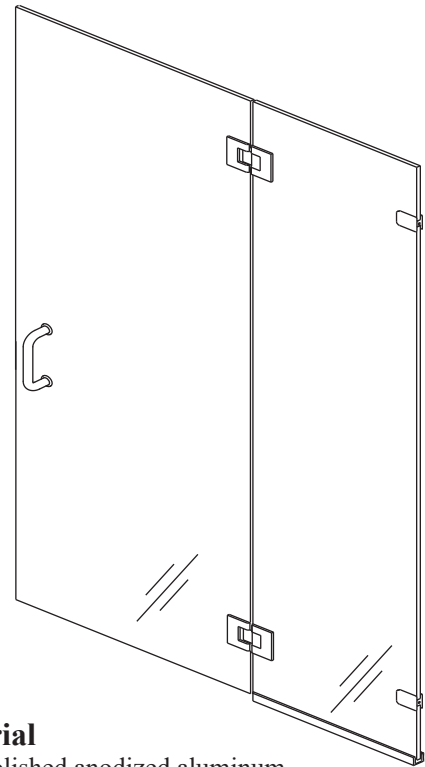

GG 1627 - Frameless Glass to Glass Hinged Door and Panel

Features:

- Dual swing option available. (Swing out standard)
- 6" C-pull handle included. (Upgrades available)
- 9/16" X 5/8" standard wall channels.
- Delfector sweep and "L" vinyl to seal the unit door.

Configurations:

- Consists of single door and inline panel.

Glass coating option:

- Diamon-Fusion treatment helps protect the build up of soap scum and hard water deposits and reduces cleaning time by 50%. Simply wipe down with a washcloth or squeegee after showering.

Codes/Standards

Tempered Glass
ANSI Z97.1
16 CFR 1201

• Material

High polished anodized aluminum.

• Colors

Available in Polished Chrome, Satin Nickel, Gold, Painted colors (6), available upon request

• Century Bathworks 3 year Limited Warranty

See website or call for detailed information.

• Specifications

Model Number: GG-1627
Door Type: Single door and inline panel
Opening Style: Hinged
Glass thickness: 3/8" or 1/2"
Assembly: Read installation guide
Country of origin: United States of America

• For residential and hospitality use