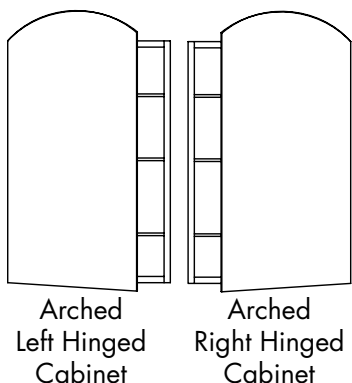

BL = Black

WH = White

SF = Satin

Mirror Edges:

B = Bevel

F = Flat

Arch:

A = Arched

O = Straight

Hinge

Location:

R = Right

L = Left

O = Universal

Electric:

E = Electric

O = Non-Electric

30" MEDICINE CABINETS - 4" DEPTH

15" W x 30" H x 4" D (RO: 14 1/4" X 29 3/8")

	Black	White	Satin
Flat	1530-4-BL-F-O-O-O	1530-4-WH-F-O-O-O	1530-4-SF-F-O-O-O
Bevel	1530-4-BL-B-O-O-O	1530-4-WH-B-O-O-O	1530-4-SF-B-O-O-O
Flat Arch Right	1530-4-BL-F-A-R-O	1530-4-WH-F-A-R-O	1530-4-SF-F-A-R-O
Flat Arch Left	1530-4-BL-F-A-L-O	1530-4-WH-F-A-L-O	1530-4-SF-F-A-L-O
Bevel Arch Right	1530-4-BL-B-A-R-O	1530-4-WH-B-A-R-O	1530-4-SF-B-A-R-O
Bevel Arch Left	1530-4-BL-B-A-L-O	1530-4-WH-B-A-L-O	1530-4-SF-B-A-L-O

19" W x 30" H x 4" D (RO: 18 1/4" X 29 3/8")

	Black	White	Satin
Flat	1930-4-BL-F-O-O-O	1930-4-WH-F-O-O-O	1930-4-SF-F-O-O-O
Bevel	1930-4-BL-B-O-O-O	1930-4-WH-B-O-O-O	1930-4-SF-B-O-O-O
Flat Arch Right	1930-4-BL-F-A-R-O	1930-4-WH-F-A-R-O	1930-4-SF-F-A-R-O
Flat Arch Left	1930-4-BL-F-A-L-O	1930-4-WH-F-A-L-O	1930-4-SF-F-A-L-O
Bevel Arch Right	1930-4-BL-B-A-R-O	1930-4-WH-B-A-R-O	1930-4-SF-B-A-R-O
Bevel Arch Left	1930-4-BL-B-A-L-O	1930-4-WH-B-A-L-O	1930-4-SF-B-A-L-O