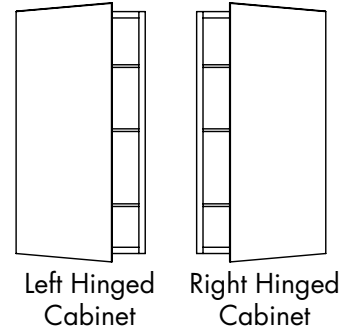

19" W x 40" H x 4" D (RO: 18 1/4" x 39 3/8")

	Black	White	Satin
Flat	1940-4-BL-F-O-O-O	1940-4-WH-F-O-O-O	1940-4-SF-F-O-O-O
Bevel	1940-4-BL-B-O-O-O	1940-4-WH-B-O-O-O	1940-4-SF-B-O-O-O
Flat Arch Right	1940-4-BL-F-A-R-O	1940-4-WH-F-A-R-O	1940-4-SF-F-A-R-O
Flat Arch Left	1940-4-BL-F-A-L-O	1940-4-WH-F-A-L-O	1940-4-SF-F-A-L-O
Bevel Arch Right	1940-4-BL-B-A-R-O	1940-4-WH-B-A-R-O	1940-4-SF-B-A-R-O
Bevel Arch Left	1940-4-BL-B-A-L-O	1940-4-WH-B-A-L-O	1940-4-SF-B-A-L-O

23" W x 40" H x 4" D (RO: 22 1/4" x 39 3/8")

	Black	White	Satin
Flat	2340-4-BL-F-O-O-O	2340-4-WH-F-O-O-O	2340-4-SF-F-O-O-O
Bevel	2340-4-BL-B-O-O-O	2340-4-WH-B-O-O-O	2340-4-SF-B-O-O-O
Flat Arch Right	2340-4-BL-F-A-R-O	2340-4-WH-F-A-R-O	2340-4-SF-F-A-R-O
Flat Arch Left	2340-4-BL-F-A-L-O	2340-4-WH-F-A-L-O	2340-4-SF-F-A-L-O
Bevel Arch Right	2340-4-BL-B-A-R-O	2340-4-WH-B-A-R-O	2340-4-SF-B-A-R-O
Bevel Arch Left	2340-4-BL-B-A-L-O	2340-4-WH-B-A-L-O	2340-4-SF-B-A-L-O

40" MEDICINE CABINETS - 6" DEPTH

15" W x 40" H x 6" D (RO: 14 1/4" x 39 3/8")

	Black	White	Satin
Flat	1540-6-BL-F-O-O-O	1540-6-WH-F-O-O-O	1540-6-SF-F-O-O-O
Bevel	1540-6-BL-B-O-O-O	1540-6-WH-B-O-O-O	1540-6-SF-B-O-O-O
Flat Arch Right	1540-6-BL-F-A-R-O	1540-6-WH-F-A-R-O	1540-6-SF-F-A-R-O
Flat Arch Left	1540-6-BL-F-A-L-O	1540-6-WH-F-A-L-O	1540-6-SF-F-A-L-O
Bevel Arch Right	1540-6-BL-B-A-R-O	1540-6-WH-B-A-R-O	1540-6-SF-B-A-R-O
Bevel Arch Left	1540-6-BL-B-A-L-O	1540-6-WH-B-A-L-O	1540-6-SF-B-A-L-O

19" W x 40" H x 6" D (RO: 18 1/4" x 39 3/8")

	Black	White	Satin
Flat	1940-6-BL-F-O-O-O	1940-6-WH-F-O-O-O	1940-6-SF-F-O-O-O
Bevel	1940-6-BL-B-O-O-O	1940-6-WH-B-O-O-O	1940-6-SF-B-O-O-O
Flat Arch Right	1940-6-BL-F-A-R-O	1940-6-WH-F-A-R-O	1940-6-SF-F-A-R-O
Flat Arch Left	1940-6-BL-F-A-L-O	1940-6-WH-F-A-L-O	1940-6-SF-F-A-L-O
Bevel Arch Right	1940-6-BL-B-A-R-O	1940-6-WH-B-A-R-O	1940-6-SF-B-A-R-O
Bevel Arch Left	1940-6-BL-B-A-L-O	1940-6-WH-B-A-L-O	1940-6-SF-B-A-L-O

23" W x 40" H x 6" D (RO: 22 1/4" x 39 3/8")

	Black	White	Satin
Flat	2340-6-BL-F-O-O-O	2340-6-WH-F-O-O-O	2340-6-SF-F-O-O-O
Bevel	2340-6-BL-B-O-O-O	2340-6-WH-B-O-O-O	2340-6-SF-B-O-O-O
Flat Arch Right	2340-6-BL-F-A-R-O	2340-6-WH-F-A-R-O	2340-6-SF-F-A-R-O
Flat Arch Left	2340-6-BL-F-A-L-O	2340-6-WH-F-A-L-O	2340-6-SF-F-A-L-O
Bevel Arch Right	2340-6-BL-B-A-R-O	2340-6-WH-B-A-R-O	2340-6-SF-B-A-R-O
Bevel Arch Left	2340-6-BL-B-A-L-O	2340-6-WH-B-A-L-O	2340-6-SF-B-A-L-O