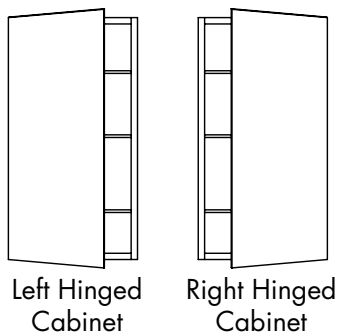

30" MEDICINE CABINETS - 4" DEPTH

15" W x 30" H x 4" D (RO: 14 1/4" X 29 3/8")

	Black	White	Satin
Flat	1530-4-BL-F-O-O-O	1530-4-WH-F-O-O-O	1530-4-SF-F-O-O-O
Bevel	1530-4-BL-B-O-O-O	1530-4-WH-B-O-O-O	1530-4-SF-B-O-O-O
Flat Arch Right	1530-4-BL-F-A-R-O	1530-4-WH-F-A-R-O	1530-4-SF-F-A-R-O
Flat Arch Left	1530-4-BL-F-A-L-O	1530-4-WH-F-A-L-O	1530-4-SF-F-A-L-O
Bevel Arch Right	1530-4-BL-B-A-R-O	1530-4-WH-B-A-R-O	1530-4-SF-B-A-R-O
Bevel Arch Left	1530-4-BL-B-A-L-O	1530-4-WH-B-A-L-O	1530-4-SF-B-A-L-O

19" W x 30" H x 4" D (RO: 18 1/4" X 29 3/8")

	Black	White	Satin
Flat	1930-4-BL-F-O-O-O	1930-4-WH-F-O-O-O	1930-4-SF-F-O-O-O
Bevel	1930-4-BL-B-O-O-O	1930-4-WH-B-O-O-O	1930-4-SF-B-O-O-O
Flat Arch Right	1930-4-BL-F-A-R-O	1930-4-WH-F-A-R-O	1930-4-SF-F-A-R-O
Flat Arch Left	1930-4-BL-F-A-L-O	1930-4-WH-F-A-L-O	1930-4-SF-F-A-L-O
Bevel Arch Right	1930-4-BL-B-A-R-O	1930-4-WH-B-A-R-O	1930-4-SF-B-A-R-O
Bevel Arch Left	1930-4-BL-B-A-L-O	1930-4-WH-B-A-L-O	1930-4-SF-B-A-L-O

23" W x 30" H x 4" D (RO: 22 1/4" X 29 3/8")

	Black	White	Satin
Flat	2330-4-BL-F-O-O-O	2330-4-WH-F-O-O-O	2330-4-SF-F-O-O-O
Bevel	2330-4-BL-B-O-O-O	2330-4-WH-B-O-O-O	2330-4-SF-B-O-O-O
Flat Arch Right	2330-4-BL-F-A-R-O	2330-4-WH-F-A-R-O	2330-4-SF-F-A-R-O
Flat Arch Left	2330-4-BL-F-A-L-O	2330-4-WH-F-A-L-O	2330-4-SF-F-A-L-O
Bevel Arch Right	2330-4-BL-B-A-R-O	2330-4-WH-B-A-R-O	2330-4-SF-B-A-R-O
Bevel Arch Left	2330-4-BL-B-A-L-O	2330-4-WH-B-A-L-O	2330-4-SF-B-A-L-O

30" MEDICINE CABINETS - 6" DEPTH

15" W x 30" H x 6" D (RO: 14 1/4" X 29 3/8")

	Black	White	Satin
Flat	1530-6-BL-F-O-O-O	1530-6-WH-F-O-O-O	1530-6-SF-F-O-O-O
Bevel	1530-6-BL-B-O-O-O	1530-6-WH-B-O-O-O	1530-6-SF-B-O-O-O
Flat Arch Right	1530-6-BL-F-A-R-O	1530-6-WH-F-A-R-O	1530-6-SF-F-A-R-O
Flat Arch Left	1530-6-BL-F-A-L-O	1530-6-WH-F-A-L-O	1530-6-SF-F-A-L-O
Bevel Arch Right	1530-6-BL-B-A-R-O	1530-6-WH-B-A-R-O	1530-6-SF-B-A-R-O
Bevel Arch Left	1530-6-BL-B-A-L-O	1530-6-WH-B-A-L-O	1530-6-SF-B-A-L-O

19" W x 30" H x 6" D (RO: 18 1/4" X 29 3/8")

	Black	White	Satin
Flat	1930-6-BL-F-O-O-O	1930-6-WH-F-O-O-O	1930-6-SF-F-O-O-O
Bevel	1930-6-BL-B-O-O-O	1930-6-WH-B-O-O-O	1930-6-SF-B-O-O-O
Flat Arch Right	1930-6-BL-F-A-R-O	1930-6-WH-F-A-R-O	1930-6-SF-F-A-R-O
Flat Arch Left	1930-6-BL-F-A-L-O	1930-6-WH-F-A-L-O	1930-6-SF-F-A-L-O
Bevel Arch Right	1930-6-BL-B-A-R-O	1930-6-WH-B-A-R-O	1930-6-SF-B-A-R-O
Bevel Arch Left	1930-6-BL-B-A-L-O	1930-6-WH-B-A-L-O	1930-6-SF-B-A-L-O

23" W x 30" H x 6" D (RO: 22 1/4" X 29 3/8")