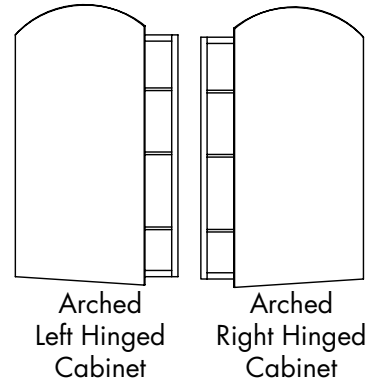

19" W x 40" H x 4" D (RO: 18 1/4" x 39 3/8")

	Black	White	Satin
Flat	1940-4-BL-F-O-O-O	1940-4-WH-F-O-O-O	1940-4-SF-F-O-O-O
Bevel	1940-4-BL-B-O-O-O	1940-4-WH-B-O-O-O	1940-4-SF-B-O-O-O
Flat Arch Right	1940-4-BL-F-A-R-O	1940-4-WH-F-A-R-O	1940-4-SF-F-A-R-O
Flat Arch Left	1940-4-BL-F-A-L-O	1940-4-WH-F-A-L-O	1940-4-SF-F-A-L-O
Bevel Arch Right	1940-4-BL-B-A-R-O	1940-4-WH-B-A-R-O	1940-4-SF-B-A-R-O
Bevel Arch Left	1940-4-BL-B-A-L-O	1940-4-WH-B-A-L-O	1940-4-SF-B-A-L-O

23" W x 40" H x 4" D (RO: 22 1/4" x 39 3/8")

	Black	White	Satin
Flat	2340-4-BL-F-O-O-O	2340-4-WH-F-O-O-O	2340-4-SF-F-O-O-O
Bevel	2340-4-BL-B-O-O-O	2340-4-WH-B-O-O-O	2340-4-SF-B-O-O-O
Flat Arch Right	2340-4-BL-F-A-R-O	2340-4-WH-F-A-R-O	2340-4-SF-F-A-R-O
Flat Arch Left	2340-4-BL-F-A-L-O	2340-4-WH-F-A-L-O	2340-4-SF-F-A-L-O
Bevel Arch Right	2340-4-BL-B-A-R-O	2340-4-WH-B-A-R-O	2340-4-SF-B-A-R-O
Bevel Arch Left	2340-4-BL-B-A-L-O	2340-4-WH-B-A-L-O	2340-4-SF-B-A-L-O

40" MEDICINE CABINETS - 6" DEPTH

15" W x 40" H x 6" D (RO: 14 1/4" x 39 3/8")

	Black	White	Satin
Flat	1540-6-BL-F-O-O-O	1540-6-WH-F-O-O-O	1540-6-SF-F-O-O-O
Bevel	1540-6-BL-B-O-O-O	1540-6-WH-B-O-O-O	1540-6-SF-B-O-O-O
Flat Arch Right	1540-6-BL-F-A-R-O	1540-6-WH-F-A-R-O	1540-6-SF-F-A-R-O
Flat Arch Left	1540-6-BL-F-A-L-O	1540-6-WH-F-A-L-O	1540-6-SF-F-A-L-O
Bevel Arch Right	1540-6-BL-B-A-R-O	1540-6-WH-B-A-R-O	1540-6-SF-B-A-R-O
Bevel Arch Left	1540-6-BL-B-A-L-O	1540-6-WH-B-A-L-O	1540-6-SF-B-A-L-O

19" W x 40" H x 6" D (RO: 18 1/4" x 39 3/8")

	Black	White	Satin
Flat	1940-6-BL-F-O-O-O	1940-6-WH-F-O-O-O	1940-6-SF-F-O-O-O
Bevel	1940-6-BL-B-O-O-O	1940-6-WH-B-O-O-O	1940-6-SF-B-O-O-O
Flat Arch Right	1940-6-BL-F-A-R-O	1940-6-WH-F-A-R-O	1940-6-SF-F-A-R-O
Flat Arch Left	1940-6-BL-F-A-L-O	1940-6-WH-F-A-L-O	1940-6-SF-F-A-L-O
Bevel Arch Right	1940-6-BL-B-A-R-O	1940-6-WH-B-A-R-O	1940-6-SF-B-A-R-O
Bevel Arch Left	1940-6-BL-B-A-L-O	1940-6-WH-B-A-L-O	1940-6-SF-B-A-L-O

23" W x 40" H x 6" D (RO: 22 1/4" x 39 3/8")

	Black	White	Satin
Flat	2340-6-BL-F-O-O-O	2340-6-WH-F-O-O-O	2340-6-SF-F-O-O-O
Bevel	2340-6-BL-B-O-O-O	2340-6-WH-B-O-O-O	2340-6-SF-B-O-O-O
Flat Arch Right	2340-6-BL-F-A-R-O	2340-6-WH-F-A-R-O	2340-6-SF-F-A-R-O
Flat Arch Left	2340-6-BL-F-A-L-O	2340-6-WH-F-A-L-O	2340-6-SF-F-A-L-O
Bevel Arch Right	2340-6-BL-B-A-R-O	2340-6-WH-B-A-R-O	2340-6-SF-B-A-R-O
Bevel Arch Left	2340-6-BL-B-A-L-O	2340-6-WH-B-A-L-O	2340-6-SF-B-A-L-O